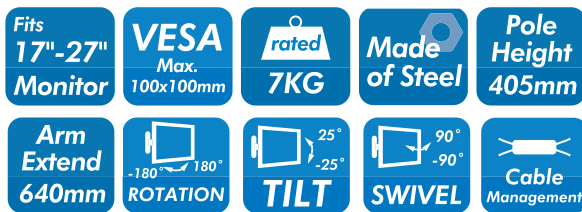

For 17"-27" Monitor

Art. No.: BP0107

Features:

- » Steel construction providing a sleek and elegant look, with maximum weight capacity of 7kg
- » Height adjustable up to 405mm, with 640mm arm extension, Tilt capacity: $-25^{\circ}\sim 25^{\circ}$, Swivel capacity: $-90^{\circ}\sim 90^{\circ}$ and Rotation capacity: $-180^{\circ}\sim 180^{\circ}$
- » Compatible with VESA 75x75mm, 100x100mm
- » Easy cable management keeps everything organized
- » Two Mounting Options: both desk clamp and grommet are included
- » Fit for 17"-27" LCD Monitor

RoHS
compliant

*The specifications and pictures are subject to change without prior notice.
*All trade names referenced are the registered trademarks of their respective owners.

Made in China

LogiLink®

Triple-Monitor Desk Mount with Adjustable Arm

For 17"-27" Monitor

Art. No.: BP0107

Specification:

Screen Size	17"-27"
Material	Steel
Rated Load	7kg
VESA	75x75, 100x100
Tilt	-25°~25°
Swivel	-90°~90°
Rotation	-180°~180°
Pole Height	405mm
Arm Extension	640mm
Clamp Thickness	Clamp:10-88mm, Grommet:10-75mm
Color	Black
Dimensions	1394 x 167 x 556mm