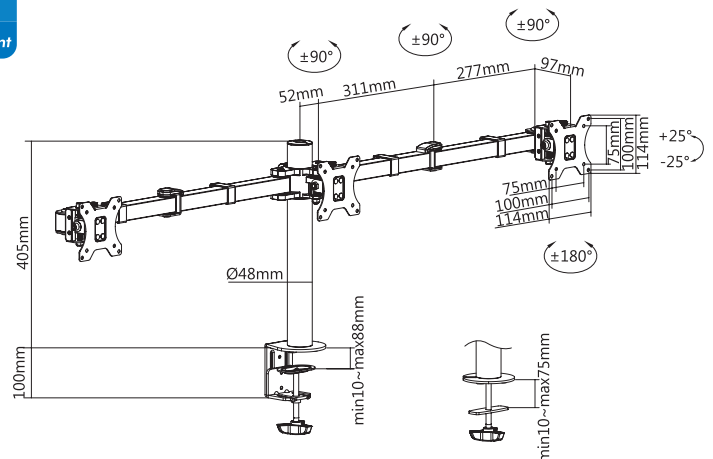

For 17"-27" Monitor

Art. No.: BP0107

Features:

- » Steel construction providing a sleek and elegant look, with maximum weight capacity of 7kg
- » Height adjustable up to 405mm, with 640mm arm extension, Tilt capacity: $-25^{\circ}\sim 25^{\circ}$, Swivel capacity: $-90^{\circ}\sim 90^{\circ}$ and Rotation capacity: $-180^{\circ}\sim 180^{\circ}$
- » Compatible with VESA 75x75mm, 100x100mm
- » Easy cable management keeps everything organized
- » Two Mounting Options: both desk clamp and grommet are included
- » Fit for 17"-27" LCD Monitor

For 17"-27" Monitor

Art. No.: BP0107

Specification:

Screen Size	17"-27"
Material	Steel
Rated Load	7kg
VESA	75x75, 100x100
Tilt	-25°~25°
Swivel	-90°~90°
Rotation	-180°~180°
Pole Height	405mm
Arm Extension	640mm
Clamp Thickness	Clamp:10-88mm, Grommet:10-75mm
Color	Black
Dimensions	1394 x 167 x 556mm

Package Contents:

- » 1 x Monitor Desk Mount
- » 1 x Screw Package
- » 1 x User Manual

Package Information:

- » Packing Dimension: 532 x 435 x 117mm
- » Packing Weight: 7.21kg
- » Carton Dimension: 550 x 450 x 370mm
- » Carton Q'ty: 3pcs
- » Carton Weight: 22.75kg