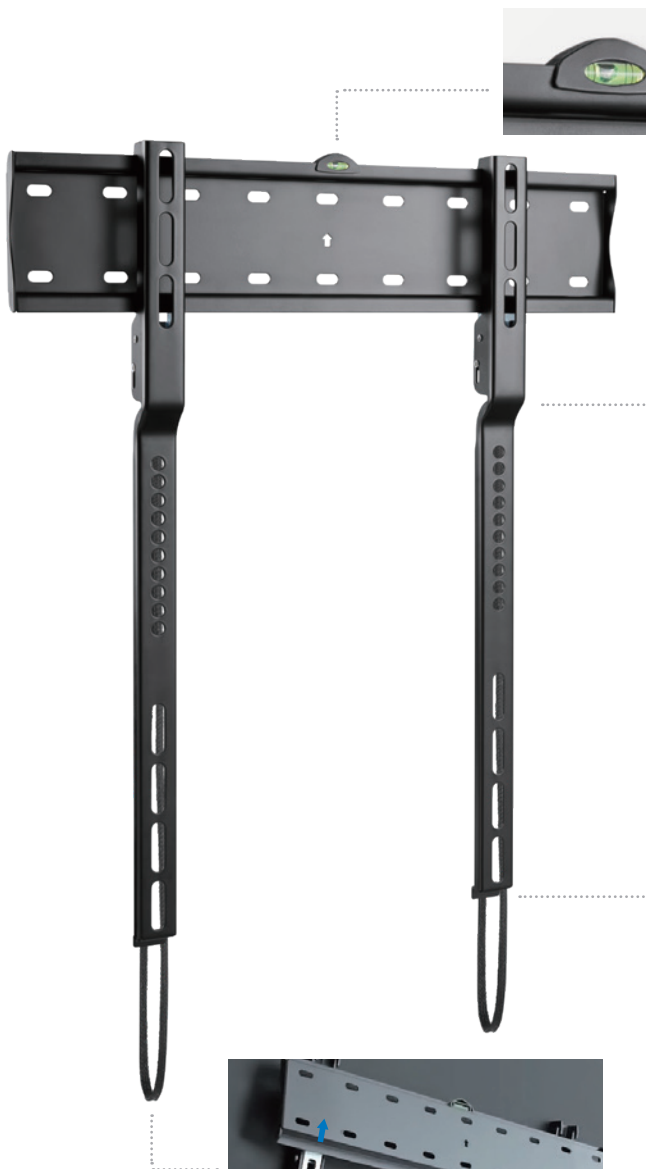

LogiLink®

Low Profile TV Wall Mount

Art. No.: BP0116
BP0117

The ultra-slim wall mount is designed for space-saving low profile TVs, creating a sleek and stylish appearance on your wall.

*The specifications and pictures are subject to change without prior notice.
*All trade names referenced are the registered trademarks of their respective owners.

LogiLink®

Low Profile TV Wall Mount

Art. No.: BP0116
BP0117

Built-in Bubble Level

Great for assuring perfect horizontal placement.

Ultra-Slim Design

Install low profile TVs nearly flush against the wall for a clean appearance.

Silicon Pads

Avoid scratches or damage to the wall.

Spring Locks with Strap

Effortlessly lock and release your TV in a snap.

18mm
Ultra-Slim

*The specifications and pictures are subject to change without prior notice.
*All trade names referenced are the registered trademarks of their respective owners.

Best Connectivity

LogiLink®

Low Profile TV Wall Mount

Art. No.: BP0116
BP0117

Specifications:

BP0116

BP0117

Screen Size	32"-65" flat/curved TVs	43"-80" flat/curved TVs
Weight Capacity	40kg	40kg
VESA Plate Compatible	200x200, 300x200, 300x300, 400x200, 400x300	200x200, 300x200, 300x300, 400x200, 400x300, 600x300
Max. VESA	405 x 305mm	605 x 305mm
Wall Clearance	18mm	18mm
Materials	Steel, Plastic	Steel, Plastic
Color	Black	Black
Dimensions	444 x 531 x 33mm	643 x 531 x 33mm
EAN Code	4052792060232	4052792060249