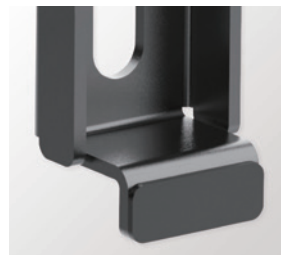

LogiLink®

Low Profile TV Wall Mount

Art. No.: BP0116
BP0117

The ultra-slim wall mount is designed for space-saving low profile TVs, creating a sleek and stylish appearance on your wall.

*The specifications and pictures are subject to change without prior notice.
*All trade names referenced are the registered trademarks of their respective owners.

LogiLink®

Low Profile TV Wall Mount

Art. No.: BP0116
BP0117

Built-in Bubble Level

Great for assuring perfect horizontal placement.

Ultra-Slim Design

Install low profile TVs nearly flush against the wall for a clean appearance.

Silicon Pads

Avoid scratches or damage to the wall.

Spring Locks with Strap

Effortlessly lock and release your TV in a snap.

18mm
Ultra-Slim

*The specifications and pictures are subject to change without prior notice.
*All trade names referenced are the registered trademarks of their respective owners.

Best Connectivity

LogiLink®

Low Profile TV Wall Mount

Art. No.: BP0116
BP0117

Specifications:

BP0116

BP0117

Screen Size	32"-65" flat/curved TVs	43"-80" flat/curved TVs
Weight Capacity	40kg	40kg
VESA Plate Compatible	200x200, 300x200, 300x300, 400x200, 400x300	200x200, 300x200, 300x300, 400x200, 400x300, 600x300
Max. VESA	405 x 305mm	605 x 305mm
Wall Clearance	18mm	18mm
Materials	Steel, Plastic	Steel, Plastic
Color	Black	Black
Dimensions	444 x 531 x 33mm	643 x 531 x 33mm
EAN Code	4052792060232	4052792060249