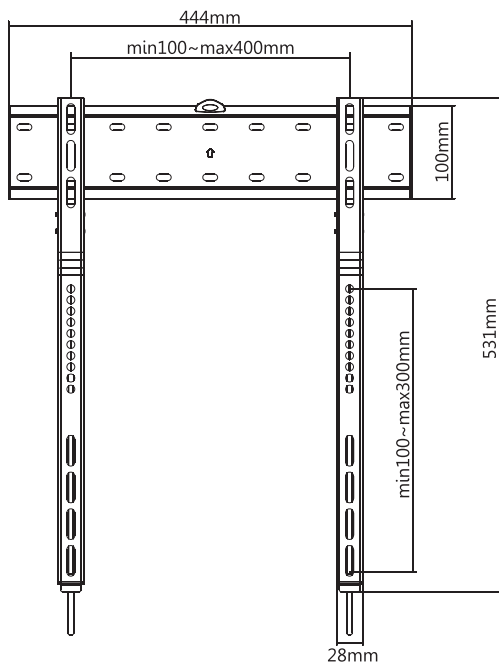

Best Connectivity

LogiLink®

Low Profile TV Wall Mount

Art. No.: BP0116
BP0117

Specifications:

BP0116

BP0117

Screen Size	32"-65" flat/curved TVs	43"-80" flat/curved TVs
Weight Capacity	40kg	40kg
VESA Plate Compatible	200x200, 300x200, 300x300, 400x200, 400x300	200x200, 300x200, 300x300, 400x200, 400x300, 600x300
Max. VESA	405 x 305mm	605 x 305mm
Wall Clearance	18mm	18mm
Materials	Steel, Plastic	Steel, Plastic
Color	Black	Black
Dimensions	444 x 531 x 33mm	643 x 531 x 33mm
EAN Code	4052792060232	4052792060249

*The specifications and pictures are subject to change without prior notice.
*All trade names referenced are the registered trademarks of their respective owners.

LogiLink®

Low Profile TV Wall Mount

Art. No.: BP0116
BP0117

BP0116

BP0117

Package Contents:

- » 1 x TV Wall Mount
- » 1 x Screw Package
- » 1 x User Manual

Package Information:

Art-No.	Packing Dimension	Packing Weight	Carton Dimension	Carton Q'ty	Carton Weight
BP0116	555 x 110 x 55mm	1.85kg	570 x 240 x 295mm	10pcs	19.5kg
BP0117	660 x 110 x 38mm	2.12kg	675 x 240 x 170mm	8pcs	18.3kg