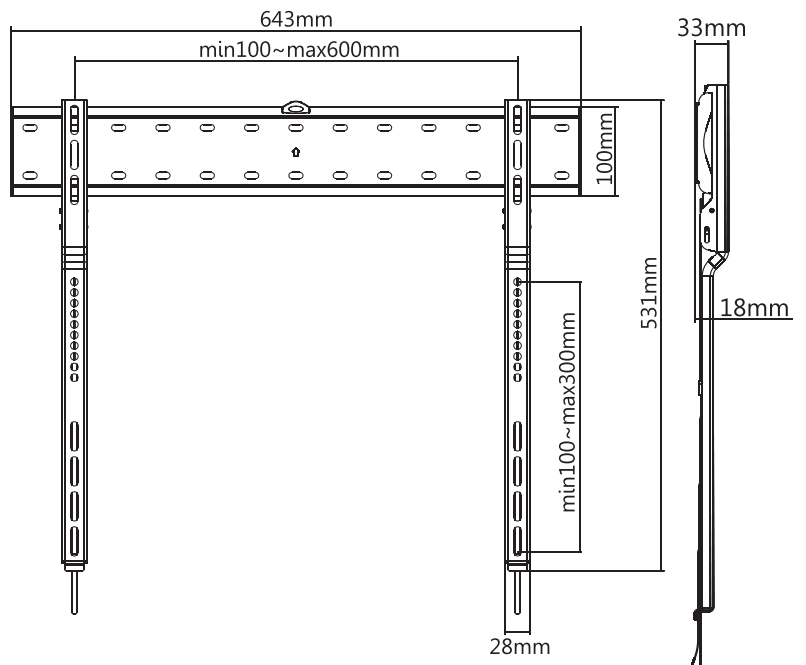

Best Connectivity

LogiLink®

Low Profile TV Wall Mount

Art. No.: BP0116
BP0117

Specifications:

BP0116

BP0117

Screen Size	32"-65" flat/curved TVs	43"-80" flat/curved TVs
Weight Capacity	40kg	40kg
VESA Plate Compatible	200x200, 300x200, 300x300, 400x200, 400x300	200x200, 300x200, 300x300, 400x200, 400x300, 600x300
Max. VESA	405 x 305mm	605 x 305mm
Wall Clearance	18mm	18mm
Materials	Steel, Plastic	Steel, Plastic
Color	Black	Black
Dimensions	444 x 531 x 33mm	643 x 531 x 33mm
EAN Code	4052792060232	4052792060249

*The specifications and pictures are subject to change without prior notice.
*All trade names referenced are the registered trademarks of their respective owners.

LogiLink®

Low Profile TV Wall Mount

Art. No.: BP0116
BP0117

BP0116

BP0117

Package Contents:

- » 1 x TV Wall Mount
- » 1 x Screw Package
- » 1 x User Manual

Package Information:

Art-No.	Packing Dimension	Packing Weight	Carton Dimension	Carton Q'ty	Carton Weight
BP0116	555 x 110 x 55mm	1.85kg	570 x 240 x 295mm	10pcs	19.5kg
BP0117	660 x 110 x 38mm	2.12kg	675 x 240 x 170mm	8pcs	18.3kg