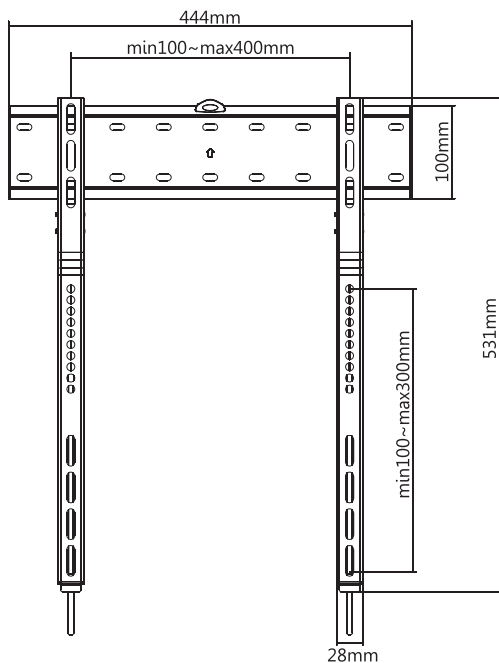

Best Connectivity

LogiLink®

Low Profile TV Wall Mount

Art. No.: BP0116
BP0117

Specifications:

BP0116

BP0117

Screen Size	32"-65" flat/curved TVs	43"-80" flat/curved TVs
Weight Capacity	40kg	40kg
VESA Plate Compatible	200x200, 300x200, 300x300, 400x200, 400x300	200x200, 300x200, 300x300, 400x200, 400x300, 600x300
Max. VESA	405 x 305mm	605 x 305mm
Wall Clearance	18mm	18mm
Materials	Steel, Plastic	Steel, Plastic
Color	Black	Black
Dimensions	444 x 531 x 33mm	643 x 531 x 33mm
EAN Code	4052792060232	4052792060249

*The specifications and pictures are subject to change without prior notice.
*All trade names referenced are the registered trademarks of their respective owners.

LogiLink®

Low Profile TV Wall Mount

Art. No.: BP0116
BP0117

BP0116

BP0117

Package Contents:

- » 1 x TV Wall Mount
- » 1 x Screw Package
- » 1 x User Manual

Package Information:

Art-No.	Packing Dimension	Packing Weight	Carton Dimension	Carton Q'ty	Carton Weight
BP0116	555 x 110 x 55mm	1.85kg	570 x 240 x 295mm	10pcs	19.5kg
BP0117	660 x 110 x 38mm	2.12kg	675 x 240 x 170mm	8pcs	18.3kg