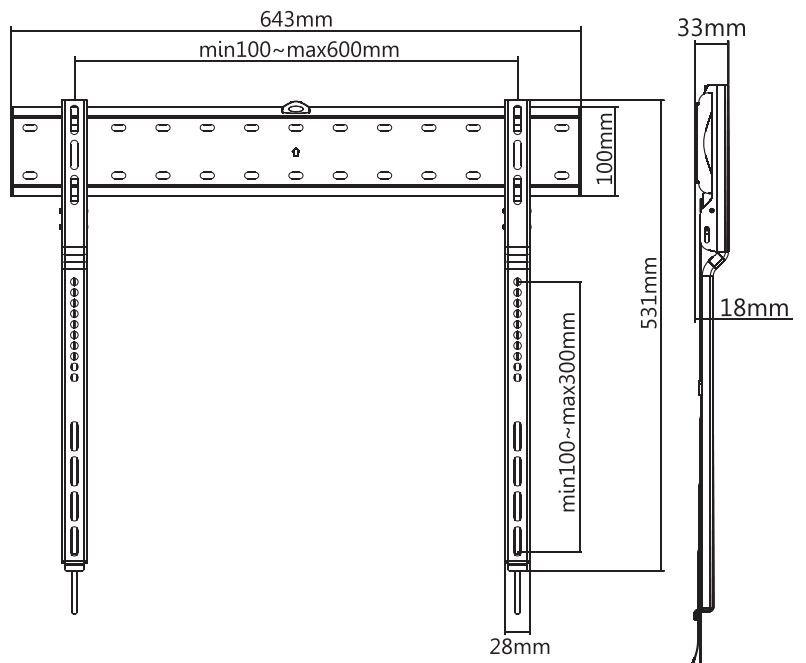

Best Connectivity

LogiLink®

Low Profile TV Wall Mount

Art. No.: BP0116
BP0117

Specifications:

BP0116

BP0117

Screen Size	32"-65" flat/curved TVs	43"-80" flat/curved TVs
Weight Capacity	40kg	40kg
VESA Plate Compatible	200x200, 300x200, 300x300, 400x200, 400x300	200x200, 300x200, 300x300, 400x200, 400x300, 600x300
Max. VESA	405 x 305mm	605 x 305mm
Wall Clearance	18mm	18mm
Materials	Steel, Plastic	Steel, Plastic
Color	Black	Black
Dimensions	444 x 531 x 33mm	643 x 531 x 33mm
EAN Code	4052792060232	4052792060249

*The specifications and pictures are subject to change without prior notice.
*All trade names referenced are the registered trademarks of their respective owners.

LogiLink®

Low Profile TV Wall Mount

Art. No.: BP0116
BP0117

BP0116

BP0117

Package Contents:

- » 1 x TV Wall Mount
- » 1 x Screw Package
- » 1 x User Manual

Package Information:

Art-No.	Packing Dimension	Packing Weight	Carton Dimension	Carton Q'ty	Carton Weight
BP0116	555 x 110 x 55mm	1.85kg	570 x 240 x 295mm	10pcs	19.5kg
BP0117	660 x 110 x 38mm	2.12kg	675 x 240 x 170mm	8pcs	18.3kg