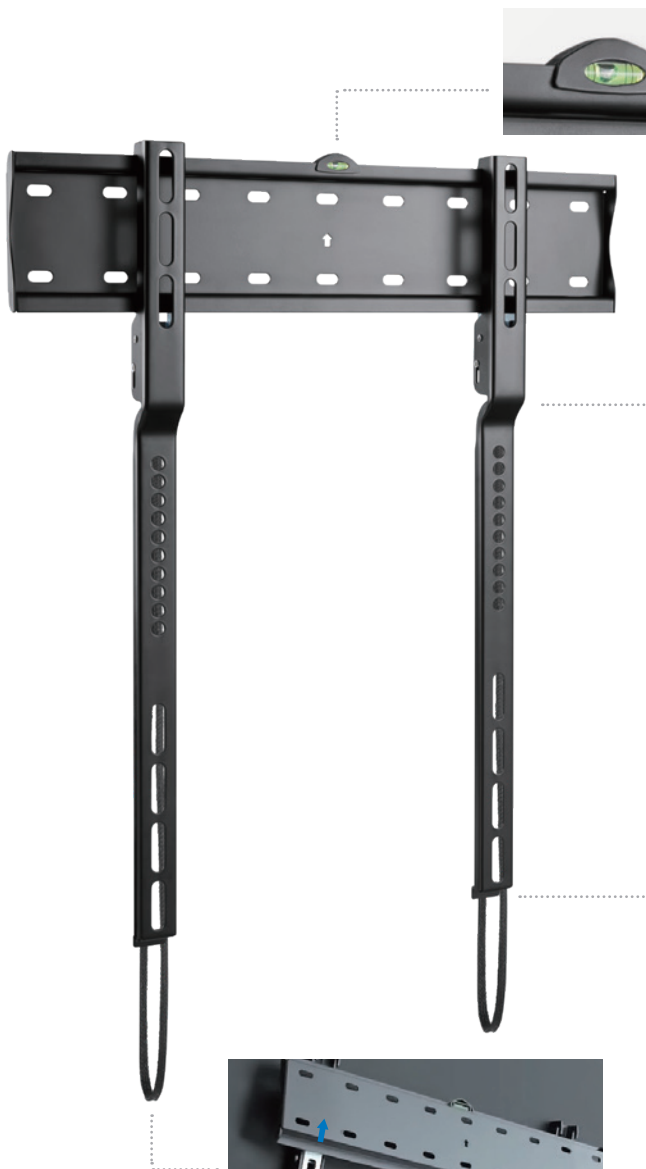

LogiLink®

Low Profile TV Wall Mount

Art. No.: BP0116
BP0117

The ultra-slim wall mount is designed for space-saving low profile TVs, creating a sleek and stylish appearance on your wall.

*The specifications and pictures are subject to change without prior notice.
*All trade names referenced are the registered trademarks of their respective owners.

LogiLink®

Low Profile TV Wall Mount

Art. No.: BP0116
BP0117

Built-in Bubble Level

Great for assuring perfect horizontal placement.

Ultra-Slim Design

Install low profile TVs nearly flush against the wall for a clean appearance.

18mm
Ultra-Slim

Silicon Pads

Avoid scratches or damage to the wall.

Spring Locks with Strap

Effortlessly lock and release your TV in a snap.

*The specifications and pictures are subject to change without prior notice.
*All trade names referenced are the registered trademarks of their respective owners.

Best Connectivity

LogiLink®

Low Profile TV Wall Mount

Art. No.: BP0116
BP0117

Specifications:

BP0116

BP0117

Screen Size	32"-65" flat/curved TVs	43"-80" flat/curved TVs
Weight Capacity	40kg	40kg
VESA Plate Compatible	200x200, 300x200, 300x300, 400x200, 400x300	200x200, 300x200, 300x300, 400x200, 400x300, 600x300
Max. VESA	405 x 305mm	605 x 305mm
Wall Clearance	18mm	18mm
Materials	Steel, Plastic	Steel, Plastic
Color	Black	Black
Dimensions	444 x 531 x 33mm	643 x 531 x 33mm
EAN Code	4052792060232	4052792060249