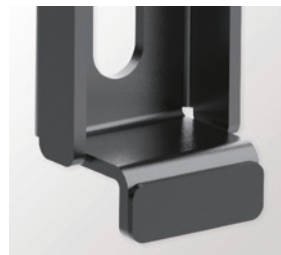

LogiLink®

Low Profile TV Wall Mount

Art. No.: BP0116
BP0117

The ultra-slim wall mount is designed for space-saving low profile TVs, creating a sleek and stylish appearance on your wall.

*The specifications and pictures are subject to change without prior notice.
*All trade names referenced are the registered trademarks of their respective owners.

LogiLink®

Low Profile TV Wall Mount

Art. No.: BP0116
BP0117

Built-in Bubble Level

Great for assuring perfect horizontal placement.

Ultra-Slim Design

Install low profile TVs nearly flush against the wall for a clean appearance.

18mm
Ultra-Slim

Silicon Pads

Avoid scratches or damage to the wall.

Spring Locks with Strap

Effortlessly lock and release your TV in a snap.

*The specifications and pictures are subject to change without prior notice.
*All trade names referenced are the registered trademarks of their respective owners.

Best Connectivity

LogiLink®

Low Profile TV Wall Mount

Art. No.: BP0116
BP0117

Specifications:

BP0116

BP0117

Screen Size	32"-65" flat/curved TVs	43"-80" flat/curved TVs
Weight Capacity	40kg	40kg
VESA Plate Compatible	200x200, 300x200, 300x300, 400x200, 400x300	200x200, 300x200, 300x300, 400x200, 400x300, 600x300
Max. VESA	405 x 305mm	605 x 305mm
Wall Clearance	18mm	18mm
Materials	Steel, Plastic	Steel, Plastic
Color	Black	Black
Dimensions	444 x 531 x 33mm	643 x 531 x 33mm
EAN Code	4052792060232	4052792060249