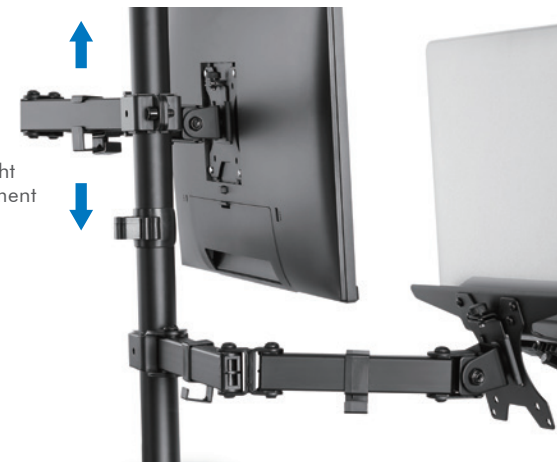

Create Your Ergonomic Workstation

Adjustable arm offers -45° to 45° tilt, 180° swivel, 360° rotation, and height adjustment. Great for elevating your work to a more comfortable position.