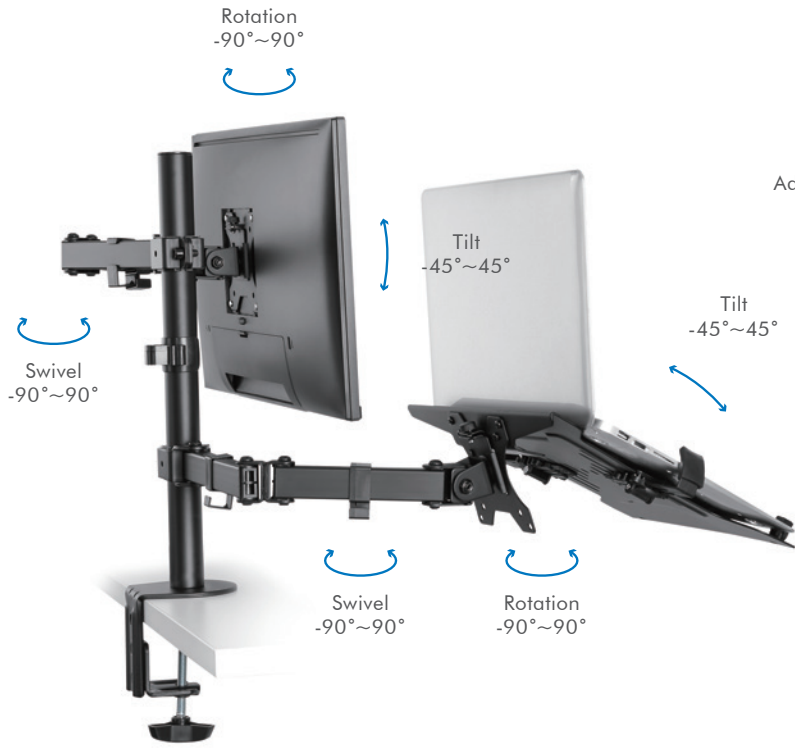

Create Your Ergonomic Workstation

Adjustable arm offers -45° to 45° tilt, 180° swivel, 360° rotation, and height adjustment. Great for elevating your work to a more comfortable position.