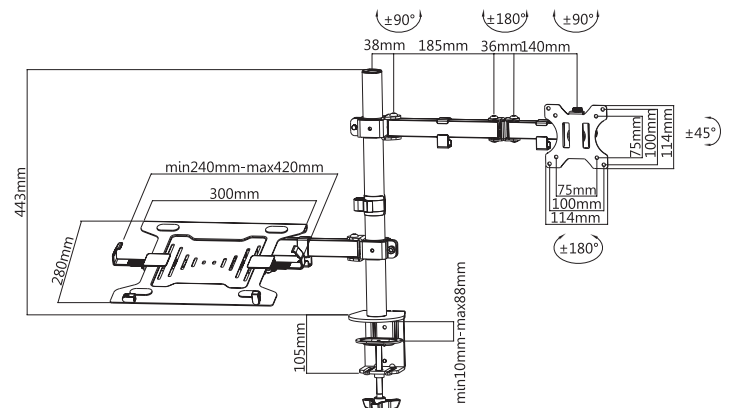

LogiLink®

Dual Monitor Desk Mount for Monitors and Laptops

For 13"-32" Monitors & 10"-15.6" Laptops

Art. No.: BP0137

Specifications:

Screen Size	13"-32" monitors
Laptop Size	10"-15.6" laptops
Monitor Weight Capacity	8kg
Laptop Weight Capacity	4kg
VESA Plate Compatible	75x75mm, 100x100mm
Tilt	-45°~45°
Swivel	-90°~90°
Rotation	-180°~180°
Pole Height	44.3cm
Arm Extension	39.9cm
Clamp Thickness	Clamp: 1~8.8cm, Grommet: 1~7.5cm
Material	Steel
Color	Black
Dimensions	100.6 x 35.6 x 54.8cm

Package Contents:

- » 1 x Dual Monitor Desk Mount for Monitors and Laptops
- » 1 x Screw Package
- » 1 x User Manual

Package Information:

- » Packing Dimension: mm
- » Packing Weight: kg
- » Carton Dimension: mm
- » Carton Q'ty: pcs
- » Carton Weight: kg