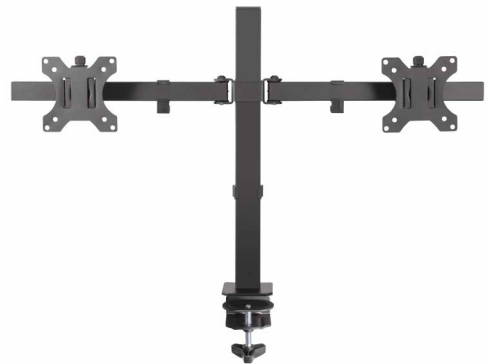

LogiLink®

Monitor Desk Mount for Sit-Stand Workstations

Art. No.: BP0147
BP0148

The Perfect Companion for Sit-stand Workstations

Constructed of high quality steel, the sleek and elegant appearance well with any environment. Features a simple height adjustment for comfortable viewing angles; integrated cable management to keep cords clean and organized. Great for giving you a whole new dimension to your workstation.

Frees up your desktop, easily take the strain off of your neck and create better posture to increase work productivity.

Smooth & Flexible Adjustment

Offers exceptional range of motion to effortlessly rotation, swivel, tilt and height adjustment to your desired position.

Detachable VESA Plate

Sleek Modern Design

The simple, slim design of the mount makes for organized cable management, keeping your desk looking clean and tidy.

Durable & Steady Construction

The high-quality mount ensures durability and stability; ideal for keeping your device safe.

Specifications:

BP0147 for single monitor

BP0148 for dual monitors

Screen Size	17"-32" Flat Monitors	17"-27" Flat Monitors
Weight Capacity	8 kg	7 kg per each screen
VESA Plate Compatible	75x75, 100x100 mm	75x75, 100x100 mm
Height Adjustment	Up to 425 mm	Up to 425 mm
Tilt	-45°-45°	-45°-45°
Swivel	-45°-45°	-20°-20°
Rotation	360°	360°
Materials	Plastic, Steel	Plastic, Steel
Clamp Thickness	Clamp: 10-45 mm, Grommet: 10-40 mm	Clamp: 10-45 mm, Grommet: 10-40 mm
Color	Black	Black
Dimensions	114x130x514 mm	782x116x514 mm
EAN Code	4052792063158	4052792063165