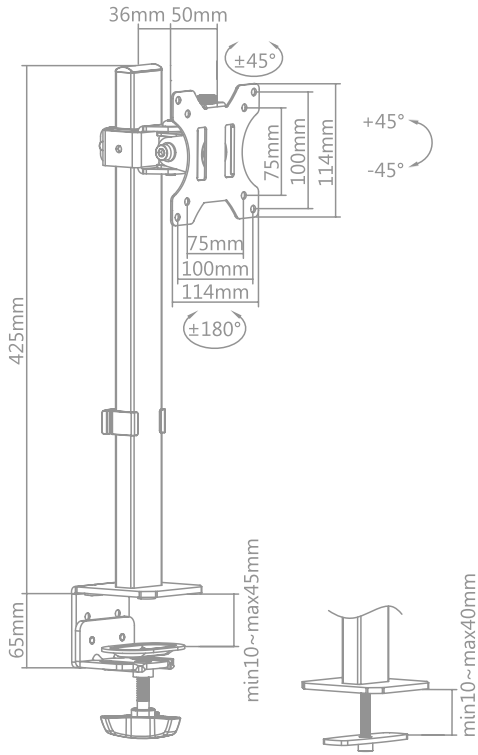

BP0147

Package Contents:

- » 1x Monitor Desk Mount
- » 1x Screw Package
- » 1x User Manual

Package Information:

Art-No.	Packing Dimension	Packing Weight	Carton Dimension	Carton Q'ty	Carton Weight
BP0147	458x125x101 mm	2.62 kg	475x270x335 mm	6 pcs	15.98 kg
BP0148	458x125x101 mm	4.33 kg	475x270x335 mm	6 pcs	26.7 kg

*The specifications and pictures are subject to change without prior notice.
*All trade names referenced are the registered trademarks of their respective owners.