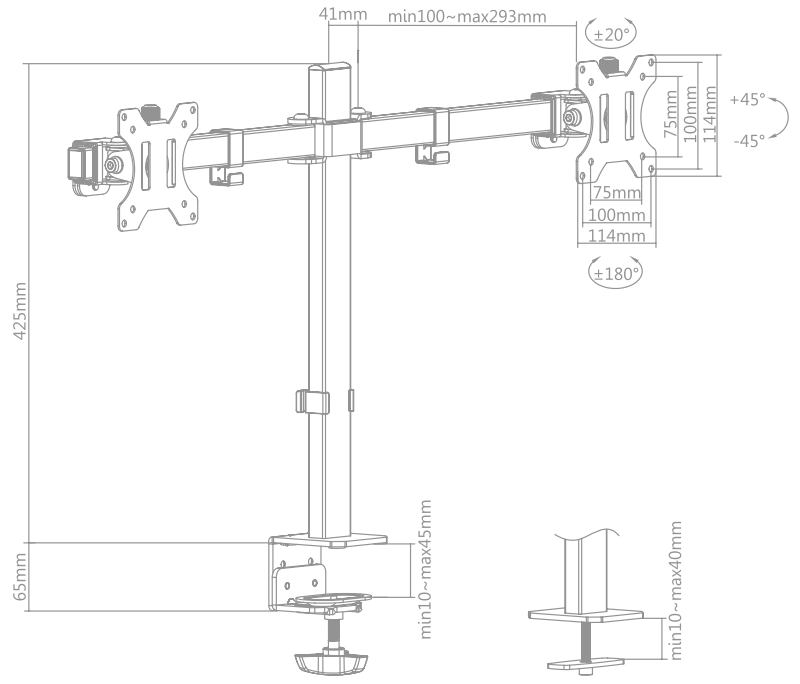

BP0148

Package Contents:

- » 1x Monitor Desk Mount
- » 1x Screw Package
- » 1x User Manual

Package Information:

Art-No.	Packing Dimension	Packing Weight	Carton Dimension	Carton Q'ty	Carton Weight
BP0147	458x125x101 mm	2.62 kg	475x270x335 mm	6 pcs	15.98 kg
BP0148	458x125x101 mm	4.33 kg	475x270x335 mm	6 pcs	26.7 kg

*The specifications and pictures are subject to change without prior notice.
*All trade names referenced are the registered trademarks of their respective owners.