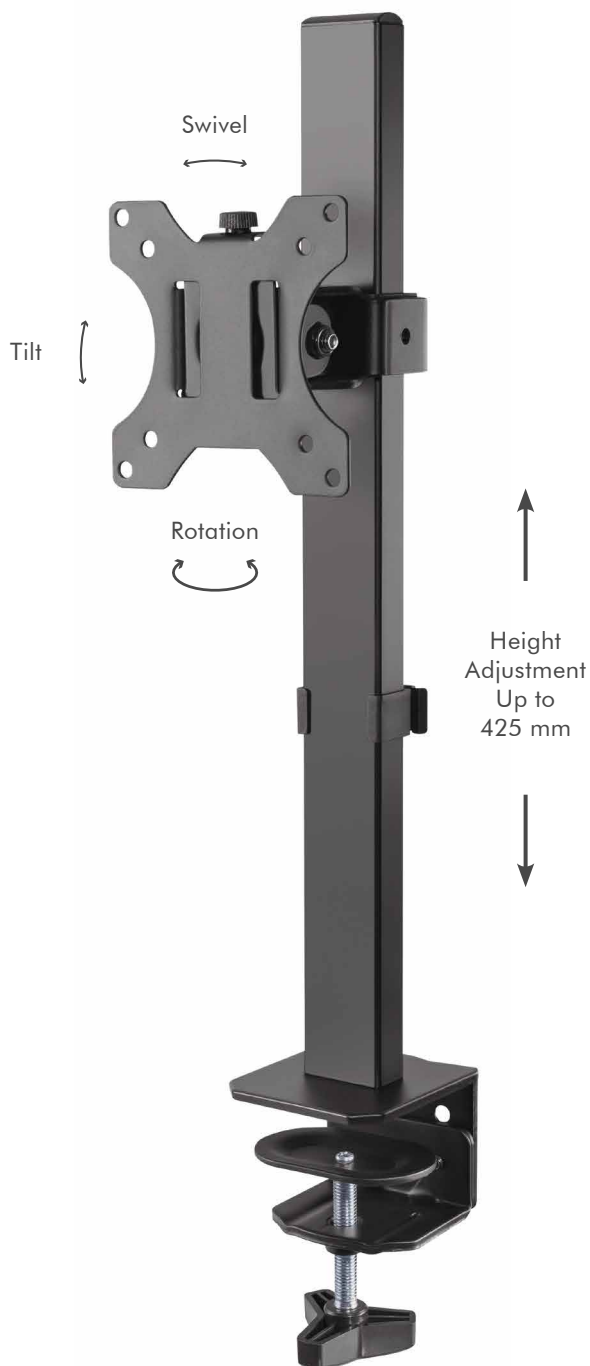

LogiLink®

Monitor Desk Mount for Sit-Stand Workstations

Art. No.: BP0147
BP0148

The Perfect Companion for Sit-stand Workstations

Constructed of high quality steel, the sleek and elegant appearance well with any environment. Features a simple height adjustment for comfortable viewing angles; integrated cable management to keep cords clean and organized. Great for giving you a whole new dimension to your workstation.

Frees up your desktop, easily take the strain off of your neck and create better posture to increase work productivity.

Smooth & Flexible Adjustment

Offers exceptional range of motion to effortlessly rotation, swivel, tilt and height adjustment to your desired position.

Detachable VESA Plate

Sleek Modern Design

The simple, slim design of the mount makes for organized cable management, keeping your desk looking clean and tidy.

Durable & Steady Construction

The high-quality mount ensures durability and stability; ideal for keeping your device safe.

Specifications:

BP0147 for single monitor

BP0148 for dual monitors

Screen Size	17"-32" Flat Monitors	17"-27" Flat Monitors
Weight Capacity	8 kg	7 kg per each screen
VESA Plate Compatible	75x75, 100x100 mm	75x75, 100x100 mm
Height Adjustment	Up to 425 mm	Up to 425 mm
Tilt	-45°-45°	-45°-45°
Swivel	-45°-45°	-20°-20°
Rotation	360°	360°
Materials	Plastic, Steel	Plastic, Steel
Clamp Thickness	Clamp: 10-45 mm, Grommet: 10-40 mm	Clamp: 10-45 mm, Grommet: 10-40 mm
Color	Black	Black
Dimensions	114x130x514 mm	782x116x514 mm
EAN Code	4052792063158	4052792063165