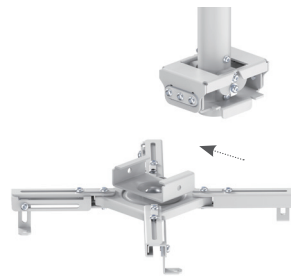

Made in China

Sturdy & Durable

The high-quality steel mount ensures durability and stability; supporting a load capacity up to 35 kg. (BP0156 can be supported a load capacity up to 45 kg) Integrated cable management creates a clean and tidy appearance.

Compatible & Flexible

Comes with four adjustable support brackets that can fit a wide range of mounting holes. Rotating bracket structure offers 360° rotation and 20° tilting for multi-angle viewing.

Adjustable Support Bracket

Cable Management

Detachable Bracket

Rotating Bracket

BP0158

BP0157

BP0156

Specifications:

BP0156

BP0157

BP0158

Materials	Plastic, Steel	Plastic, Steel	Plastic, Steel
Weight Capacity	45 kg	35 kg	35 kg
Max. Equipment Size	Projectors with a range from 130–470 mm in diameter	Projectors with a range from 130–470 mm in diameter	Projectors with a range from 130–470 mm in diameter
Extension Range	245 mm	595–895 mm	735–1135 mm
Tilt	-20°–20°	-20°–20°	-20°–20°
Swivel	-8°–8°	-8°–8°	-8°–8°
Rotation	360°	360°	360°
Color	White	White	White
Dimensions	24,5x47x47 cm	89,5x47x47 cm	113,5x47x47 cm
EAN Code	4052792066418	4052792066425	4052792066432