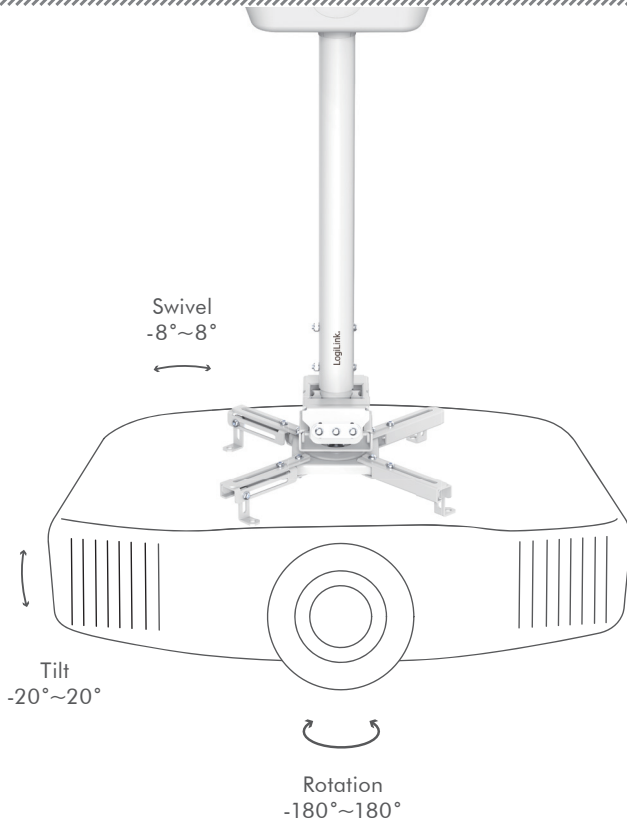

Sturdy & Durable

The high-quality steel mount ensures durability and stability; supporting a load capacity up to 35 kg. (BP0156 can be supported a load capacity up to 45 kg) Integrated cable management creates a clean and tidy appearance.

Compatible & Flexible

Comes with four adjustable support brackets that can fit a wide range of mounting holes. Rotating bracket structure offers 360° rotation and 20° tilting for multi-angle viewing.

Adjustable Support Bracket