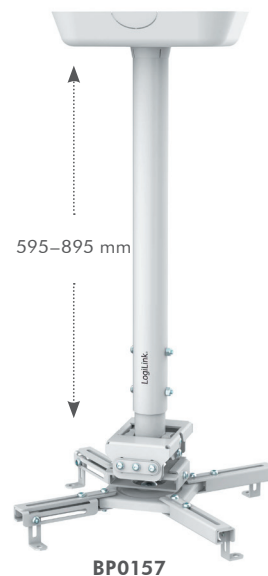

Compatible & Flexible

Comes with four adjustable support brackets that can fit a wide range of mounting holes. Rotating bracket structure offers 360° rotation and 20° tilting for multi-angle viewing.

Adjustable Support Bracket

Cable Management

Detachable Bracket

Rotating Bracket

BP0158

BP0157

BP0156

Specifications:

BP0156

BP0157

BP0158

Materials	Plastic, Steel	Plastic, Steel	Plastic, Steel
Weight Capacity	45 kg	35 kg	35 kg
Max. Equipment Size	Projectors with a range from 130–470 mm in diameter	Projectors with a range from 130–470 mm in diameter	Projectors with a range from 130–470 mm in diameter
Extension Range	245 mm	595–895 mm	735–1135 mm
Tilt	-20°–20°	-20°–20°	-20°–20°
Swivel	-8°–8°	-8°–8°	-8°–8°
Rotation	360°	360°	360°
Color	White	White	White
Dimensions	24,5x47x47 cm	89,5x47x47 cm	113,5x47x47 cm
EAN Code	4052792066418	4052792066425	4052792066432