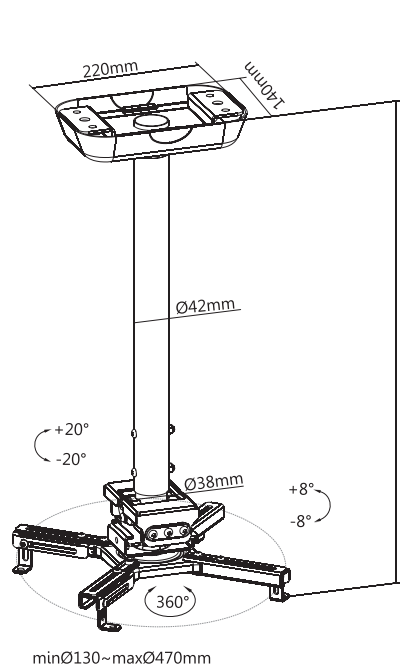

Cable Management

Detachable Bracket

Rotating Bracket

BP0158

BP0157

BP0156

Specifications:

BP0156

BP0157

BP0158

Materials	Plastic, Steel	Plastic, Steel	Plastic, Steel
Weight Capacity	45 kg	35 kg	35 kg
Max. Equipment Size	Projectors with a range from 130–470 mm in diameter	Projectors with a range from 130–470 mm in diameter	Projectors with a range from 130–470 mm in diameter
Extension Range	245 mm	595–895 mm	735–1135 mm
Tilt	-20°–20°	-20°–20°	-20°–20°
Swivel	-8°–8°	-8°–8°	-8°–8°
Rotation	360°	360°	360°
Color	White	White	White
Dimensions	24,5x47x47 cm	89,5x47x47 cm	113,5x47x47 cm
EAN Code	4052792066418	4052792066425	4052792066432

Package Contents:

- » 1x Projector Mount
- » 1x Screw Package
- » 1x User Manual

Package Information:

Art-No.	Packing Dimension	Packing Weight	Carton Dimension	Carton Q'ty	Carton Weight
BP0156	472x176x92 mm	3,3 kg	490x370x290 mm	6 pcs	21 kg
BP0157	612x285x102 mm	4,42 kg	630x305x430 mm	4 pcs	18,2 kg
BP0158	714x285x102 mm	4,8 kg	730x305x435 mm	4 pcs	19,9 kg