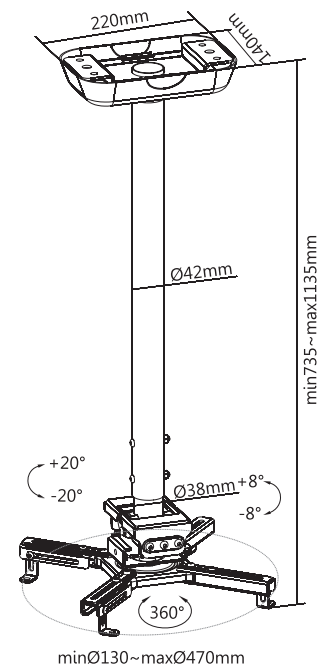

Compatible & Flexible

Comes with four adjustable support brackets that can fit a wide range of mounting holes. Rotating bracket structure offers 360° rotation and 20° tilting for multi-angle viewing.

Adjustable Support Bracket

Cable Management

Detachable Bracket

Rotating Bracket

BP0158

BP0157

BP0156

Specifications:

BP0156

BP0157

BP0158

Materials	Plastic, Steel	Plastic, Steel	Plastic, Steel
Weight Capacity	45 kg	35 kg	35 kg
Max. Equipment Size	Projectors with a range from 130–470 mm in diameter	Projectors with a range from 130–470 mm in diameter	Projectors with a range from 130–470 mm in diameter
Extension Range	245 mm	595–895 mm	735–1135 mm
Tilt	-20°–20°	-20°–20°	-20°–20°
Swivel	-8°–8°	-8°–8°	-8°–8°
Rotation	360°	360°	360°
Color	White	White	White
Dimensions	24,5x47x47 cm	89,5x47x47 cm	113,5x47x47 cm
EAN Code	4052792066418	4052792066425	4052792066432

Package Contents:

- » 1x Projector Mount
- » 1x Screw Package
- » 1x User Manual

Package Information:

Art-No.	Packing Dimension	Packing Weight	Carton Dimension	Carton Q'ty	Carton Weight
BP0156	472x176x92 mm	3,3 kg	490x370x290 mm	6 pcs	21 kg
BP0157	612x285x102 mm	4,42 kg	630x305x430 mm	4 pcs	18,2 kg
BP0158	714x285x102 mm	4,8 kg	730x305x435 mm	4 pcs	19,9 kg