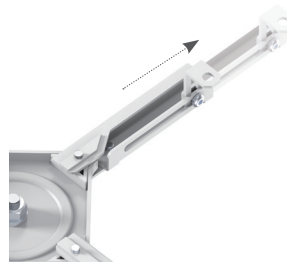

Universal
Design

Height
Adjustment

Cable
Management

Heavy
Duty
Construction

360°
Rotation

20°
Tilt

8°
Swivel

*The specifications and pictures are subject to change without prior notice.
*All trade names referenced are the registered trademarks of their respective owners.

Made in China

Sturdy & Durable

The high-quality steel mount ensures durability and stability; supporting a load capacity up to 35 kg. (BP0156 can be supported a load capacity up to 45 kg) Integrated cable management creates a clean and tidy appearance.

Compatible & Flexible

Comes with four adjustable support brackets that can fit a wide range of mounting holes. Rotating bracket structure offers 360° rotation and 20° tilting for multi-angle viewing.

Adjustable Support Bracket

BP0157

BP0158

Materials	Plastic, Steel	Plastic, Steel	Plastic, Steel
Weight Capacity	45 kg	35 kg	35 kg
Max. Equipment Size	Projectors with a range from 130–470 mm in diameter	Projectors with a range from 130–470 mm in diameter	Projectors with a range from 130–470 mm in diameter
Extension Range	245 mm	595–895 mm	735–1135 mm
Tilt	-20°–20°	-20°–20°	-20°–20°
Swivel	-8°–8°	-8°–8°	-8°–8°
Rotation	360°	360°	360°
Color	White	White	White
Dimensions	24,5x47x47 cm	89,5x47x47 cm	113,5x47x47 cm
EAN Code	4052792066418	4052792066425	4052792066432