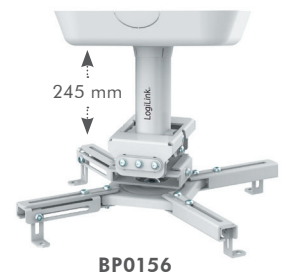

Compatible & Flexible

Comes with four adjustable support brackets that can fit a wide range of mounting holes. Rotating bracket structure offers 360° rotation and 20° tilting for multi-angle viewing.

Adjustable Support Bracket

Cable Management

Detachable Bracket

Rotating Bracket

BP0158

BP0157

BP0156

Specifications:

BP0156

BP0157

BP0158

Materials	Plastic, Steel	Plastic, Steel	Plastic, Steel
Weight Capacity	45 kg	35 kg	35 kg
Max. Equipment Size	Projectors with a range from 130–470 mm in diameter	Projectors with a range from 130–470 mm in diameter	Projectors with a range from 130–470 mm in diameter
Extension Range	245 mm	595–895 mm	735–1135 mm
Tilt	-20°–20°	-20°–20°	-20°–20°
Swivel	-8°–8°	-8°–8°	-8°–8°
Rotation	360°	360°	360°
Color	White	White	White
Dimensions	24,5x47x47 cm	89,5x47x47 cm	113,5x47x47 cm
EAN Code	4052792066418	4052792066425	4052792066432

Package Contents:

- » 1x Projector Mount
- » 1x Screw Package
- » 1x User Manual

Package Information:

Art-No.	Packing Dimension	Packing Weight	Carton Dimension	Carton Q'ty	Carton Weight
BP0156	472x176x92 mm	3,3 kg	490x370x290 mm	6 pcs	21 kg
BP0157	612x285x102 mm	4,42 kg	630x305x430 mm	4 pcs	18,2 kg
BP0158	714x285x102 mm	4,8 kg	730x305x435 mm	4 pcs	19,9 kg