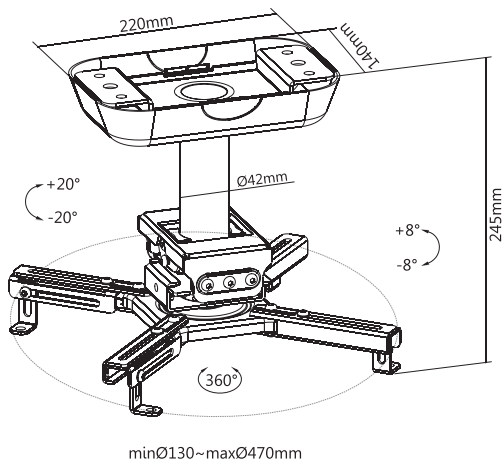

Compatible & Flexible

Comes with four adjustable support brackets that can fit a wide range of mounting holes. Rotating bracket structure offers 360° rotation and 20° tilting for multi-angle viewing.

Adjustable Support Bracket

Cable Management

Detachable Bracket

Rotating Bracket

BP0158

BP0157

BP0156

Specifications:

BP0156

BP0157

BP0158

Materials	Plastic, Steel	Plastic, Steel	Plastic, Steel
Weight Capacity	45 kg	35 kg	35 kg
Max. Equipment Size	Projectors with a range from 130–470 mm in diameter	Projectors with a range from 130–470 mm in diameter	Projectors with a range from 130–470 mm in diameter
Extension Range	245 mm	595–895 mm	735–1135 mm
Tilt	-20°–20°	-20°–20°	-20°–20°
Swivel	-8°–8°	-8°–8°	-8°–8°
Rotation	360°	360°	360°
Color	White	White	White
Dimensions	24,5x47x47 cm	89,5x47x47 cm	113,5x47x47 cm
EAN Code	4052792066418	4052792066425	4052792066432

Package Contents:

- » 1x Projector Mount
- » 1x Screw Package
- » 1x User Manual

Package Information:

Art-No.	Packing Dimension	Packing Weight	Carton Dimension	Carton Q'ty	Carton Weight
BP0156	472x176x92 mm	3,3 kg	490x370x290 mm	6 pcs	21 kg
BP0157	612x285x102 mm	4,42 kg	630x305x430 mm	4 pcs	18,2 kg
BP0158	714x285x102 mm	4,8 kg	730x305x435 mm	4 pcs	19,9 kg