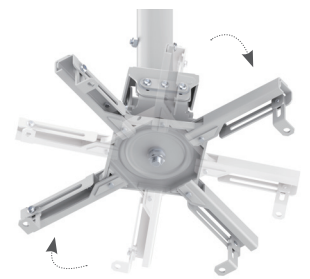

Compatible & Flexible

Comes with four adjustable support brackets that can fit a wide range of mounting holes. Rotating bracket structure offers 360° rotation and 20° tilting for multi-angle viewing.

Adjustable Support Bracket

Cable Management

Detachable Bracket

Rotating Bracket

BP0158

BP0157

BP0156

Specifications:

BP0156

BP0157

BP0158

Materials	Plastic, Steel	Plastic, Steel	Plastic, Steel
Weight Capacity	45 kg	35 kg	35 kg
Max. Equipment Size	Projectors with a range from 130–470 mm in diameter	Projectors with a range from 130–470 mm in diameter	Projectors with a range from 130–470 mm in diameter
Extension Range	245 mm	595–895 mm	735–1135 mm
Tilt	-20°–20°	-20°–20°	-20°–20°
Swivel	-8°–8°	-8°–8°	-8°–8°
Rotation	360°	360°	360°
Color	White	White	White
Dimensions	24,5x47x47 cm	89,5x47x47 cm	113,5x47x47 cm
EAN Code	4052792066418	4052792066425	4052792066432