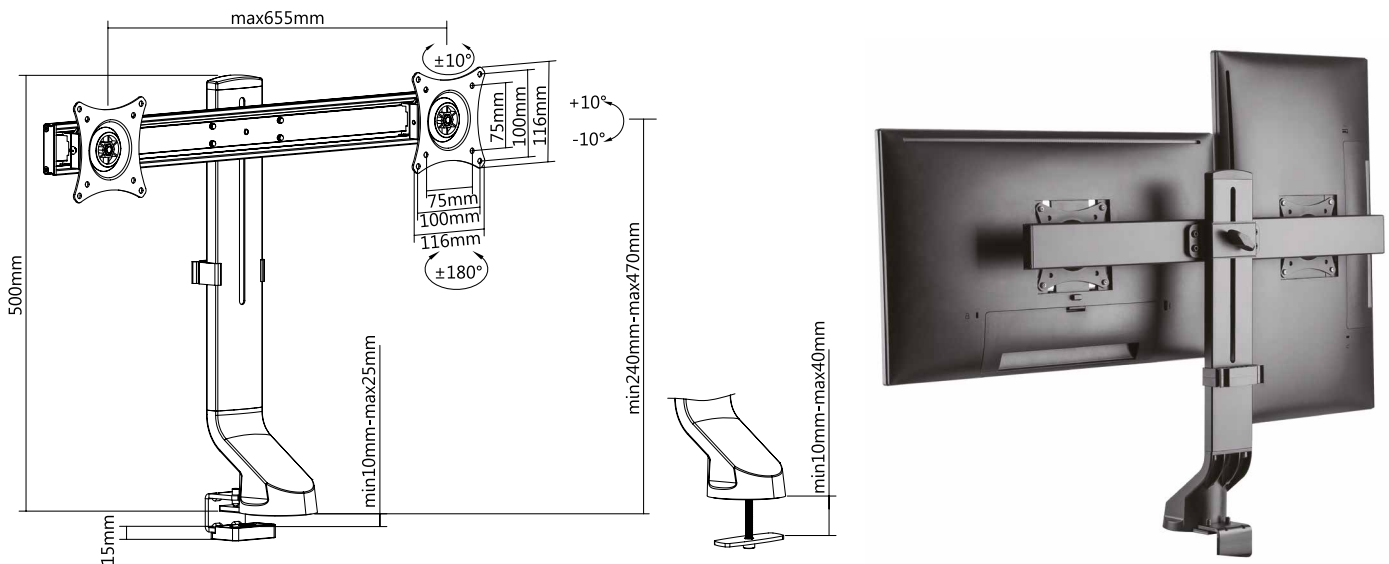

LogiLink®

Dual Monitor Desk Mount

For 17–27" Flat and Curved Monitors

Art. No.: BP0160

The Perfect Companion for Sit-stand Workstations

Constructed of high quality steel, the sleek and elegant appearance fits into any environment. Features a simple height adjustment for comfortable viewing angles, and integrated cable management to keep cords clean and organized. Great for giving you a whole new dimension to your workstation.

Smooth & Flexible Adjustment

Offers exceptional range of motion and height adjustment. Easily rotate, swivel, and tilt for your desired viewing angle.

You can set your monitors at a comfortable eye level.

Sleek Modern Design

The simple, slim design of the mount makes for organized cable management, keeping your desk looking clean and tidy.

Specification:

Fit Screen Size	17-27"
Fit Curved Monitor	Yes
Screen Quantity	2
Material	Steel/Plastic/Aluminum
Rated Load	7 kg per arm
VESA	75 x 75, 100 x 100
Tilt Range	-10°/+10°
Swivel Range	-10°/+10°
Screen Rotation	-180°/+180°
Pole Height	500 mm
Arm Full Extension	327 mm
Dimensions	71.7 x 15 x 53 cm
Color	Black

Package Contents:

- » 1x Dual Monitor Desk Mount
- » 1x Screw Package
- » 1x User Manual

Package Information:

- » Packing Dimension: 745 x 145 x 90 mm
- » Packing Weight: 3.65 kg
- » Carton Dimension: 765 x 310 x 200 mm
- » Carton Q'ty: 4 pcs
- » Carton Weight: 16.2 kg