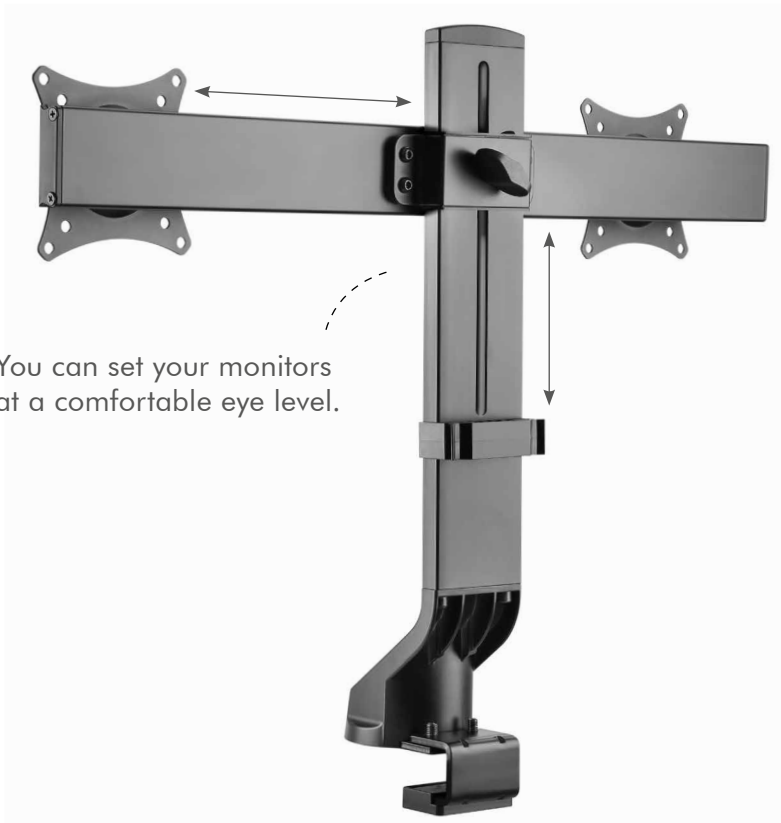

LogiLink®

Dual Monitor Desk Mount

For 17–27" Flat and Curved Monitors

Art. No.: BP0160

The Perfect Companion for Sit-stand Workstations

Constructed of high quality steel, the sleek and elegant appearance fits into any environment. Features a simple height adjustment for comfortable viewing angles, and integrated cable management to keep cords clean and organized. Great for giving you a whole new dimension to your workstation.

*The specifications and pictures are subject to change without prior notice.
*All trade names referenced are the registered trademarks of their respective owners.

Clutter-free & Ergonomic Design

Frees up your desktop, easily take the strain off of your neck and create better posture to increase work productivity.

Smooth & Flexible Adjustment

Offers exceptional range of motion and height adjustment. Easily rotate, swivel, and tilt for your desired viewing angle.

You can set your monitors at a comfortable eye level.

Sleek Modern Design

The simple, slim design of the mount makes for organized cable management, keeping your desk looking clean and tidy.

Specification:

Fit Screen Size	17-27"
Fit Curved Monitor	Yes
Screen Quantity	2
Material	Steel/Plastic/Aluminum
Rated Load	7 kg per arm
VESA	75 x 75, 100 x 100
Tilt Range	-10°/+10°
Swivel Range	-10°/+10°
Screen Rotation	-180°/+180°
Pole Height	500 mm
Arm Full Extension	327 mm
Dimensions	71.7 x 15 x 53 cm
Color	Black