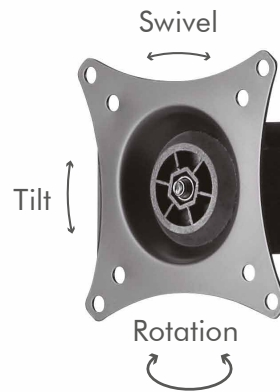

LogiLink®

Dual Monitor Desk Mount

For 17–27" Flat and Curved Monitors

Art. No.: BP0160

The Perfect Companion for Sit-stand Workstations

Constructed of high quality steel, the sleek and elegant appearance fits into any environment. Features a simple height adjustment for comfortable viewing angles, and integrated cable management to keep cords clean and organized. Great for giving you a whole new dimension to your workstation.

Smooth & Flexible Adjustment

Offers exceptional range of motion and height adjustment. Easily rotate, swivel, and tilt for your desired viewing angle.

You can set your monitors at a comfortable eye level.

Sleek Modern Design

The simple, slim design of the mount makes for organized cable management, keeping your desk looking clean and tidy.

Specification:

Fit Screen Size	17-27"
Fit Curved Monitor	Yes
Screen Quantity	2
Material	Steel/Plastic/Aluminum
Rated Load	7 kg per arm
VESA	75 x 75, 100 x 100
Tilt Range	-10°/+10°
Swivel Range	-10°/+10°
Screen Rotation	-180°/+180°
Pole Height	500 mm
Arm Full Extension	327 mm
Dimensions	71.7 x 15 x 53 cm
Color	Black