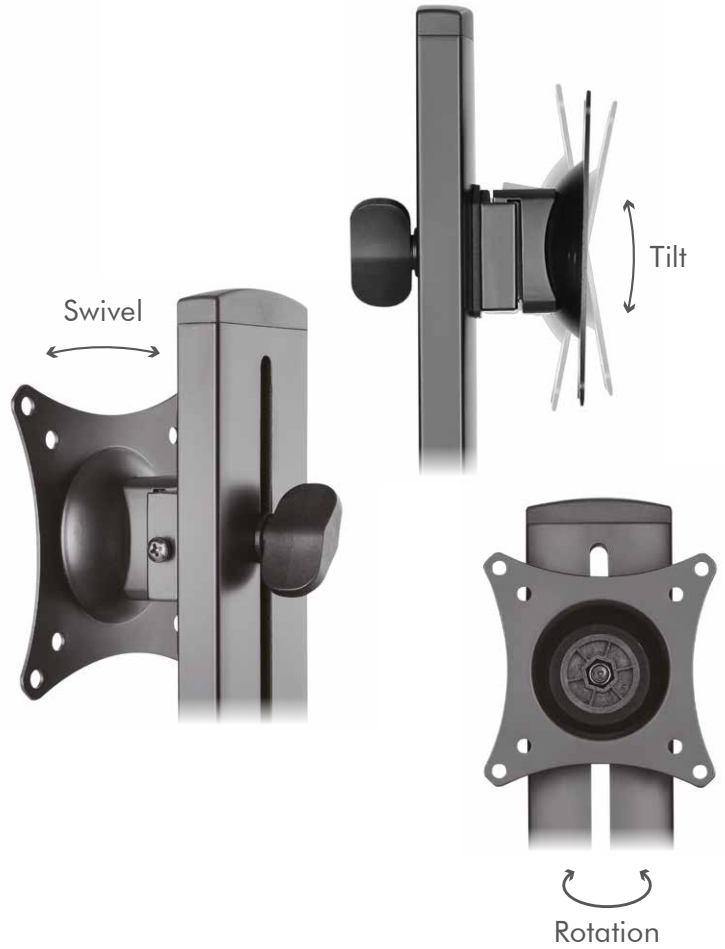

LogiLink®

Monitor Desk Mount

For 17–32" Flat and Curved Monitors

Art. No.: BP0161

The Perfect Companion for Sit-stand Workstations

Constructed of high quality steel, the sleek and elegant appearance fits into any environment. Features a simple height adjustment for comfortable viewing angles, and integrated cable management to keep cords clean and organized. Great for giving you a whole new dimension to your workstation.

Frees up your desktop, easily take the strain off of your neck and create better posture to increase work productivity.

Smooth & Flexible Adjustments

Offers exceptional range of motion and height adjustments. Easily rotate, swivel & tilt for your desired viewing angle.

You can set your monitors at a comfortable eye level.

Sleek Modern Design

The simple, slim design of the mount makes for organized cable management, keeping your desk looking clean and tidy.

X-ON Electronics