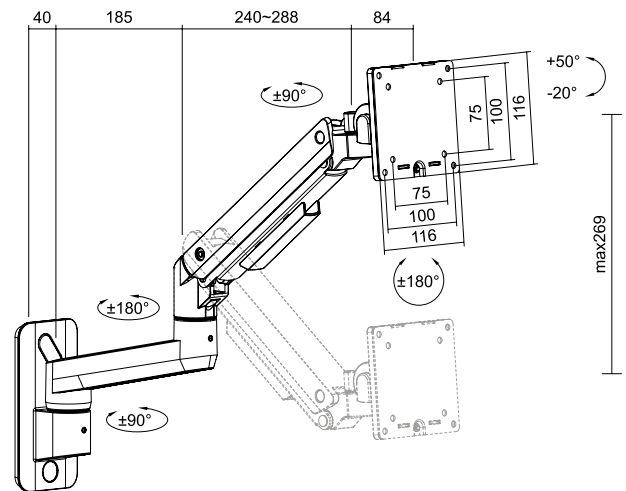

Quick & Easy Installation

Detachable VESA plate design with top-side installation provides a seamless setup above the desk surface.

Durable & Steady Construction

The high-quality mount ensures durability and stability; supporting monitor weights up to 20 kg. Integrated cable management creates a clean and tidy appearance.

*The specifications and pictures are subject to change without prior notice.
 *All trade names referenced are the registered trademarks of their respective owners.

Made in China

Specifications:

Screen Size	17-49"
Weight Capacity	Up to 20 kg
VESA Compatible	75x75, 100x100
Arm Full Extension	42.4 cm
Tilt Range	+50°/-20°
Swivel Range	+90°/-90°
Screen Rotation	+180°/-180°
Materials	Aluminum, steel, plastic
Installation Methods	Wall mount
Dimensions	11.6 x 54.7 x 48 cm

Package Contents:

- » 1 x Monitor Wall Mount
- » 1 x Screw Package
- » 1 x User Manual

Package Information:

- » Packing Dimension: 418 x 195 x 110 mm
- » Packing Weight: 3.8 kg
- » Carton Dimension: 435 x 410 x 240 mm
- » Carton Q'ty: 4 pcs
- » Carton Weight: 16 kg