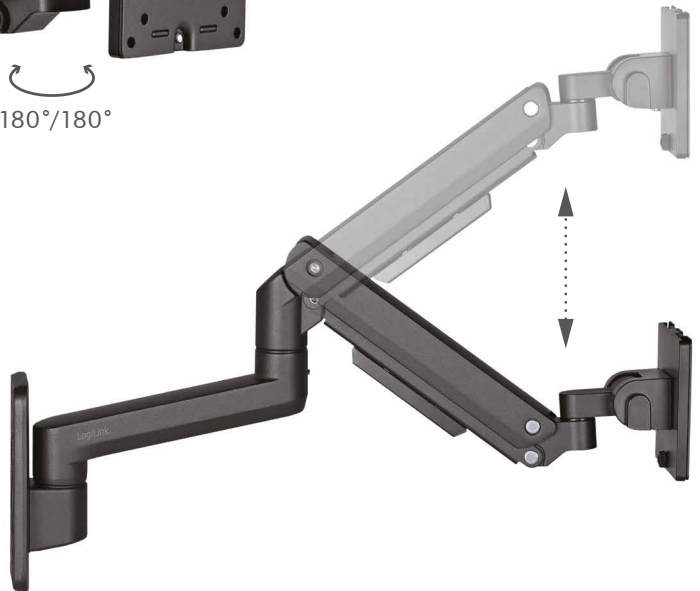

LogiLink®

Alumium Monitor Wall Mount
with Gas Spring
for 17-49" Flat & Curved Monitor

Art. No.: BP0169

Space-Saving Design for Home/Office

This Heavy-duty Monitor Wall Mount with Gas Spring Arm is great for saving desk space and increasing work comfort. Built-in gas springs for smooth movement; constructed with durable steel and aluminum to support monitor up to 49". Perfect to use in offices and homes.

Easily reposition large curved/flat monitors up to 49".

Smooth & Flexible Adjustment

Built-in gas spring mechanism offers exceptional range of motion to effortlessly swivel and tilt to your desired position.

Quick & Easy Installation

Detachable VESA plate design with top-side installation provides a seamless setup above the desk surface.

Durable & Steady Construction

The high-quality mount ensures durability and stability; supporting monitor weights up to 20 kg. Integrated cable management creates a clean and tidy appearance.

*The specifications and pictures are subject to change without prior notice.
 *All trade names referenced are the registered trademarks of their respective owners.

Made in China

Specifications:

Screen Size	17-49"
Weight Capacity	Up to 20 kg
VESA Compatible	75x75, 100x100
Arm Full Extension	42.4 cm
Tilt Range	+50°/-20°
Swivel Range	+90°/-90°
Screen Rotation	+180°/-180°
Materials	Aluminum, steel, plastic
Installation Methods	Wall mount
Dimensions	11.6 x 54.7 x 48 cm