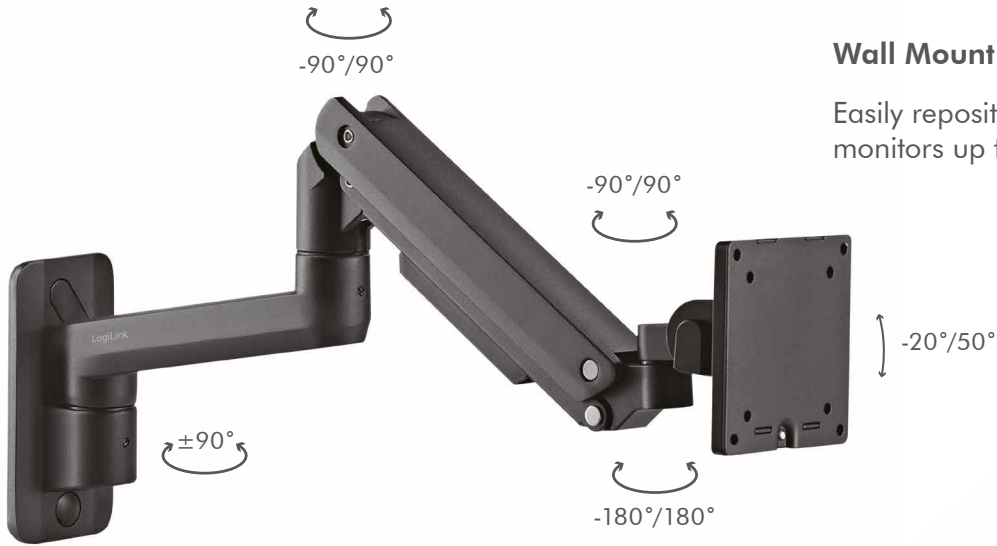

Wall Mount for Large Monitors

Easily reposition large curved/flat monitors up to 49".