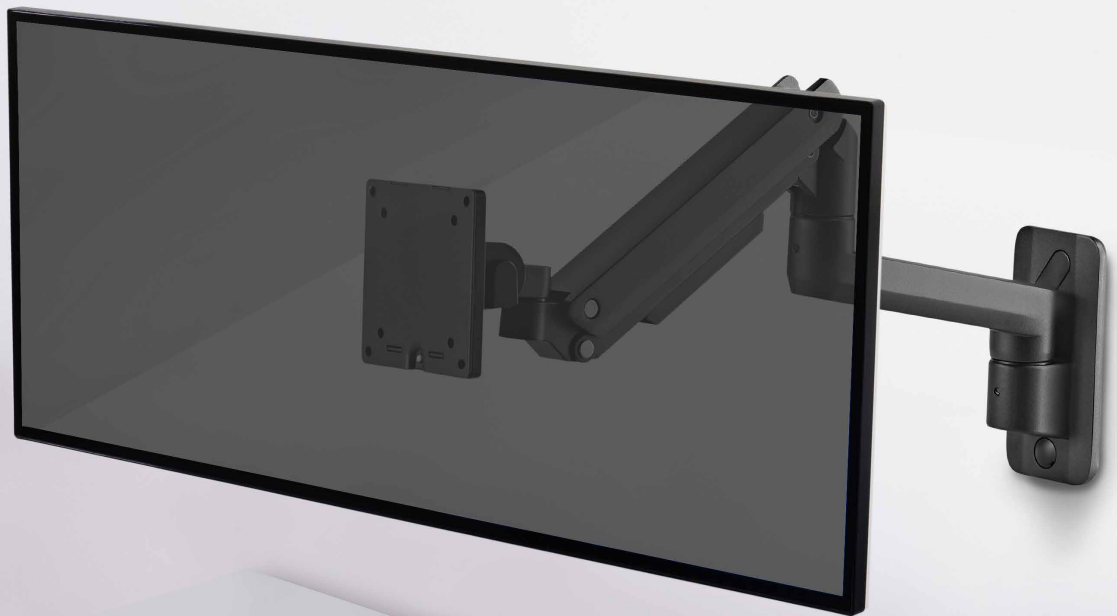

LogiLink®

Alumium Monitor Wall Mount
with Gas Spring
for 17-49" Flat & Curved Monitor

Art. No.: BP0169

Space-Saving Design for Home/Office

This Heavy-duty Monitor Wall Mount with Gas Spring Arm is great for saving desk space and increasing work comfort. Built-in gas springs for smooth movement; constructed with durable steel and aluminum to support monitor up to 49". Perfect to use in offices and homes.

Easily reposition large curved/flat monitors up to 49".

Smooth & Flexible Adjustment

Built-in gas spring mechanism offers exceptional range of motion to effortlessly swivel and tilt to your desired position.

Quick & Easy Installation

Detachable VESA plate design with top-side installation provides a seamless setup above the desk surface.

Durable & Steady Construction

The high-quality mount ensures durability and stability; supporting monitor weights up to 20 kg. Integrated cable management creates a clean and tidy appearance.

*The specifications and pictures are subject to change without prior notice.
 *All trade names referenced are the registered trademarks of their respective owners.

Made in China

Specifications:

Screen Size	17-49"
Weight Capacity	Up to 20 kg
VESA Compatible	75x75, 100x100
Arm Full Extension	42.4 cm
Tilt Range	+50°/-20°
Swivel Range	+90°/-90°
Screen Rotation	+180°/-180°
Materials	Aluminum, steel, plastic
Installation Methods	Wall mount
Dimensions	11.6 x 54.7 x 48 cm