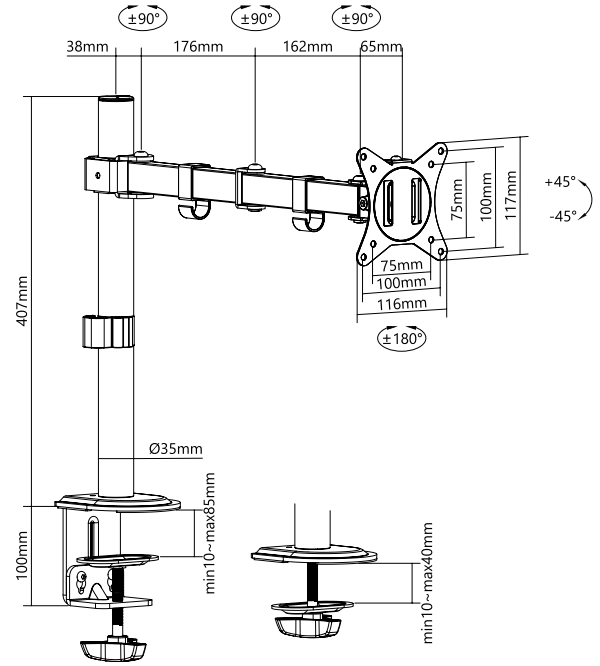

Rotation

You can set your monitors at a comfortable eye level.

Sleek Modern Design

The simple, slim design of the mount makes for organized cable management, keeping your desk looking clean and tidy.

Easy Installation

Quick setup with detachable VESA plate and clamp or grommet installation to the desktop.

Specifications:

Art. No.	BP0170	BP0171
Fit Screen Size	17–32"	
Dimensions	11.6 x 30.8 x 56.1 cm	11.6 x 48.4 x 56.1 cm
VESA Compatible	75 x 75, 100 x 100	
Weight Capacity	9 kg	
Tilt Range	-45°/+45°	
Swivel Range	-90°/+90°	
Screen Rotation	-180°/+180°	
Arm Full Extension	20 cm	37.6 cm
Pole Height	40.7 cm	
Cable Management	Yes	
Suggested Desktop Thickness	Clamp: 10–85 mm; Grommet: 10–40 mm	
Material	Steel, plastic	
Color	Black	

BP0170

BP0171

Package Contents:

- » 1 x Monitor Desk Mount
- » 1 x Screw Package
- » 1 x User Manual

Package Information:

Art-No.	Packing Dimension	Packing Weight	Carton Dimension	Carton Q'ty	Carton Weight
BP0170	425 x 130 x 100 mm	2.63 kg	425 x 130 x 100 mm	1 pc	2.63 kg
BP0171	425 x 130 x 100 mm	2.88 kg	425 x 130 x 100 mm	1 pc	2.88 kg