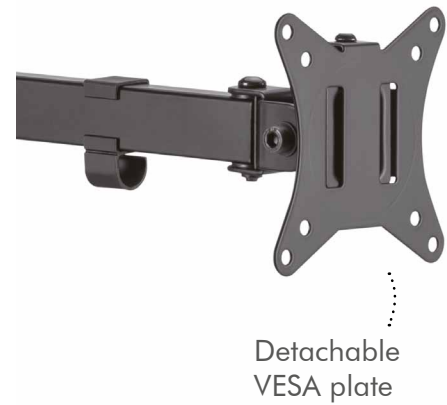

LogiLink®

Monitors Desk Mount

For 17–32" Monitors

Art. No.: BP0170
BP0171

Raise Your Monitor & Free Up Desk Space

The elegant monitor desk mount allows you to extend, tilt and swivel for the best viewing of your screen. Also include in-arm cable clip routes cables, keeping everything organized.

Clutter-free & Ergonomic Design

Frees up your desktop, easily take the strain off of your neck and create better posture to increase work productivity.

Swivel

Smooth & Flexible Adjustments

Offers exceptional range of motion and height adjustments. Easily rotate, swivel & tilt for your desired viewing angle.

Rotation

You can set your monitors at a comfortable eye level.

Sleek Modern Design

The simple, slim design of the mount makes for organized cable management, keeping your desk looking clean and tidy.

Easy Installation

Quick setup with detachable VESA plate and clamp or grommet installation to the desktop.

Specifications:

Art. No.	BP0170	BP0171
Fit Screen Size	17–32"	
Dimensions	11.6 x 30.8 x 56.1 cm	11.6 x 48.4 x 56.1 cm
VESA Compatible	75 x 75, 100 x 100	
Weight Capacity	9 kg	
Tilt Range	-45°/+45°	
Swivel Range	-90°/+90°	
Screen Rotation	-180°/+180°	
Arm Full Extension	20 cm	37.6 cm
Pole Height	40.7 cm	
Cable Management	Yes	
Suggested Desktop Thickness	Clamp: 10–85 mm; Grommet: 10–40 mm	
Material	Steel, plastic	
Color	Black	