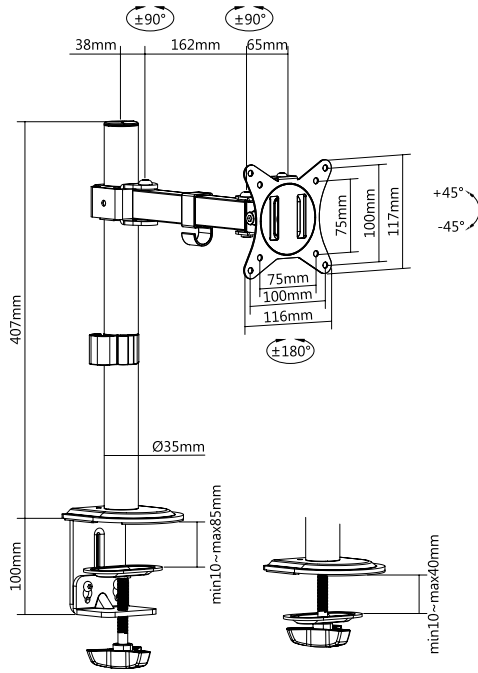

Art-No.	Arm Full Extension	EAN Code
BP0170	20 cm	4052792071160
BP0171	37.6 cm	4052792071177

*The specifications and pictures are subject to change without prior notice.
*All trade names referenced are the registered trademarks of their respective owners.

Quick setup with detachable VESA plate and clamp or grommet installation to the desktop.

Specifications:

Art. No.	BP0170	BP0171
Fit Screen Size	17–32"	
Dimensions	11.6 x 30.8 x 56.1 cm	11.6 x 48.4 x 56.1 cm
VESA Compatible	75 x 75, 100 x 100	
Weight Capacity	9 kg	
Tilt Range	-45°/+45°	
Swivel Range	-90°/+90°	
Screen Rotation	-180°/+180°	
Arm Full Extension	20 cm	37.6 cm
Pole Height	40.7 cm	
Cable Management	Yes	
Suggested Desktop Thickness	Clamp: 10–85 mm; Grommet: 10–40 mm	
Material	Steel, plastic	
Color	Black	

BP0170

BP0171

Package Contents:

- » 1 x Monitor Desk Mount
- » 1 x Screw Package
- » 1 x User Manual

Package Information:

Art-No.	Packing Dimension	Packing Weight	Carton Dimension	Carton Q'ty	Carton Weight
BP0170	425 x 130 x 100 mm	2.63 kg	425 x 130 x 100 mm	1 pc	2.63 kg
BP0171	425 x 130 x 100 mm	2.88 kg	425 x 130 x 100 mm	1 pc	2.88 kg