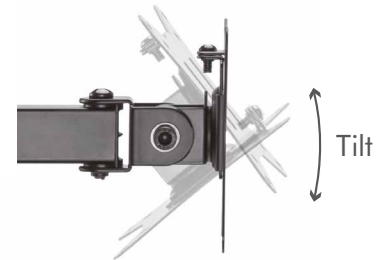

LogiLink®

Monitors Desk Mount

For 17–32" Monitors

Art. No.: BP0170
BP0171

Raise Your Monitor & Free Up Desk Space

The elegant monitor desk mount allows you to extend, tilt and swivel for the best viewing of your screen. Also include in-arm cable clip routes cables, keeping everything organized.

Clutter-free & Ergonomic Design

Frees up your desktop, easily take the strain off of your neck and create better posture to increase work productivity.

Swivel

Smooth & Flexible Adjustments

Offers exceptional range of motion and height adjustments. Easily rotate, swivel & tilt for your desired viewing angle.

Rotation

You can set your monitors at a comfortable eye level.

Sleek Modern Design

The simple, slim design of the mount makes for organized cable management, keeping your desk looking clean and tidy.

Easy Installation

Quick setup with detachable VESA plate and clamp or grommet installation to the desktop.

Specifications:

Art. No.	BP0170	BP0171
Fit Screen Size	17–32"	
Dimensions	11.6 x 30.8 x 56.1 cm	11.6 x 48.4 x 56.1 cm
VESA Compatible	75 x 75, 100 x 100	
Weight Capacity	9 kg	
Tilt Range	-45°/+45°	
Swivel Range	-90°/+90°	
Screen Rotation	-180°/+180°	
Arm Full Extension	20 cm	37.6 cm
Pole Height	40.7 cm	
Cable Management	Yes	
Suggested Desktop Thickness	Clamp: 10–85 mm; Grommet: 10–40 mm	
Material	Steel, plastic	
Color	Black	