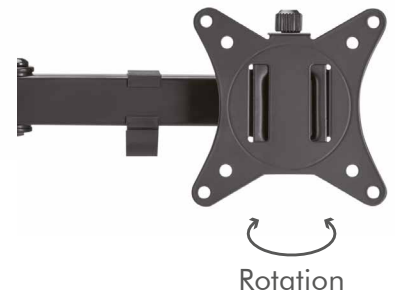

LogiLink®

Dual Monitors Desk Mount

For 17–32" Monitors

Art. No.: BP0172

Raise Your Monitor & Free Up Desk Space

The elegant monitor desk mount allows you to extend, tilt and swivel for the best viewing of your screen. Also include in-arm cable clip routes cables, keeping everything organized.

Frees up your desktop, easily take the strain off of your neck and create better posture to increase work productivity.

Smooth & Flexible Adjustments

Offers exceptional range of motion and height adjustments. Easily rotate, swivel & tilt for your desired viewing angle.

You can set your monitors at a comfortable eye level.

Sleek Modern Look

The simple, slim design of the mount makes for organized cable management, keeping your desk looking clean and tidy.

Easy Installation

Quick setup with detachable VESA plate and clamp or grommet installation to the desktop.

Specifications:

Screen Size	17–32"
Screen Quantity	2
Weight Capacity	Up to 9 kg per arm
VESA Compatible	75x75, 100x100
Tilt Range	+45°/-45°
Swivel Range	+90°/-90°
Screen Rotation	+180°/-180°
Arm Full Extension	37.6 cm
Pole Height	40.7 cm
Quick Release VESA Plate	Yes
Cable Management	Yes
Materials	Steel, plastic
Suggested Desktop Thickness	Clamp: 10–85 mm; Grommet: 10–40 mm
Dimensions	86.9 x 11.2 x 56.1 cm
Color	Black