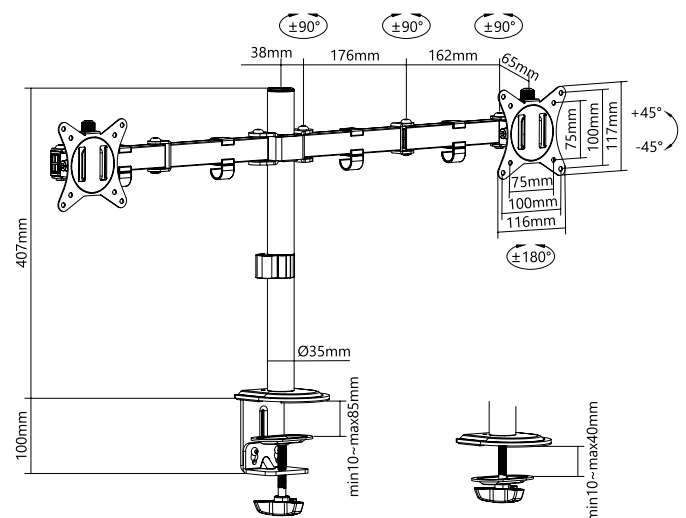

Quick setup with detachable VESA plate and clamp or grommet installation to the desktop.

Specifications:

Screen Size	17–32"
Screen Quantity	2
Weight Capacity	Up to 9 kg per arm
VESA Compatible	75x75, 100x100
Tilt Range	+45°/-45°
Swivel Range	+90°/-90°
Screen Rotation	+180°/-180°
Arm Full Extension	37.6 cm
Pole Height	40.7 cm
Quick Release VESA Plate	Yes
Cable Management	Yes
Materials	Steel, plastic
Suggested Desktop Thickness	Clamp: 10–85 mm; Grommet: 10–40 mm
Dimensions	86.9 x 11.2 x 56.1 cm
Color	Black

Package Contents:

- » 1 x Monitor Desk Mount
- » 1 x Screw Package
- » 1 x User Manual

Package Information:

- » Packing Dimension: 415 x 195 x 115 mm
- » Packing Weight: 3.9 kg
- » Carton Dimension: 415 x 195 x 115 mm
- » Carton Q'ty: 1 pc
- » Carton Weight: 3.9 kg