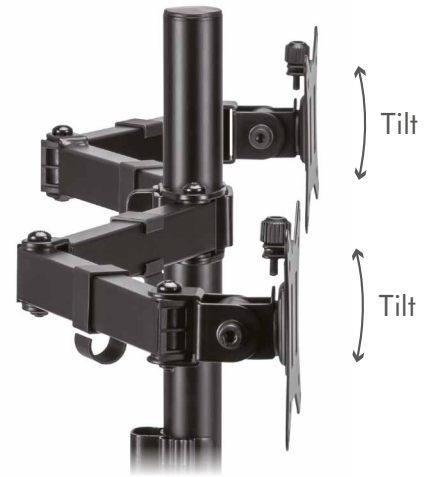

LogiLink®

Dual Monitors Desk Mount

For 17–32" Monitors

Art. No.: BP0172

Raise Your Monitor & Free Up Desk Space

The elegant monitor desk mount allows you to extend, tilt and swivel for the best viewing of your screen. Also include in-arm cable clip routes cables, keeping everything organized.

Frees up your desktop, easily take the strain off of your neck and create better posture to increase work productivity.

Smooth & Flexible Adjustments

Offers exceptional range of motion and height adjustments. Easily rotate, swivel & tilt for your desired viewing angle.

You can set your monitors at a comfortable eye level.

Sleek Modern Look

The simple, slim design of the mount makes for organized cable management, keeping your desk looking clean and tidy.

Easy Installation

Quick setup with detachable VESA plate and clamp or grommet installation to the desktop.

Specifications:

Screen Size	17–32"
Screen Quantity	2
Weight Capacity	Up to 9 kg per arm
VESA Compatible	75x75, 100x100
Tilt Range	+45°/-45°
Swivel Range	+90°/-90°
Screen Rotation	+180°/-180°
Arm Full Extension	37.6 cm
Pole Height	40.7 cm
Quick Release VESA Plate	Yes
Cable Management	Yes
Materials	Steel, plastic
Suggested Desktop Thickness	Clamp: 10–85 mm; Grommet: 10–40 mm
Dimensions	86.9 x 11.2 x 56.1 cm
Color	Black