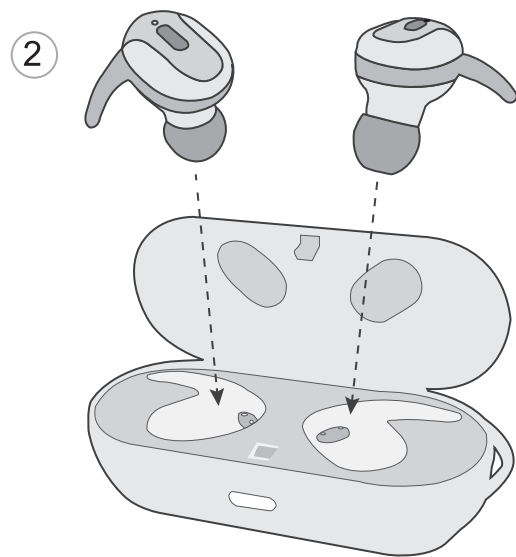

Best Connectivity

BT0044

4 052792 044928

Made in China

RoHS
compliant

* The specifications and pictures are subject to change without notice.
*All trade names referenced are the registered namework of their respective owners.

LogiLink®

True Wireless Headset

Art. No.: BT0044

1 Fully charge the Charging Box before going out.

2 When the Headset ran out of power, recharge the Headset in the Charging Box to extend the playing time.