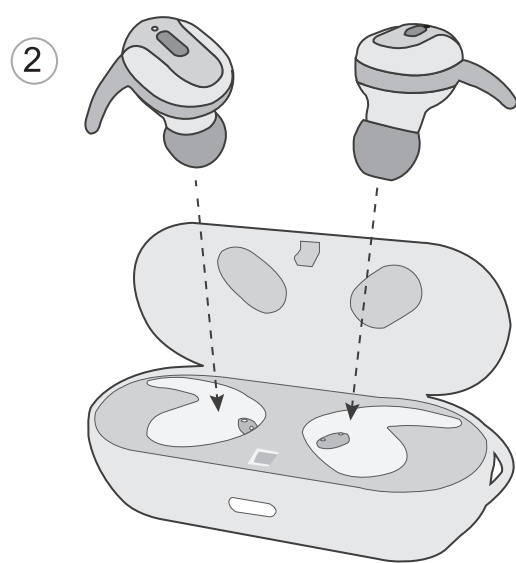

Made in China

Best Connectivity

LogiLink®

True Wireless Headset

Art. No.: BT0044
BT0044W

Specification:

Bluetooth Standard	Bluetooth 4.2+EDR class 2
Bluetooth Profile	A2DP 1.3, HFP 1.6, HSP 1.2, AVRCP1.6
Noise Cancelling	CVC6.0
Operating Distance	Up to 10M in open area
Frequency	2.4GHz
Radio Performance	Receive Sensitivity of -90dBm, TX Power Max 4dBm
Frequency Response	20Hz - 20kHz
Signal to Noise Ratio (SNR)	95dB
Total Harmonic Distortion (THD)	0.1%
Chipset	CSR
Driver diameter	8mm
Impedance	32ohm
Sensitivity	42dB±3dB (at 1kHz, 1Mw)
Battery Type	65mAh Rechargeable Li-Polymer Battery
Charging Box Capacity	300mA (Fully Charge the Headset twice)
Charger Adapter Output	DC 5V/0.2A
Charging Time	2.5 hours max
Music/Talk Time	2.5-3 hours (a set)
Standby Time	Up to 100 hours (a set)
Multi-Function Button	Pairing/Play/Pause/Answer Call/End Call
LED Indicator Status	Red/Blue
Operating Temperature	-10°C ~50°C
Storage Temperature	-20°C ~60°C
Dimension	Charging Box: 90 x 40 x 30mm Earphone: 24 x 30 x 29mm
Weight	1x Earphone: 5g Charging Box + headset: 45g

Best Connectivity

* The specifications and pictures are subject to change without notice.
*All trade names referenced are the registered namework of their respective owners.

Made in China

LogiLink®

True Wireless Headset

Art. No.: BT0044
BT0044W

1 Fully charge the Charging Box before going out.

2 When the Headset ran out of power, recharge the Headset in the Charging Box to extend the playing time.

Package Contents:

- » 1 x Wireless Headset
- » 1 x USB Charging Cable
- » 1 x Portable Charging Box
- » 1 x User Manual