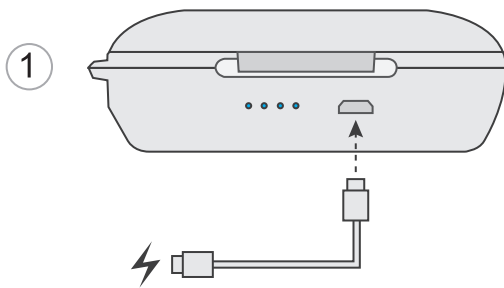

Best Connectivity

* The specifications and pictures are subject to change without notice.
*All trade names referenced are the registered namework of their respective owners.

Made in China

LogiLink®

True Wireless Headset

Art. No.: BT0044
BT0044W

1 Fully charge the Charging Box before going out.

2 When the Headset ran out of power, recharge the Headset in the Charging Box to extend the playing time.

Package Contents:

- » 1 x Wireless Headset
- » 1 x USB Charging Cable
- » 1 x Portable Charging Box
- » 1 x User Manual