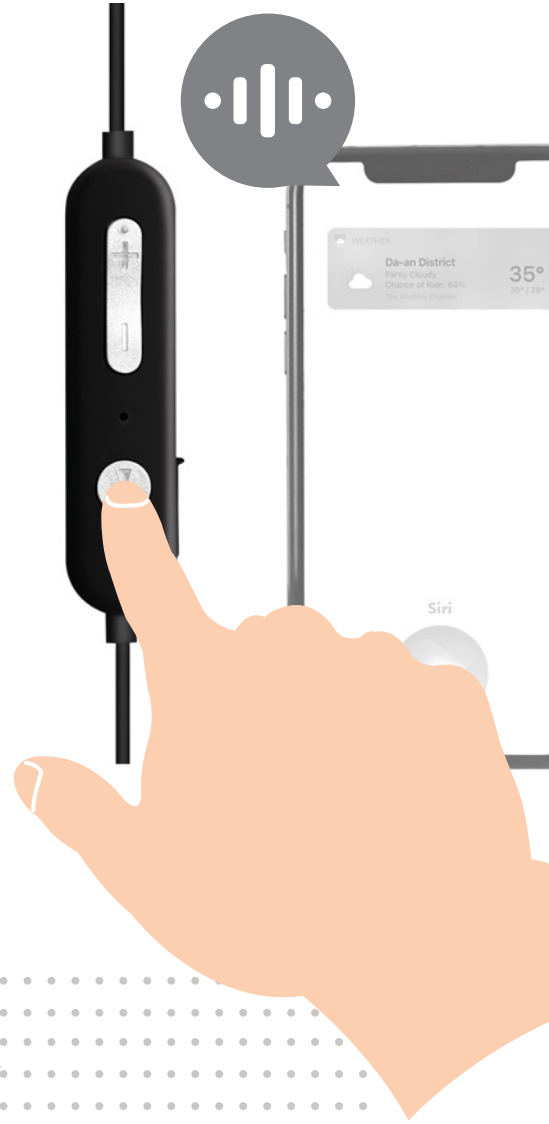

Non-Stop Entertainment

Behind-the-neck design allows for easy use of in-line controls while resting comfortably around your neck.

Simple One-Touch Calls and Music Playback

The in-line controls on the headset cable allow you to adjust the volume, answer and end calls, or skip tracks on your music player or smartphone.

Best Connectivity

At Your Service with Voice Assistance

Press the button for two seconds and you will get instant access to Siri or Google Assistant. Easily perform tasks on commands.

Fit Your Lifestyle

Ergonomic and sleek design; whether playing in your ears or hanging around your neck, it is stable and comfortable for all day long.