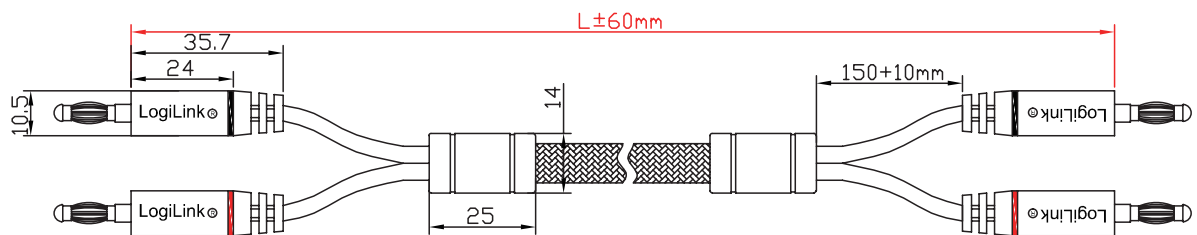

Technical Drawing:

Unit:mm

Package Content:

» 1 x Speaker Cable with Banana Plugs