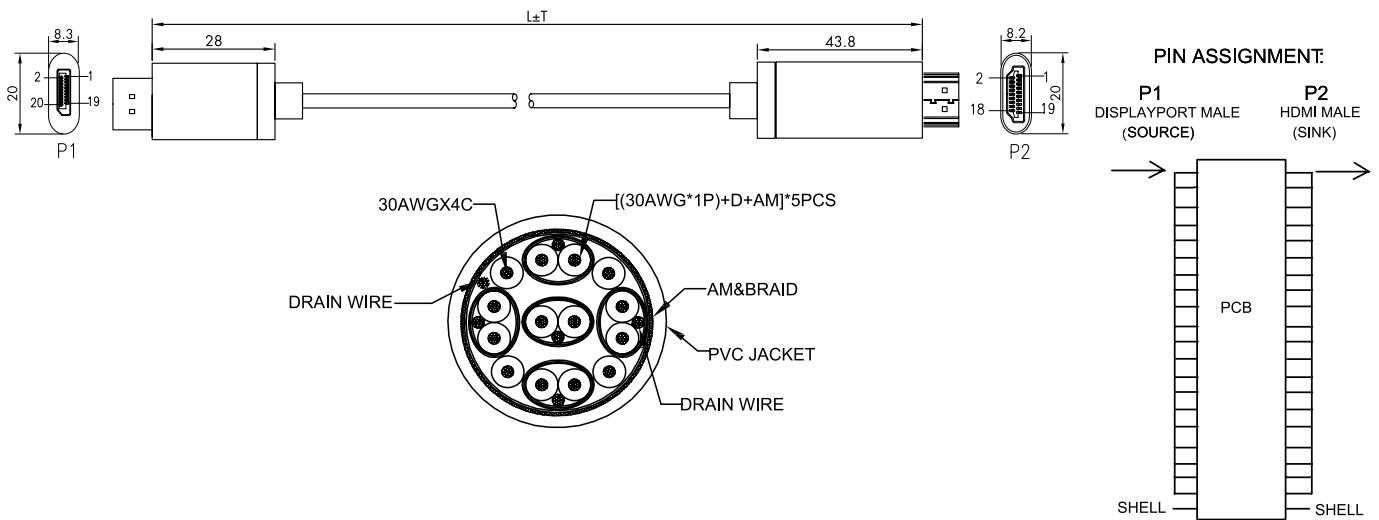

*The specifications and pictures are subject to change without prior notice.
*All trade names referenced are the registered trademarks of their respective owners.

LogiLink®

4K DisplayPort™ Connection Cable DP male to HDMI™ male

Art. No.: CDA0107

Specifications:

Connection 1	DisplayPort 20pin, male
Connection 2	HDMI-A 19pin, male
Connector Material	Gold-Plated
Max. Resolution	4K@60 Hz
Supported Bandwidth	18 Gbps
Cable Length	2 m
Color	Black/Grey