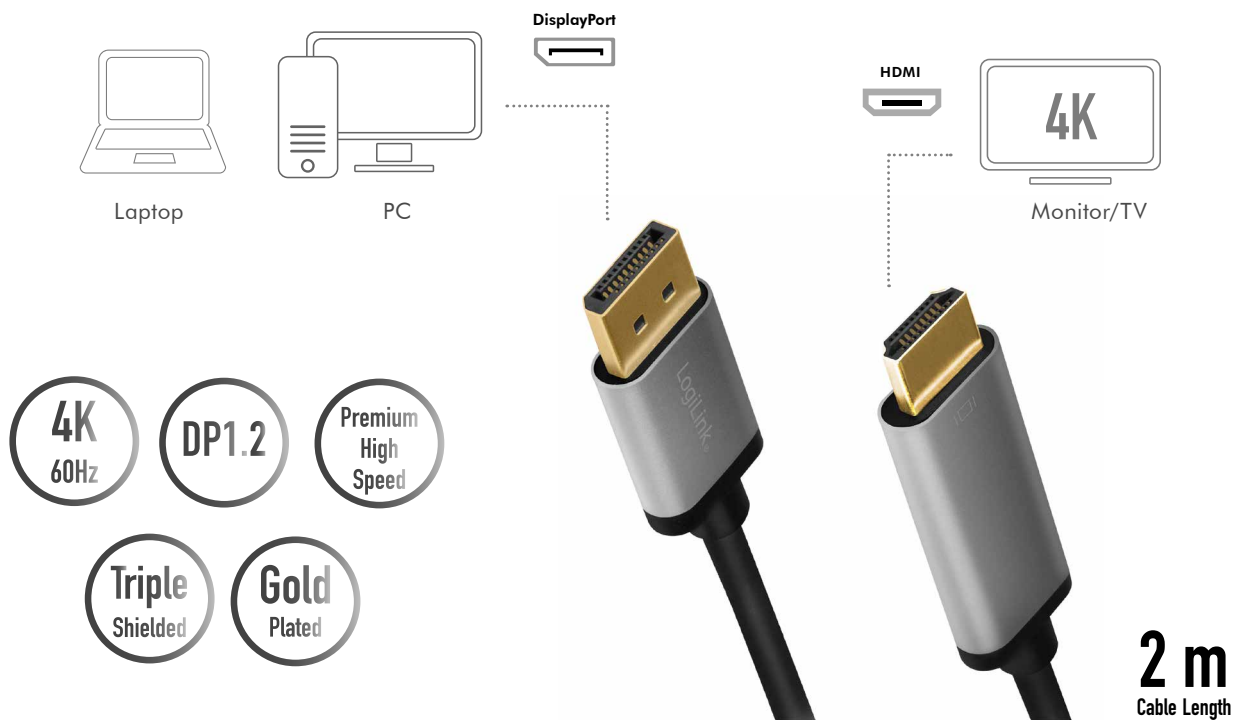

LogiLink®

4K DisplayPort™ Connection Cable DP male to HDMI™ male

Art. No.: CDA0107

This DisplayPort to HDMI cable allow you to connect your DisplayPort equipped laptop or computer to an HDMI display; supports video resolution up to Ultra HD 4K.

- » Compliant to DP1.2 input, video and audio
- » Compliant to Premium High Speed HDMI cables specification output
- » Supports video resolutions up to Ultra HD 4K@60 Hz
- » Supports bandwidth up to 18 Gbps
- » Supports Dolby True HD and DTS HD Master Audio
- » Slim and elegant design with aluminum alloy body and unibody structure
- » No software or driver installation needed
- » Ideal for MacBook Air, MacBook Pro, Surface Pro, iMac, Surface Book, Surface Studio, Surface Dock, and Monitors (like HP, Samsung, Dell, Acer, LG, ASUS), Projectors, TV, etc

Art. No.: CDA0107

Specifications:

Connection 1	DisplayPort 20pin, male
Connection 2	HDMI-A 19pin, male
Connector Material	Gold-Plated
Max. Resolution	4K@60 Hz
Supported Bandwidth	18 Gbps
Cable Length	2 m
Color	Black/Grey