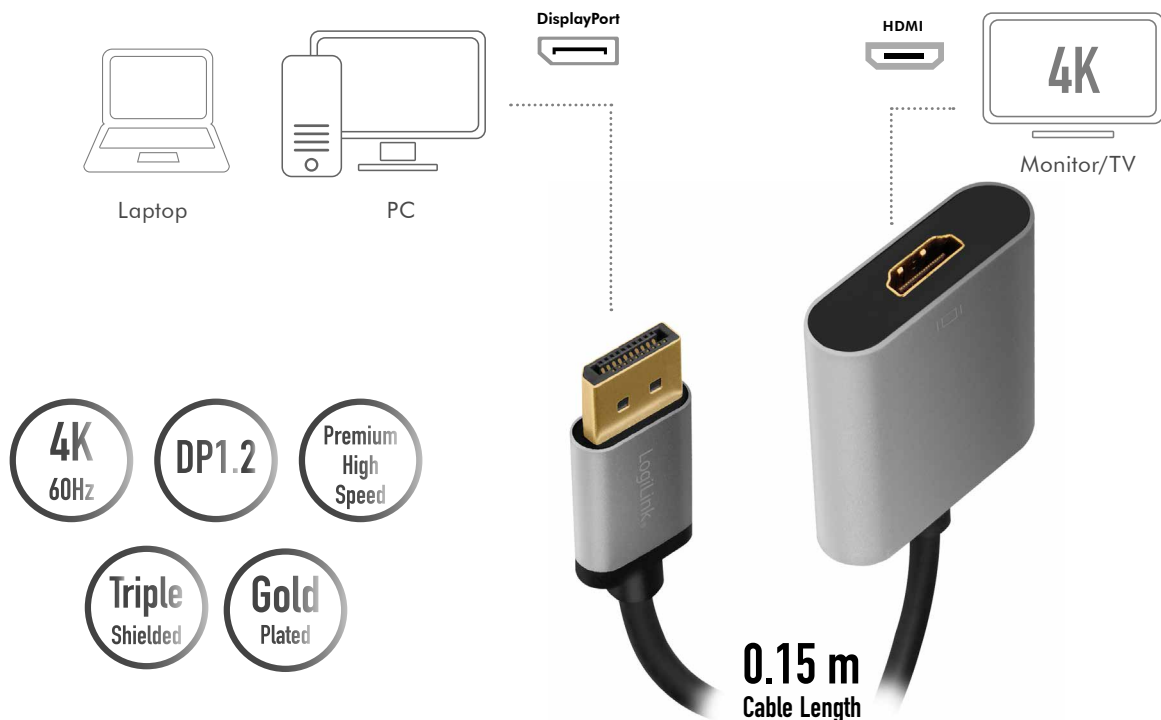

LogiLink®

4K DisplayPort™ to HDMI™ Adapter DP male to HDMI™ female

Art. No.: CDA0108

This DisplayPort to HDMI Adapter allow you to connect your DisplayPort equipped laptop or computer to an HDMI display; supports video resolution up to Ultra HD 4K.

- » Compliant to DP1.2 input, video and audio
- » Compliant to Premium High Speed HDMI specification output
- » Supports video resolutions up to Ultra HD 4K@60 Hz
- » Supports bandwidth up to 18 Gbps
- » Supports Dolby True HD and DTS HD Master Audio
- » Slim and elegant design with aluminum alloy body and unibody structure
- » No software or driver installation needed
- » Ideal for MacBook Air, MacBook Pro, Surface Pro, iMac, Surface Book, Surface Studio, Surface Dock, and Monitors (like HP, Samsung, Dell, Acer, LG, ASUS), Projectors, TV, etc

Art. No.: CDA0108

Specifications:

| | |
|---------------------|-------------------------|
| Connection 1 | DisplayPort 20pin, male |
| Connection 2 | HDMI-A 19pin, female |
| Connector Material | Gold-Plated |
| Max. Resolution | 4K@60 Hz |
| Supported Bandwidth | 18 Gbps |
| Cable Length | 0.15 m |
| Color | Black/Grey |