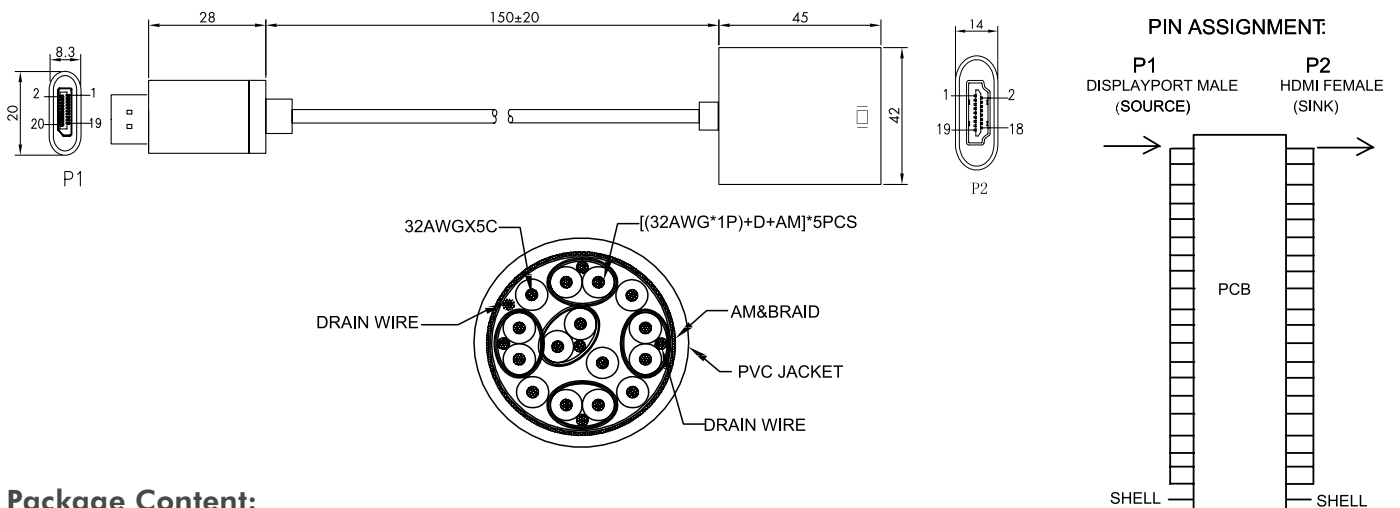

*The specifications and pictures are subject to change without prior notice.
*All trade names referenced are the registered trademarks of their respective owners.

Made in China

LogiLink®

4K DisplayPort™ to HDMI™ Adapter DP male to HDMI™ female

Art. No.: CDA0108

Specifications:

| | |
|---------------------|-------------------------|
| Connection 1 | DisplayPort 20pin, male |
| Connection 2 | HDMI-A 19pin, female |
| Connector Material | Gold-Plated |
| Max. Resolution | 4K@60 Hz |
| Supported Bandwidth | 18 Gbps |
| Cable Length | 0.15 m |
| Color | Black/Grey |

Package Content:

- » 1x DisplayPort to HDMI Adapter

Package Information:

- » Packing Dimension: 193x177x14 mm
- » Packing Weight: 0.04 kg
- » Carton Dimension: 420x380x220 mm
- » Carton Q'ty: 140 pcs
- » Carton Weight: 7 kg