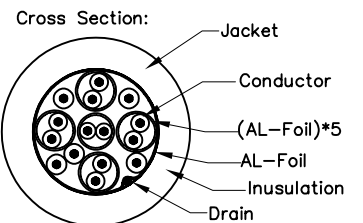

Made in China

LogiLink®

4K HDMI™ Connection Cable

HDMI male to HDMI male

Art. No.: CH0100
 CH0101
 CH0102
 CH0103

Specifications:

Connection 1	HDMI-A 19pin, male
Connection 2	HDMI-A 19pin, male
Connector Material	Gold-Plated
Max. Resolution	4K@60 Hz
Supported Bandwidth	18 Gbps
Color	Black

CONTACTS:

Unit:mm	HDMI(M)	1	3	4	6	7	9	10	12	14	19	13	15	16	18	64
	HDMI(M)	PAIR		PAIR		PAIR		PAIR		PAIR		4C				SHELL

Package Content:

» 1x HDMI Connection Cable

Package Information:

Art-No.	Packing Dimension	Packing Weight	Carton Dimension	Carton Q'ty	Carton Weight
CH0100	190x150x18 mm	0,054 kg	450x330x280 mm	200 pcs	11,6 kg
CH0101	190x150x20 mm	0,091 kg	440x330x220 mm	100 pcs	9,7 kg
CH0102	230x190x23 mm	0,124 kg	450x330x280 mm	100 pcs	13,2 kg
CH0103	230x190x25 mm	0,294 kg	450x330x280 mm	50 pcs	15,5 kg