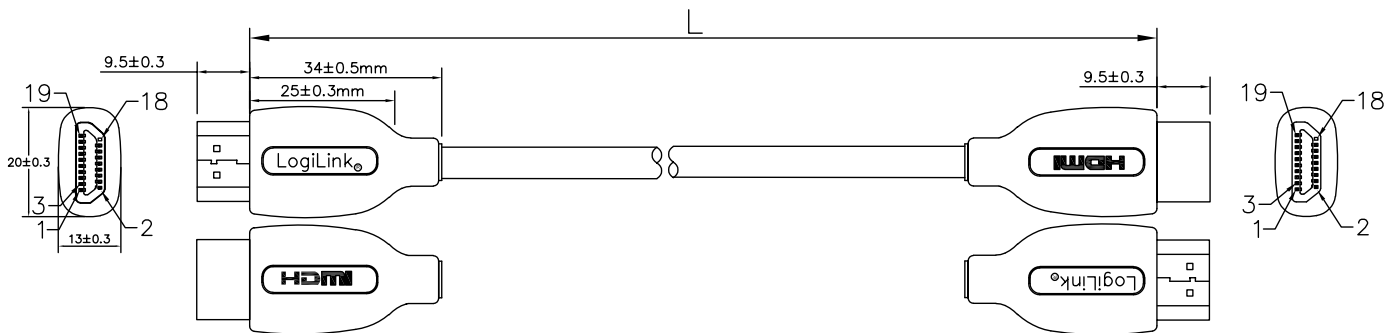

Art-No.	Cable Length	EAN Code
CH0100	1 m	4052792064582
CH0101	2 m	4052792064599
CH0102	3 m	4052792064605
CH0103	5 m	4052792064612

*The specifications and pictures are subject to change without prior notice.
*All trade names referenced are the registered trademarks of their respective owners.

Made in China

LogiLink®

4K HDMI™ Connection Cable

HDMI male to HDMI male

Art. No.: CH0100
 CH0101
 CH0102
 CH0103

Specifications:

Connection 1	HDMI-A 19pin, male
Connection 2	HDMI-A 19pin, male
Connector Material	Gold-Plated
Max. Resolution	4K@60 Hz
Supported Bandwidth	18 Gbps
Color	Black

CONTACTS:

Unit:mm	HDMI(M)	1	3	4	6	7	9	10	12	14	19	13	15	16	18	64
	HDMI(M)	PAIR		PAIR		PAIR		PAIR		PAIR		4C				SHELL

Package Content:

» 1x HDMI Connection Cable

Package Information:

Art-No.	Packing Dimension	Packing Weight	Carton Dimension	Carton Q'ty	Carton Weight
CH0100	190x150x18 mm	0,054 kg	450x330x280 mm	200 pcs	11,6 kg
CH0101	190x150x20 mm	0,091 kg	440x330x220 mm	100 pcs	9,7 kg
CH0102	230x190x23 mm	0,124 kg	450x330x280 mm	100 pcs	13,2 kg
CH0103	230x190x25 mm	0,294 kg	450x330x280 mm	50 pcs	15,5 kg