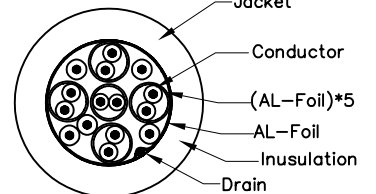

Made in China

LogiLink®

4K HDMI™ Connection Cable

HDMI male to HDMI male

Art. No.: CH0100
CH0101
CH0102
CH0103

Specifications:

Connection 1	HDMI-A 19pin, male
Connection 2	HDMI-A 19pin, male
Connector Material	Gold-Plated
Max. Resolution	4K@60 Hz
Supported Bandwidth	18 Gbps
Color	Black

CONTACTS:

Unit:mm	HDMI(M)	1	3	4	6	7	9	10	12	14	19	13	15	16	18	64
	HDMI(M)	PAIR		PAIR		PAIR		PAIR		PAIR		4C				SHELL

Cross Section:

Package Content:

» 1x HDMI Connection Cable

Package Information:

Art-No.	Packing Dimension	Packing Weight	Carton Dimension	Carton Q'ty	Carton Weight
CH0100	190x150x18 mm	0,054 kg	450x330x280 mm	200 pcs	11,6 kg
CH0101	190x150x20 mm	0,091 kg	440x330x220 mm	100 pcs	9,7 kg
CH0102	230x190x23 mm	0,124 kg	450x330x280 mm	100 pcs	13,2 kg
CH0103	230x190x25 mm	0,294 kg	450x330x280 mm	50 pcs	15,5 kg