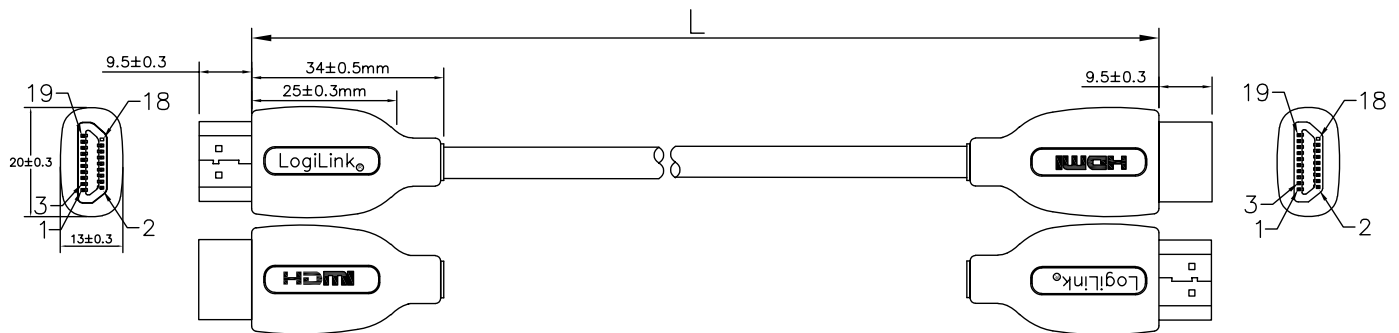

Art-No.	Cable Length	EAN Code
CH0100	1 m	4052792064582
CH0101	2 m	4052792064599
CH0102	3 m	4052792064605
CH0103	5 m	4052792064612

*The specifications and pictures are subject to change without prior notice.
*All trade names referenced are the registered trademarks of their respective owners.

Made in China

LogiLink®

4K HDMI™ Connection Cable

HDMI male to HDMI male

Art. No.: CH0100
CH0101
CH0102
CH0103

Specifications:

Connection 1	HDMI-A 19pin, male
Connection 2	HDMI-A 19pin, male
Connector Material	Gold-Plated
Max. Resolution	4K@60 Hz
Supported Bandwidth	18 Gbps
Color	Black

CONTACTS:

Unit:mm	HDMI(M)	1	3	4	6	7	9	10	12	14	19	13	15	16	18	64
	HDMI(M)	PAIR		PAIR		PAIR		PAIR		PAIR		4C				SHELL

Cross Section:

Package Content:

» 1x HDMI Connection Cable

Package Information:

Art-No.	Packing Dimension	Packing Weight	Carton Dimension	Carton Q'ty	Carton Weight
CH0100	190x150x18 mm	0,054 kg	450x330x280 mm	200 pcs	11,6 kg
CH0101	190x150x20 mm	0,091 kg	440x330x220 mm	100 pcs	9,7 kg
CH0102	230x190x23 mm	0,124 kg	450x330x280 mm	100 pcs	13,2 kg
CH0103	230x190x25 mm	0,294 kg	450x330x280 mm	50 pcs	15,5 kg