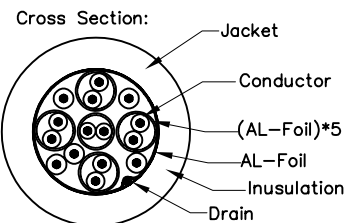

Made in China

LogiLink®

4K HDMI™ Connection Cable

HDMI male to HDMI male

Art. No.: CH0100
 CH0101
 CH0102
 CH0103

Specifications:

Connection 1	HDMI-A 19pin, male
Connection 2	HDMI-A 19pin, male
Connector Material	Gold-Plated
Max. Resolution	4K@60 Hz
Supported Bandwidth	18 Gbps
Color	Black

CONTACTS:

Unit:mm	HDMI(M)	1	3	4	6	7	9	10	12	14	19	13	15	16	18	64
	HDMI(M)	PAIR		PAIR		PAIR		PAIR		PAIR		4C				SHELL

Package Content:

» 1x HDMI Connection Cable

Package Information:

Art-No.	Packing Dimension	Packing Weight	Carton Dimension	Carton Q'ty	Carton Weight
CH0100	190x150x18 mm	0,054 kg	450x330x280 mm	200 pcs	11,6 kg
CH0101	190x150x20 mm	0,091 kg	440x330x220 mm	100 pcs	9,7 kg
CH0102	230x190x23 mm	0,124 kg	450x330x280 mm	100 pcs	13,2 kg
CH0103	230x190x25 mm	0,294 kg	450x330x280 mm	50 pcs	15,5 kg