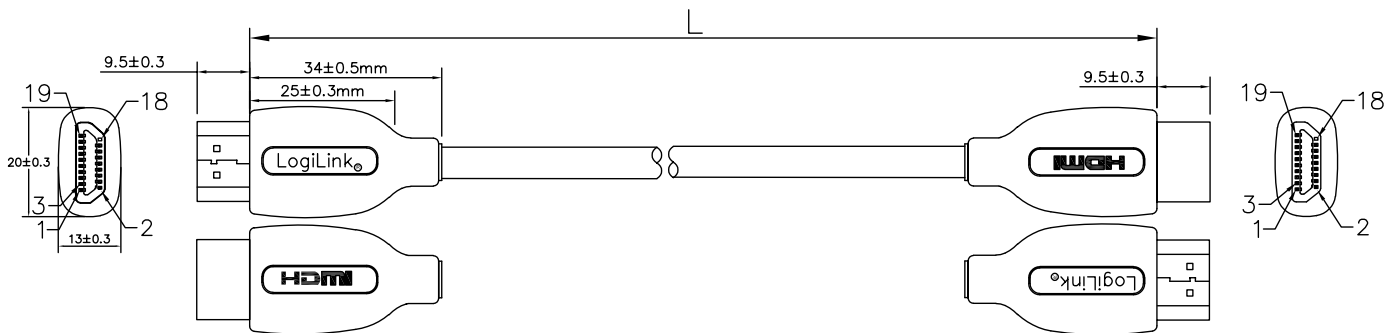

Art-No.	Cable Length	EAN Code
CH0100	1 m	4052792064582
CH0101	2 m	4052792064599
CH0102	3 m	4052792064605
CH0103	5 m	4052792064612

*The specifications and pictures are subject to change without prior notice.
*All trade names referenced are the registered trademarks of their respective owners.

Made in China

LogiLink®

4K HDMI™ Connection Cable

HDMI male to HDMI male

Art. No.: CH0100
 CH0101
 CH0102
 CH0103

Specifications:

Connection 1	HDMI-A 19pin, male
Connection 2	HDMI-A 19pin, male
Connector Material	Gold-Plated
Max. Resolution	4K@60 Hz
Supported Bandwidth	18 Gbps
Color	Black

CONTACTS:

Unit:mm	HDMI(M)	1	3	4	6	7	9	10	12	14	19	13	15	16	18	64
	HDMI(M)	PAIR		PAIR		PAIR		PAIR		PAIR		4C				SHELL

Package Content:

» 1x HDMI Connection Cable

Package Information:

Art-No.	Packing Dimension	Packing Weight	Carton Dimension	Carton Q'ty	Carton Weight
CH0100	190x150x18 mm	0,054 kg	450x330x280 mm	200 pcs	11,6 kg
CH0101	190x150x20 mm	0,091 kg	440x330x220 mm	100 pcs	9,7 kg
CH0102	230x190x23 mm	0,124 kg	450x330x280 mm	100 pcs	13,2 kg
CH0103	230x190x25 mm	0,294 kg	450x330x280 mm	50 pcs	15,5 kg