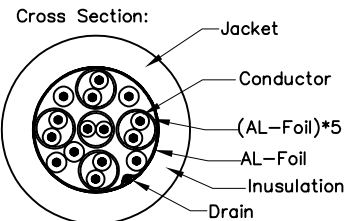

Made in China

LogiLink®

4K HDMI™ Connection Cable

HDMI male to HDMI male

Art. No.: CH0100
 CH0101
 CH0102
 CH0103

Specifications:

Connection 1	HDMI-A 19pin, male
Connection 2	HDMI-A 19pin, male
Connector Material	Gold-Plated
Max. Resolution	4K@60 Hz
Supported Bandwidth	18 Gbps
Color	Black

CONTACTS:

Unit:mm	HDMI(M)	1	3	4	6	7	9	10	12	14	19	13	15	16	18	64
	HDMI(M)	PAIR		PAIR		PAIR		PAIR		PAIR		4C				SHELL

Package Content:

» 1x HDMI Connection Cable

Package Information:

Art-No.	Packing Dimension	Packing Weight	Carton Dimension	Carton Q'ty	Carton Weight
CH0100	190x150x18 mm	0,054 kg	450x330x280 mm	200 pcs	11,6 kg
CH0101	190x150x20 mm	0,091 kg	440x330x220 mm	100 pcs	9,7 kg
CH0102	230x190x23 mm	0,124 kg	450x330x280 mm	100 pcs	13,2 kg
CH0103	230x190x25 mm	0,294 kg	450x330x280 mm	50 pcs	15,5 kg