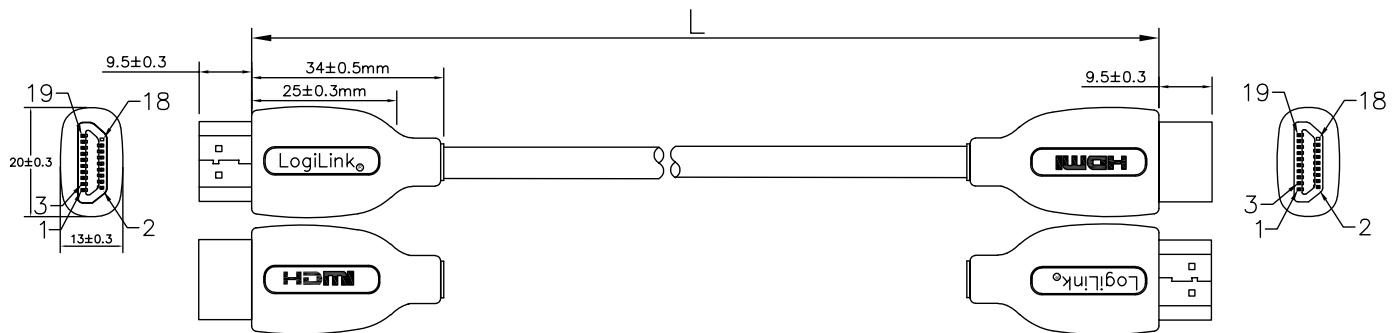

Art-No.	Cable Length	EAN Code
CH0100	1 m	4052792064582
CH0101	2 m	4052792064599
CH0102	3 m	4052792064605
CH0103	5 m	4052792064612

*The specifications and pictures are subject to change without prior notice.
*All trade names referenced are the registered trademarks of their respective owners.

Made in China

LogiLink®

4K HDMI™ Connection Cable

HDMI male to HDMI male

Art. No.: CH0100
 CH0101
 CH0102
 CH0103

Specifications:

Connection 1	HDMI-A 19pin, male
Connection 2	HDMI-A 19pin, male
Connector Material	Gold-Plated
Max. Resolution	4K@60 Hz
Supported Bandwidth	18 Gbps
Color	Black

CONTACTS:

Unit:mm	HDMI(M)	1	3	4	6	7	9	10	12	14	19	13	15	16	18	64
	HDMI(M)	PAIR		PAIR		PAIR		PAIR		PAIR		4C				SHELL

Package Content:

» 1x HDMI Connection Cable

Package Information:

Art-No.	Packing Dimension	Packing Weight	Carton Dimension	Carton Q'ty	Carton Weight
CH0100	190x150x18 mm	0,054 kg	450x330x280 mm	200 pcs	11,6 kg
CH0101	190x150x20 mm	0,091 kg	440x330x220 mm	100 pcs	9,7 kg
CH0102	230x190x23 mm	0,124 kg	450x330x280 mm	100 pcs	13,2 kg
CH0103	230x190x25 mm	0,294 kg	450x330x280 mm	50 pcs	15,5 kg