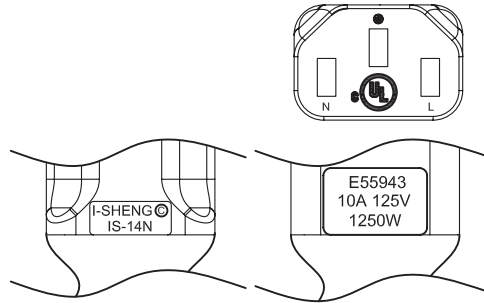

THE INFORMATION CONTAINED IN THIS DRAWING IS THE SOLE PROPERTY OF 2DIRECT GMBH. ANY REPRODUCTION IN PART OR WHOLE WITHOUT THE WRITTEN PERMISSION OF 2DIRECT GMBH IS PROHIBITED. WE RESERVE THE RIGHT TO MAKE TECHNICAL CHANGES. TECHNISCHE ÄNDERUNGEN VORBEHALTEN.

REVISIONS			
REV	DESCRIPTION	DATE	APPROVED
A	INITIAL RELEASE	09/09/19	

MARKING:

MARKING: