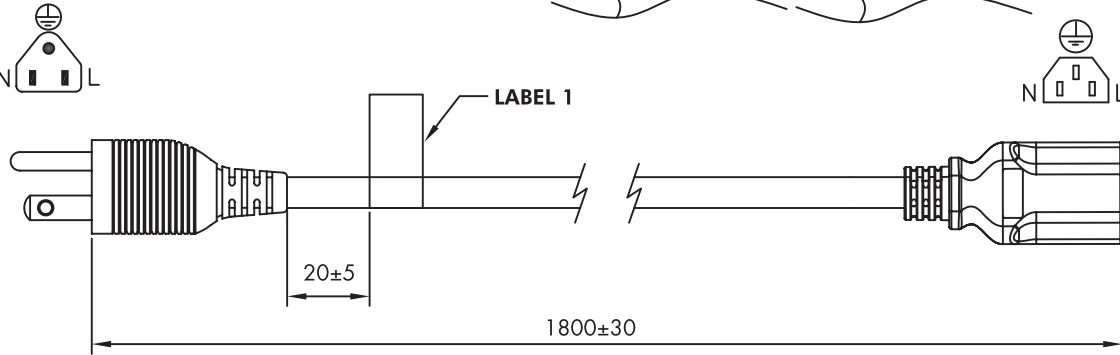

REVISIONS			
REV	DESCRIPTION	DATE	APPROVED
A	INITIAL RELEASE	09/09/19	

MARKING:

MARKING:

NOTE: LABEL INK BLACK, PAPER WHITE

NOTE:
1. LABEL CODE: EAN-13
2. SCAN CONTENT: 4260113573426

WIRING COLOR:

- E: GREEN
- N: WHITE
- L: BLACK

LEGEND ON CORD:

(UL) E315167 SVT 105°C 3X18AWG(0.824mm²) 300V VW-1 I-SHENG
CSA LL81924 TYPE SVT 105°C 3X0.824mm² (18AWG) 300V VW-1

1	Ø4.75 BRASS TUBE	1PC
2	KWC-50T BLADE	2PCS
3	305 INNER BODY	1PC
4	305 OUT COVER	1PC
5	PVC 35P (SA93, SP-305B)	21G
6	IS-14N TERMINAL	3PCS
7	IS-14N INNER BODY	1 SET
8	PVC 45P (SA87, IS-14N)	14G
9	PE TIE (BLACK, 6 INCH)	1PC

2direct GmbH			
PRODUCT TITLE POWER CABLE, US MALE NEMA 5-15P TO IEC C13 FEMALE, BLACK, 1.8M			
ITEM NO.	CP099	DWG. NO.	DW-CP099
COLOR VARIATIONS MAY OCCUR		SCALE: NONE	SHEET 1 / 1

X-ON Electronics

Largest Supplier of Electrical and Electronic Components