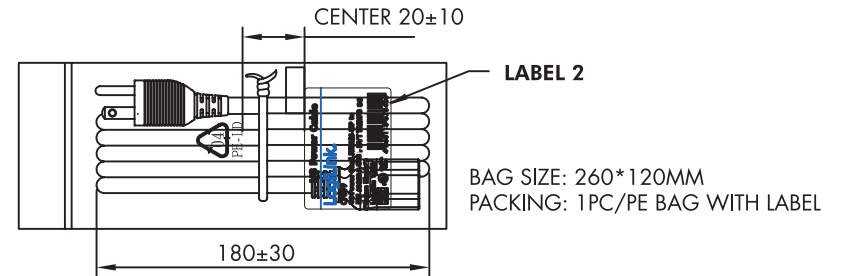

REVISIONS			
REV	DESCRIPTION	DATE	APPROVED
A	INITIAL RELEASE	09/09/19	

MARKING:

MARKING:

NOTE: LABEL INK BLACK, PAPER WHITE

NOTE:
1. LABEL CODE: EAN-13
2. SCAN CONTENT: 4260113573426

WIRING COLOR:

- E: GREEN
- N: WHITE
- L: BLACK

LEGEND ON CORD:

(UL) E315167 SVT 105°C 3X18AWG(0.824mm²) 300V VW-1 I-SHENG
CSA LL81924 TYPE SVT 105°C 3X0.824mm² (18AWG) 300V VW-1

1	Ø4.75 BRASS TUBE	1PC
2	KWC-50T BLADE	2PCS
3	305 INNER BODY	1PC
4	305 OUT COVER	1PC
5	PVC 35P (SA93, SP-305B)	21G
6	IS-14N TERMINAL	3PCS
7	IS-14N INNER BODY	1 SET
8	PVC 45P (SA87, IS-14N)	14G
9	PE TIE (BLACK, 6 INCH)	1PC

PACKAGING INFORMATION		
PACKING DIMENSION	260 x 120	mm
PACKING WEIGHT		kg
CARTON DIMENSION		mm
CARTON QUANTITY		pcs
CARTON WEIGHT		kg

DIMENSIONAL TOLERANCES UNLESS OTHERWISE NOTED			APPROVALS	DATE
TOLERANCE	inch	mm		
.X			DRAWN BY R.L	09/09/19
.XX			CHECKED BY	
.XXX			APPROVED BY	
PROJECTION			CONFIGURATION DETAILS OF UNDIMENSIONED FEATURES MAY VARY	

2direct GmbH			
PRODUCT TITLE POWER CABLE, US MALE NEMA 5-15P TO IEC C13 FEMALE, BLACK, 1.8M			
ITEM NO.	CP099	DWG. NO.	DW-CP099
COLOR VARIATIONS MAY OCCUR		SCALE: NONE	SHEET 1 / 1

X-ON Electronics

Largest Supplier of Electrical and Electronic Components