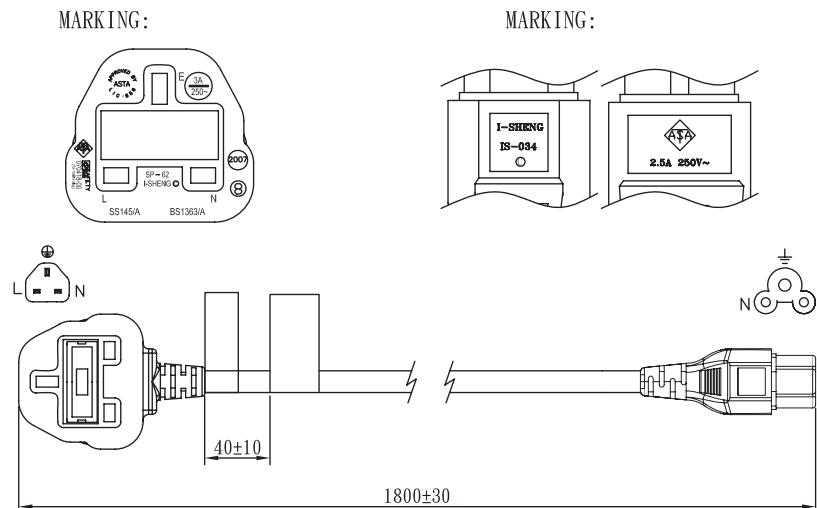

LogiLink®

Power Cord

UK Plug to IEC C5 Socket

Art. No.: CP120

The LogiLink power cord has a male BS 1363 plug and a female IEC C5 connector. It is ideal as a power cord for notebook power supplies or other electronic devices, which need to be connected to an UK socket.

Features:

- » Connection 1: BS 1363 plug, straight
- » Connection 2: IEC C5 socket, straight
- » Cable in accordance with H03VV-F 3G
- » Diameter: $3 \times 0.75 \text{ mm}^2$
- » Operating voltage: 250V
- » Max current capacity: 3A
- » ASTA approved
- » Length: 1.8m
- » Color: Black

Technical Drawing:

Package Content:

- » 1 x Power Cable

Package Information:

- » Packing Dimension: 260 x 120 x 20mm
- » Packing Weight: 0.19kg
- » Carton Dimension: 546 x 355 x 197mm
- » Carton Q'ty: 75pcs
- » Carton Weight: 14.61kg