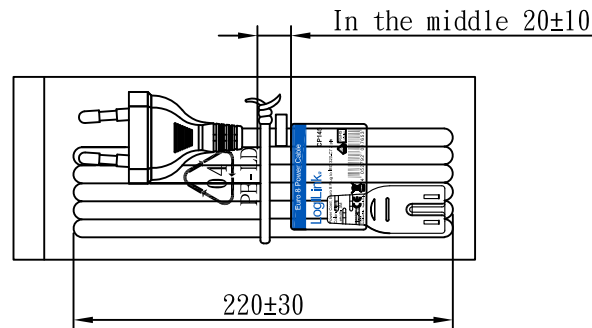

MARKING:

MARKING:

WIRING COLOR:

N: Blue  
L: Brown

LENGTH ON CORD: (E01-14)

I-SHENG SGIS <VDE> KEMA-KEUR 1376 1376 1376 <VDE> △ CEBC 809 S D N T  
NF-USE 1346 IEMMEQU H03VVH2-F 2x0.75mm<sup>2</sup> 300/300V -LF- CE

No	BOM ITEM	Q' TY	P/N
1	SP-021 INSERT	1 PCS	MB021012
2	PVC 45P (SA87, SP-021A)	16 g	RPP04512
3	2.35B PHOSPHOR BRONZE TUBE	2 pcs	BPP0037B
4	IS-033C INNER BODY	1 pcs	MI33C012
5	PVC 45P (SA87, IS-033C)	7 g	RPP04512
6	PE TIE(BLACK 6 inch)	1 pcs	KBB10006
7	PE BAG (120*290)	1 pcs	KPR11000
8	PE BAG LABEL	1 pcs	
9	WIRE LABEL	1 pcs	

Note : 1. Barcode label : EAN-13,  
For : 4052792047653

CABLE	H03VVH2-F 2x0.75 凹 CT-12 (BLACK)			
PLUG	SP-021A + IS-033C	LENGTH	3000	UNIT mm
CLIENT	NAME	2Direct GmbH	N/W	UNIT kg
	P/N	CP145	SG DWG	SR-174429 VER. A
<b>2direct GmbH</b>			Design. by	
			Review. by	
			Approval. by	
T18 VB2013 12 300 DG				