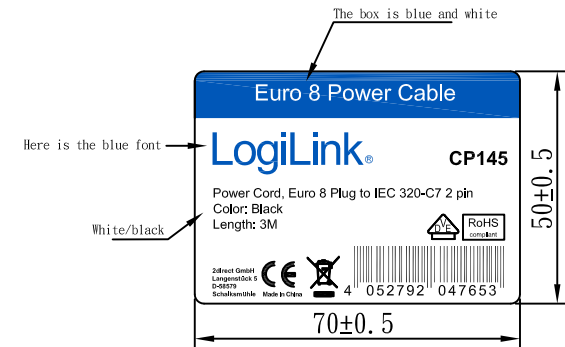

MARKING:

MARKING:

WIRING COLOR:

N: Blue  
L: Brown

LENGTH ON CORD: (E01-14)

I-SHENG SGIS <VDE> KEMA-KEUR 1376 1376 1376 <VDE> △ CEBC 809 S D N T  
NF-USE 1346 IEMMEQU H03VVH2-F 2x0.75mm<sup>2</sup> 300/300V -LF- CE

No	BOM ITEM	Q' TY	P/N
1	SP-021 INSERT	1 PCS	MB021012
2	PVC 45P (SA87, SP-021A)	16 g	RPP04512
3	2.35B PHOSPHOR BRONZE TUBE	2 pcs	BPP0037B
4	IS-033C INNER BODY	1 pcs	MI33C012
5	PVC 45P (SA87, IS-033C)	7 g	RPP04512
6	PE TIE(BLACK 6 inch)	1 pcs	KBB10006
7	PE BAG (120*290)	1 pcs	KPR11000
8	PE BAG LABEL	1 pcs	
9	WIRE LABEL	1 pcs	

Note : 1. Barcode label : EAN-13,  
For : 4052792047653

CABLE	H03VVH2-F 2x0.75 凹 CT-12 (BLACK)			
PLUG	SP-021A + IS-033C	LENGTH	3000	UNIT mm
CLIENT	NAME	2Direct GmbH	N/W	UNIT kg
	P/N	CP145	SG DWG	SR-174429 VER. A
<b>2direct GmbH</b>			Design. by	
			Review. by	
			Approval. by	
T18 VB2013 12 300 DG				