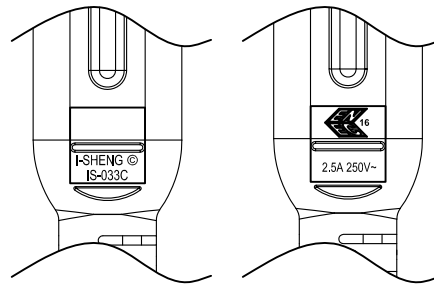

MARKING:

MARKING:

WIRING COLOR:

N: Blue  
L: Brown

LENGTH ON CORD: (E01-14)

I-SHENG SGIS <VDE> KEMA-KEUR 1376 1376 1376 <VDE> △ CEBC 809 S D N T  
NF-USE 1346 IEMMEQU H03VVH2-F 2x0.75mm<sup>2</sup> 300/300V -LF- CE

Note : 1. Barcode label : EAN-13,  
For : 4052792047653

CABLE	H03VVH2-F 2x0.75 凹 CT-12 (BLACK)			
PLUG	SP-021A + IS-033C	LENGTH	3000	UNIT mm
CLIENT	NAME	2Direct GmbH	N/W	UNIT kg
	P/N	CP145	SG DWG	SR-174429 VER. A
<b>2direct GmbH</b>			Design. by	
			Review. by	
			Approval. by	
T18 VB2013 12 300 DG				