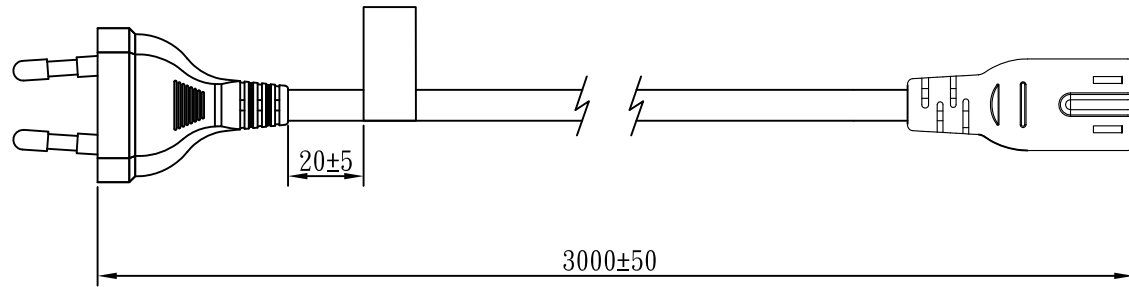

MARKING:

MARKING:

WIRING COLOR:

N: Blue  
L: Brown

LENGTH ON CORD: (E01-14)

I-SHENG SGIS <VDE> KEMA-KEUR 1376 1376 1376 <VDE> △ CEBC 809 S D N T  
NF-USE 1346 IEMMEQU H03VVH2-F 2x0.75mm<sup>2</sup> 300/300V -LF- CE

No	BOM ITEM	Q' TY	P/N
1	SP-021 INSERT	1 PCS	MB021012
2	PVC 45P (SA87, SP-021A)	16 g	RPP04512
3	2.35B PHOSPHOR BRONZE TUBE	2 pcs	BPP0037B
4	IS-033C INNER BODY	1 pcs	MI33C012
5	PVC 45P (SA87, IS-033C)	7 g	RPP04512
6	PE TIE(BLACK 6 inch)	1 pcs	KBB10006
7	PE BAG (120*290)	1 pcs	KPR11000
8	PE BAG LABEL	1 pcs	
9	WIRE LABEL	1 pcs	

Note : 1. Barcode label : EAN-13,  
For : 4052792047653

CABLE	H03VVH2-F 2x0.75 凹 CT-12 (BLACK)			
PLUG	SP-021A + IS-033C	LENGTH	3000	UNIT mm
CLIENT	NAME	2Direct GmbH	N/W	UNIT kg
	P/N	CP145	SG DWG	SR-174429 VER. A
<b>2direct GmbH</b>			Design. by	
			Review. by	
			Approval. by	
T18 VB2013 12 300 DG				