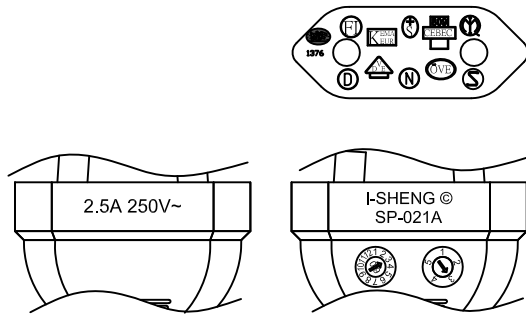

MARKING:

MARKING:

WIRING COLOR:

N: Blue  
L: Brown

LENGTH ON CORD: (E01-14)

I-SHENG SGIS <VDE> KEMA-KEUR 1376 1376 1376 <VDE> △ CEBC 809 S D N T  
NF-USE 1346 IEMMEQU H03VVH2-F 2x0.75mm<sup>2</sup> 300/300V -LF- CE

No	BOM ITEM	Q' TY	P/N
1	SP-021 INSERT	1 PCS	MB021012
2	PVC 45P (SA87, SP-021A)	16 g	RPP04512
3	2.35B PHOSPHOR BRONZE TUBE	2 pcs	BPP0037B
4	IS-033C INNER BODY	1 pcs	MI33C012
5	PVC 45P (SA87, IS-033C)	7 g	RPP04512
6	PE TIE(BLACK 6 inch)	1 pcs	KBB10006
7	PE BAG (120*290)	1 pcs	KPR11000
8	PE BAG LABEL	1 pcs	
9	WIRE LABEL	1 pcs	

Note : 1. Barcode label : EAN-13,  
For : 4052792047653

CABLE	H03VVH2-F 2x0.75 凹 CT-12 (BLACK)			
PLUG	SP-021A + IS-033C	LENGTH	3000	UNIT mm
CLIENT	NAME	2Direct GmbH	N/W	UNIT kg
	P/N	CP145	SG DWG	SR-174429 VER. A
<b>2direct GmbH</b>			Design. by	
			Review. by	
			Approval. by	
T18 VB2013 12 300 DG				