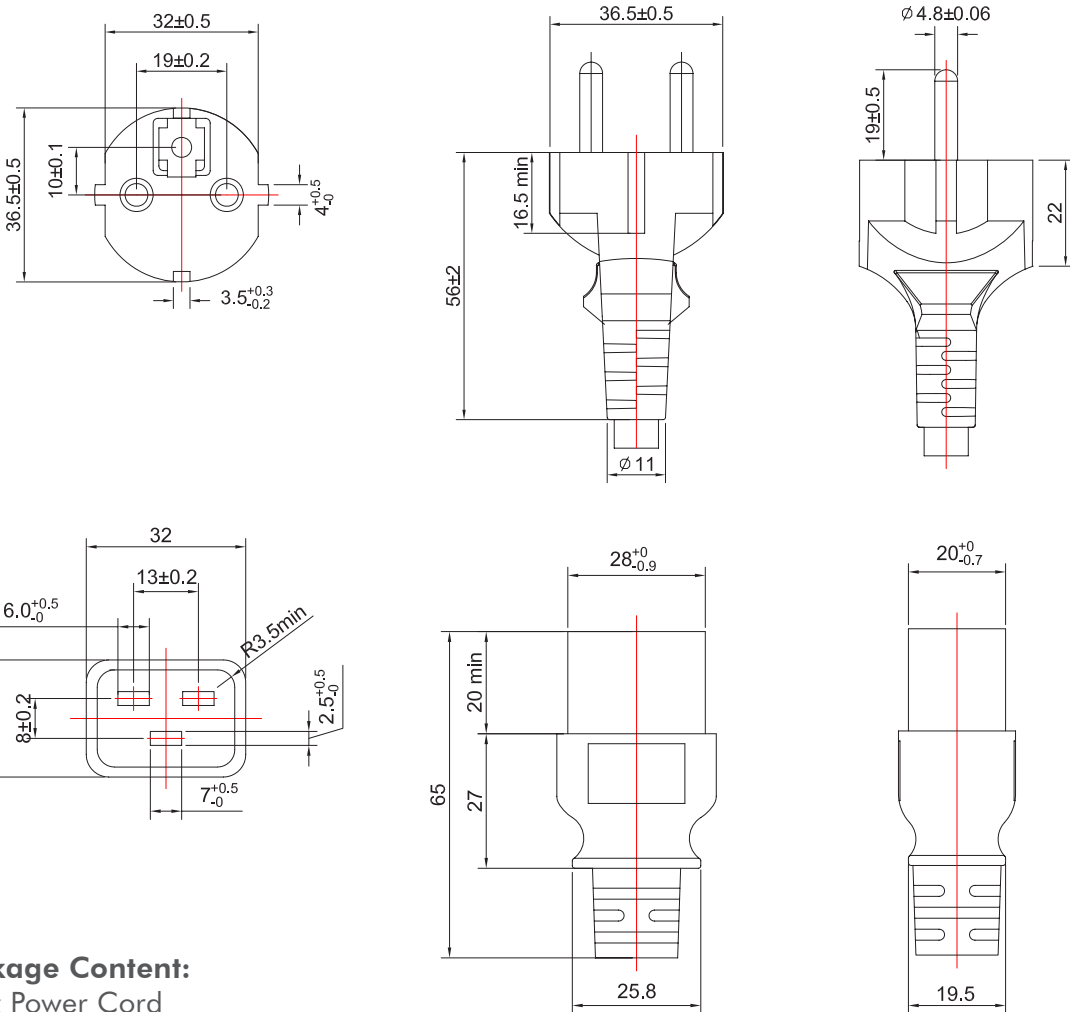

Unit: mm

Package Content:

» 1 x Power Cord

Package Information:

Art-No.	Packing Dimension	Packing Weight	Carton Dimension	Carton Q'ty	Carton Weight
CP151	260 x 120 x 0.04mm	0.16kg	510 x 340 x 170mm	100pcs	16.72kg
CP152	260 x 120 x 0.04mm	0.22kg	510 x 340 x 170mm	85pcs	19.65kg
CP153	290 x 140 x 0.04mm	0.43kg	510 x 340 x 170mm	35pcs	15.88kg

RoHS
compliant

*The specifications and pictures are subject to change without prior notice.
*All trade names referenced are the registered trademarks of their respective owners.

Best Connectivity