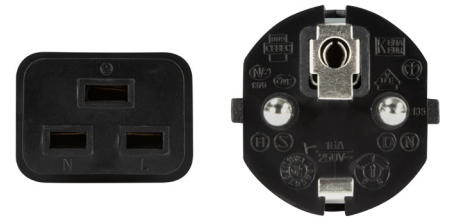

## Power Cord

German Plug to IEC C19 Female

Art. No.: CP151  
CP152  
CP153

A durable cable designed to power your computer, server or PDU equipments from a grounded power outlet. Make your work environment more flexible and efficient in different cable sizes.

### Features:

- » Connection 1: German plug (CEE 7/7), straight
- » Connection 2: IEC 60320-C19 female, straight
- » Cable in accordance with H05VV-F3G, VDE approved
- » Operating voltage: 250V
- » Max current capacity: 16A
- » Color: Black

Art-No.	Cable Length	Diameter	EAN Code
CP151	1.0m	3 x 1.0mm <sup>2</sup>	4052792051179
CP152	1.8m	3 x 1.0mm <sup>2</sup>	4052792051186
CP153	3.0m	3 x 1.5mm <sup>2</sup>	4052792051193