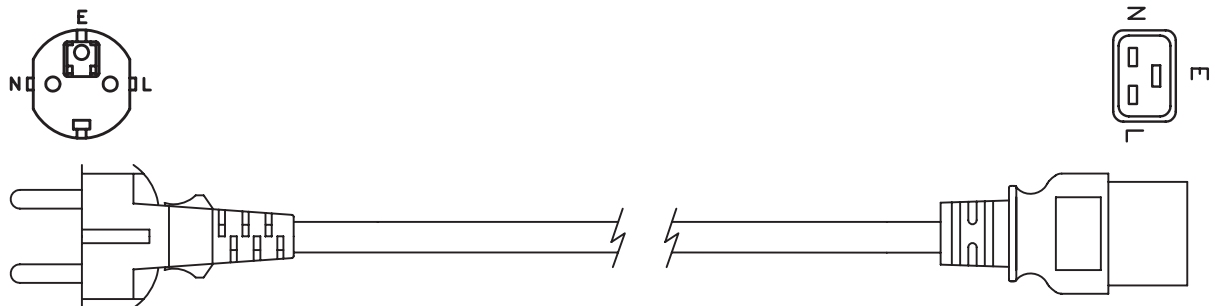

Technical Drawing:

*The specifications and pictures are subject to change without prior notice.
*All trade names referenced are the registered trademarks of their respective owners.