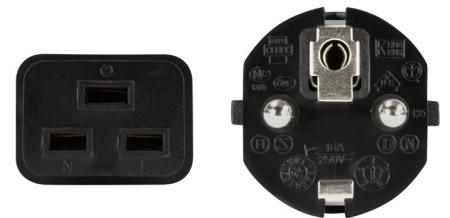

## Power Cord

German Plug to IEC C19 Female

Art. No.: CP151

CP152

CP153

A durable cable designed to power your computer, server or PDU equipments from a grounded power outlet. Make your work environment more flexible and efficient in different cable sizes.

### Features:

- » Connection 1: German plug (CEE 7/7), straight
- » Connection 2: IEC 60320-C19 female, straight
- » Cable in accordance with H05VV-F3G, VDE approved
- » Operating voltage: 250V
- » Max current capacity: 16A
- » Color: Black

Art-No.	Cable Length	Diameter	EAN Code
CP151	1.0m	3 x 1.0mm <sup>2</sup>	4052792051179
CP152	1.8m	3 x 1.0mm <sup>2</sup>	4052792051186
CP153	3.0m	3 x 1.5mm <sup>2</sup>	4052792051193