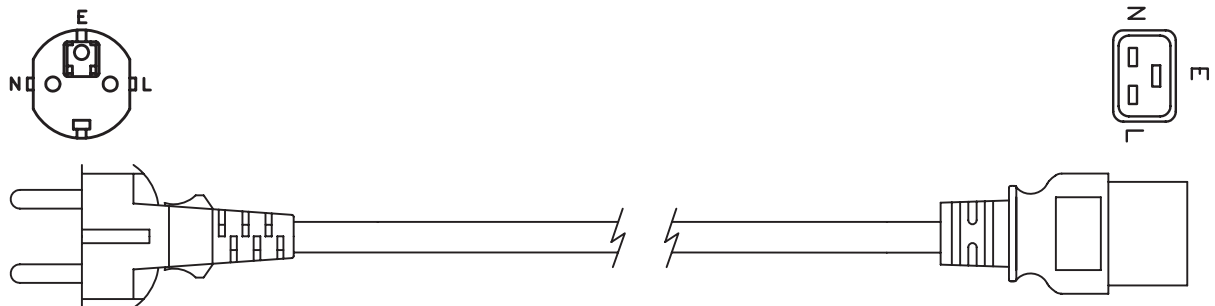

LogiLink®

Power Cord

German Plug to IEC C19 Female

Art. No.: CP151
CP152
CP153

A durable cable designed to power your computer, server or PDU equipments from a grounded power outlet. Make your work environment more flexible and efficient in different cable sizes.

Features:

- » Connection 1: German plug (CEE 7/7), straight
- » Connection 2: IEC 60320-C19 female, straight
- » Cable in accordance with H05VV-F3G, VDE approved
- » Operating voltage: 250V
- » Max current capacity: 16A
- » Color: Black

Art-No.	Cable Length	Diameter	EAN Code
CP151	1.0m	3 x 1.0mm ²	4052792051179
CP152	1.8m	3 x 1.0mm ²	4052792051186
CP153	3.0m	3 x 1.5mm ²	4052792051193

Technical Drawing:

*The specifications and pictures are subject to change without prior notice.
*All trade names referenced are the registered trademarks of their respective owners.