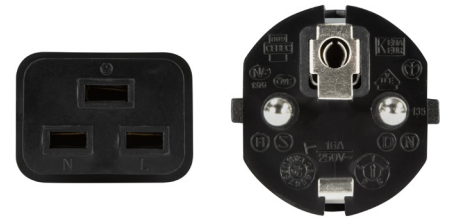

LogiLink®

Power Cord

German Plug to IEC C19 Female

Art. No.: CP151
CP152
CP153

A durable cable designed to power your computer, server or PDU equipments from a grounded power outlet. Make your work environment more flexible and efficient in different cable sizes.

Features:

- » Connection 1: German plug (CEE 7/7), straight
- » Connection 2: IEC 60320-C19 female, straight
- » Cable in accordance with H05VV-F3G, VDE approved
- » Operating voltage: 250V
- » Max current capacity: 16A
- » Color: Black

Art-No.	Cable Length	Diameter	EAN Code
CP151	1.0m	3 x 1.0mm ²	4052792051179
CP152	1.8m	3 x 1.0mm ²	4052792051186
CP153	3.0m	3 x 1.5mm ²	4052792051193

Technical Drawing:

*The specifications and pictures are subject to change without prior notice.
*All trade names referenced are the registered trademarks of their respective owners.

LogiLink®

Power Cord

German Plug to IEC C19 Female

Art. No.: CP151
CP152
CP153

Package Content:

» 1 x Power Cord

Unit: mm

Package Information: