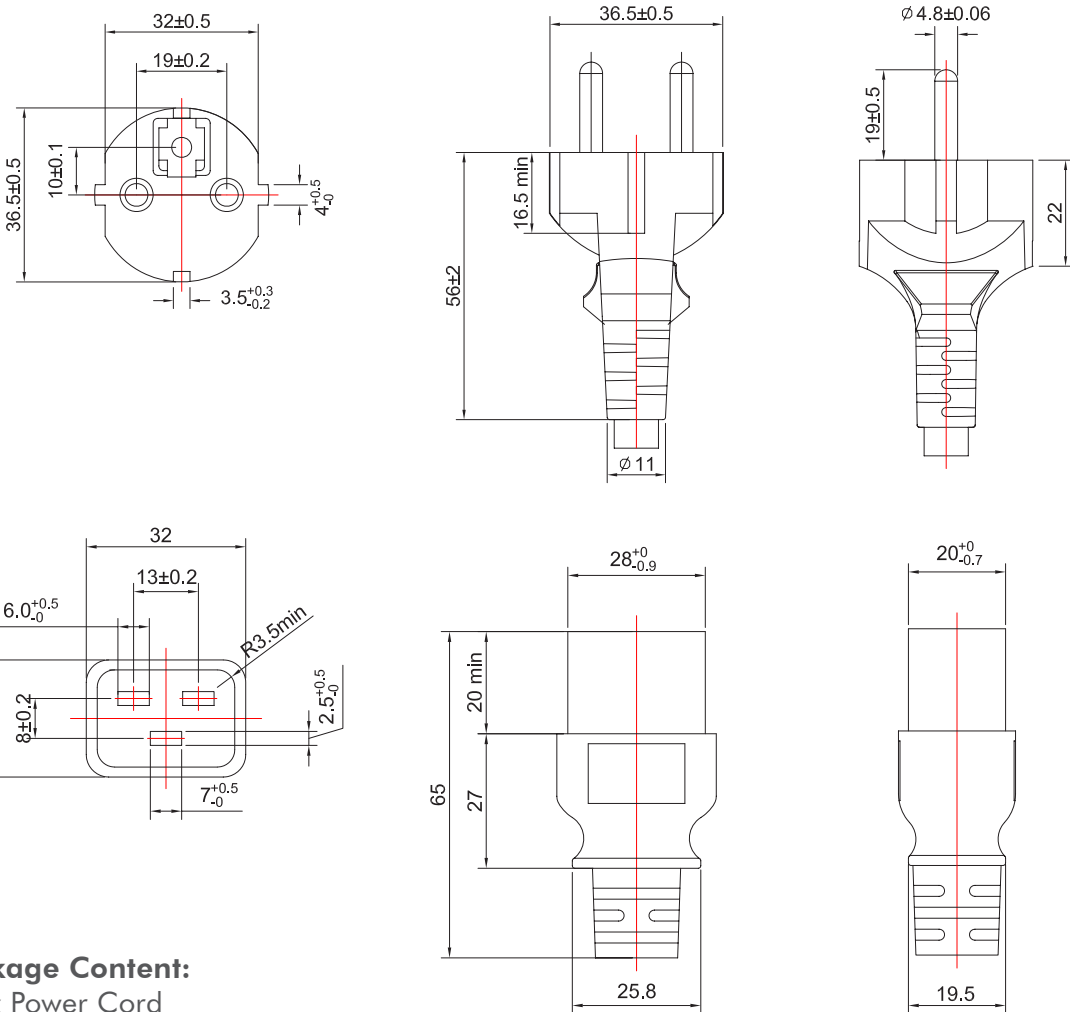

Features:

- » Connection 1: German plug (CEE 7/7), straight
- » Connection 2: IEC 60320-C19 female, straight
- » Cable in accordance with H05VV-F3G, VDE approved
- » Operating voltage: 250V
- » Max current capacity: 16A
- » Color: Black

Art-No.	Cable Length	Diameter	EAN Code
CP151	1.0m	3 x 1.0mm ²	4052792051179
CP152	1.8m	3 x 1.0mm ²	4052792051186
CP153	3.0m	3 x 1.5mm ²	4052792051193

Technical Drawing:

*The specifications and pictures are subject to change without prior notice.
*All trade names referenced are the registered trademarks of their respective owners.

LogiLink®

Power Cord

German Plug to IEC C19 Female

Art. No.: CP151
CP152
CP153

Package Content:

» 1 x Power Cord

Unit: mm

Package Information: