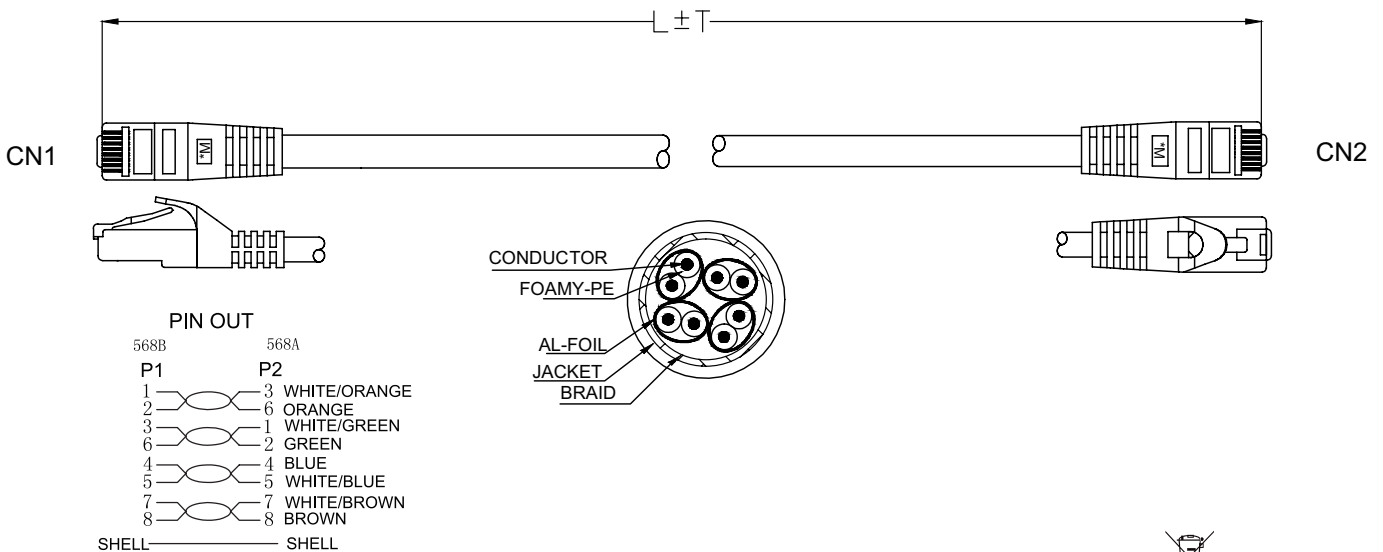

Technical Drawings

www.logilink.com

RoHS
compliant

Made in China

*The specifications and pictures are subject to change without prior notice.
*All trade names referenced are the registered trademarks of their respective owners.