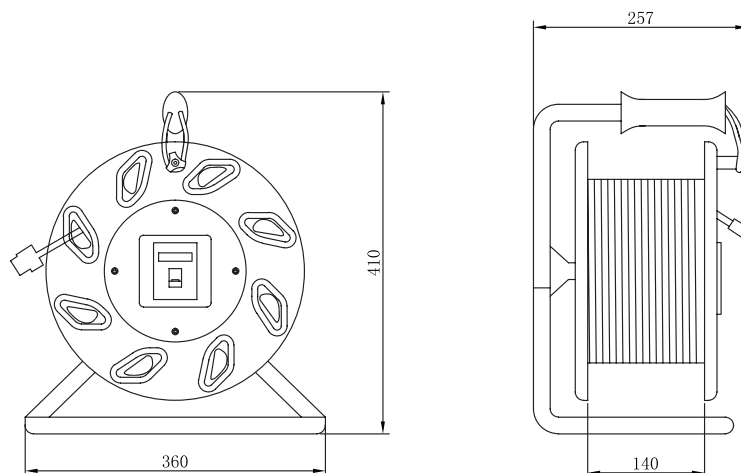

Technical Drawings

CQ3060S

4 052792 039856

Made in China

www.logilink.de

* The specifications and pictures are subject to change without notice.
*All trade names referenced are the registered trademark of their respective owners.