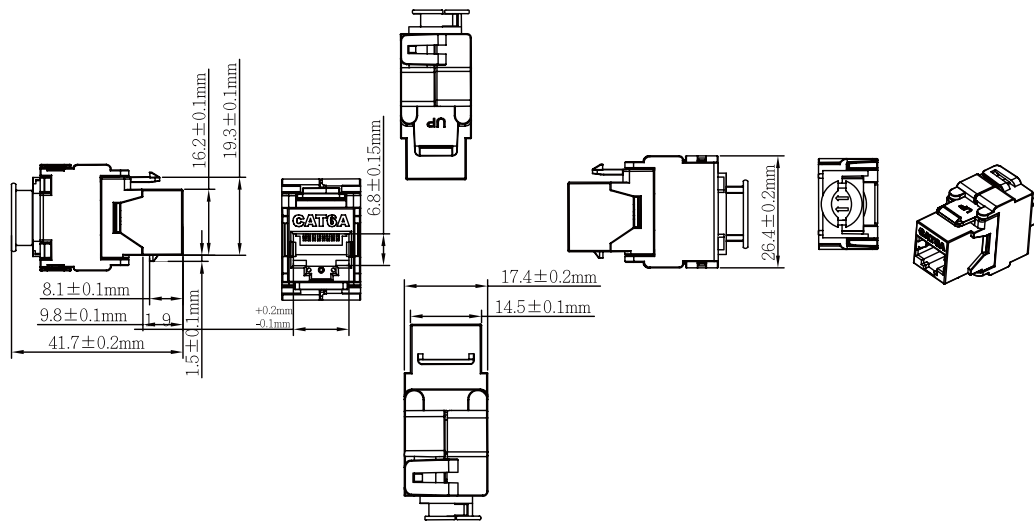

### Technical Drawings

CQ3060S

4 052792 039856

Made in China

[www.logilink.de](http://www.logilink.de)

\* The specifications and pictures are subject to change without notice.  
\*All trade names referenced are the registered trademark of their respective owners.

## Packaging Informations

Packing Dimension	435 x 395 x 295mm
Packing Weight	5.34kg
Carton Dimension	435 x 395 x 295mm
Carton Q'ty	1 pcs
Carton Weight	5.34kg

CQ3060S

4 052792 039856

Made in China

[www.logilink.de](http://www.logilink.de)