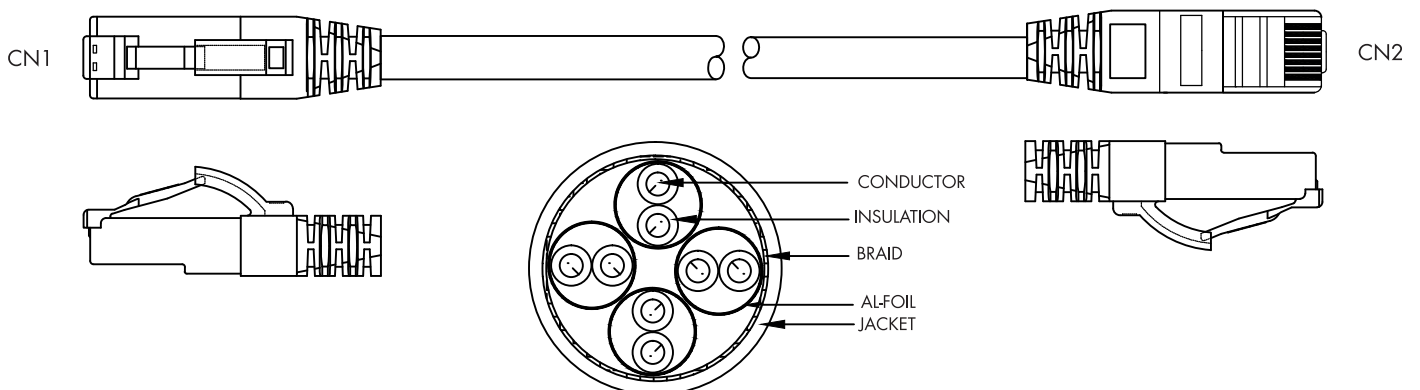

CAT8.1 S/FTP Patch Cable

Technical Features

Type: Premium CAT 8.1 Round Patch Cord

Cat.8.1 Class I ISO11801 channel tested

Application: 40G Base-T, PoE+, PoE++

Wire: 4 x 2 x 26/7 AWG bare copper

Shielding: Overall screen, pairs in metal foil (PiMF)

Cable: LSZH sheath, 6.8 mm cable OD

Plug: RJ45, shielded, 50 μ gold plated contacts

Color of cable: Light grey RAL7035

Technical Drawings

Art-No.	Cable Length	EAN Code
CQ8022S	0.5m	4052792051926
CQ8032S	1m	4052792051933
CQ8042S	1.5m	4052792051940
CQ8052S	2m	4052792051957
CQ8062S	3m	4052792051964
CQ8072S	5m	4052792051971
CQ8092S	10m	4052792051988
CQ8102S	15m	4052792052145

Package Contents

CAT8.1 S/FTP Patch Cable

Packaging Information

Art-No.	Packing Dimension	Packing Weight	Carton Dimension	Carton Q'ty	Carton Weight
CQ8022S	mm	kg	mm	pc	kg
CQ8032S	mm	kg	mm	pc	kg
CQ8042S	mm	kg	mm	pc	kg
CQ8052S	mm	kg	mm	pc	kg
CQ8062S	mm	kg	mm	pc	kg
CQ8072S	mm	kg	mm	pc	kg
CQ8092S	mm	kg	mm	pc	kg
CQ8102S	mm	kg	mm	pc	kg