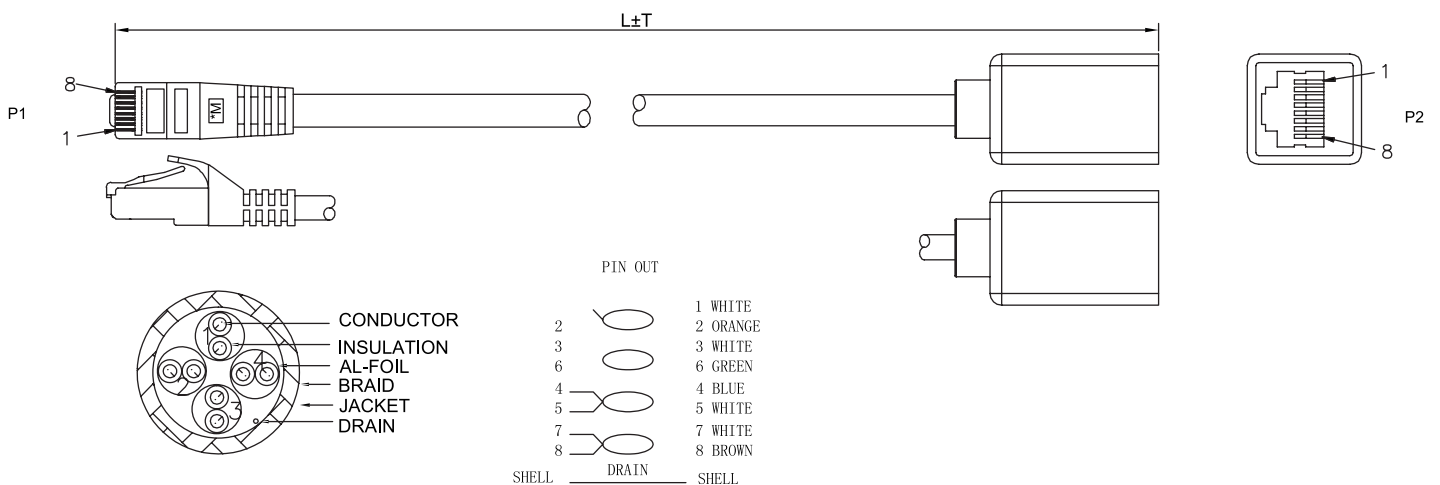

### Technical Features

Cat.6A Class EA channel link, 10 G

RJ45 male to RJ45 female, shielded

Cable: S/FTP 4x2xAWG26/7

LSZH, low smoke zero halogen

Color: Black

### Technical Drawing

Length	White	EAN Code
1 m	CQX033S	4052792067927
2 m	CQX053S	4052792067934
3 m	CQX063S	4052792067941
5 m	CQX073S	4052792067958
10 m	CQX093S	4052792067965