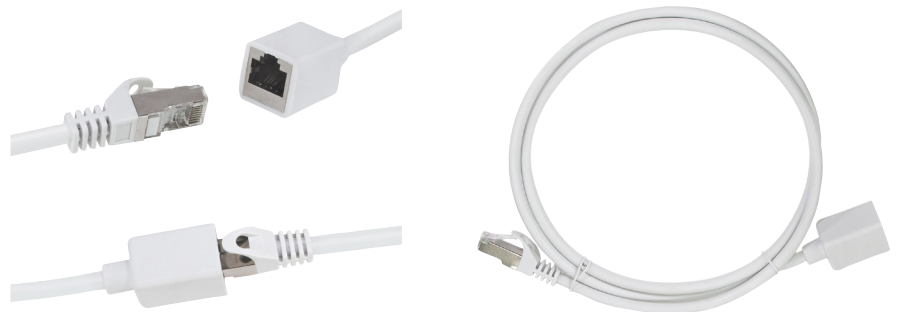

Length	White	EAN Code
1 m	CQX031S	4052792067873
2 m	CQX051S	4052792067880
3 m	CQX061S	4052792067897
5 m	CQX071S	4052792067903
10 m	CQX091S	4052792067910

Package Content

1x Cat.6A S/FTP Patch Cable Extension

Packaging Information

Art-No.	Packing Dimension	Packing Weight	Carton Dimension	Carton Q'ty	Carton Weight
CQX031S	200 x 230 x 20 mm	0,05 kg	400 x 300 x 350 mm	200 pcs	12,2 kg
CQX051S	200 x 230 x 25 mm	0,084 kg	400 x 300 x 300 mm	100 pcs	10 kg
CQX061S	200 x 230 x 30 mm	0,117 kg	400 x 300 x 400 mm	100 pcs	13,2 kg
CQX071S	230 x 260 x 40 mm	0,184 kg	400 x 300 x 300 mm	50 pcs	10,8 kg
CQX091S	230 x 260 x 55 mm	0,35 kg	400 x 300 x 300 mm	30 pcs	11,4 kg