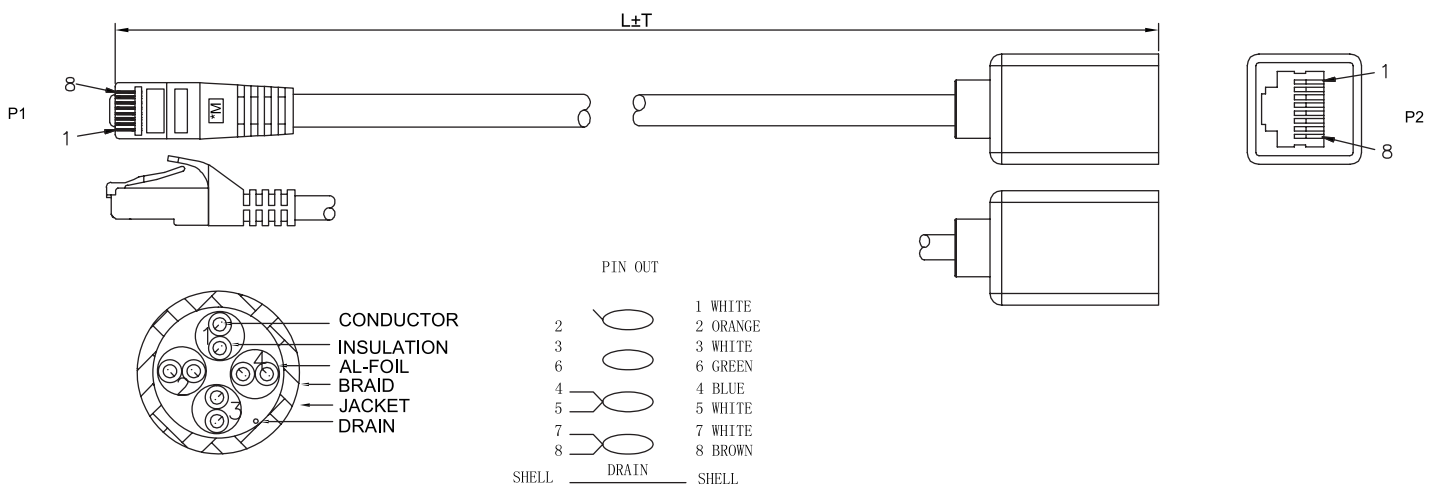

Cat.6A S/FTP Patch Cable Extension

Technical Features

Cat.6A Class EA channel link, 10 G

RJ45 male to RJ45 female, shielded

Cable: S/FTP 4x2xAWG26/7

LSZH, low smoke zero halogen

Color: White

Technical Drawing

Length	White	EAN Code
1 m	CQX031S	4052792067873
2 m	CQX051S	4052792067880
3 m	CQX061S	4052792067897
5 m	CQX071S	4052792067903
10 m	CQX091S	4052792067910

Package Content

1x Cat.6A S/FTP Patch Cable Extension

Packaging Information

Art-No.	Packing Dimension	Packing Weight	Carton Dimension	Carton Q'ty	Carton Weight
CQX031S	200 x 230 x 20 mm	0,05 kg	400 x 300 x 350 mm	200 pcs	12,2 kg
CQX051S	200 x 230 x 25 mm	0,084 kg	400 x 300 x 300 mm	100 pcs	10 kg
CQX061S	200 x 230 x 30 mm	0,117 kg	400 x 300 x 400 mm	100 pcs	13,2 kg
CQX071S	230 x 260 x 40 mm	0,184 kg	400 x 300 x 300 mm	50 pcs	10,8 kg
CQX091S	230 x 260 x 55 mm	0,35 kg	400 x 300 x 300 mm	30 pcs	11,4 kg