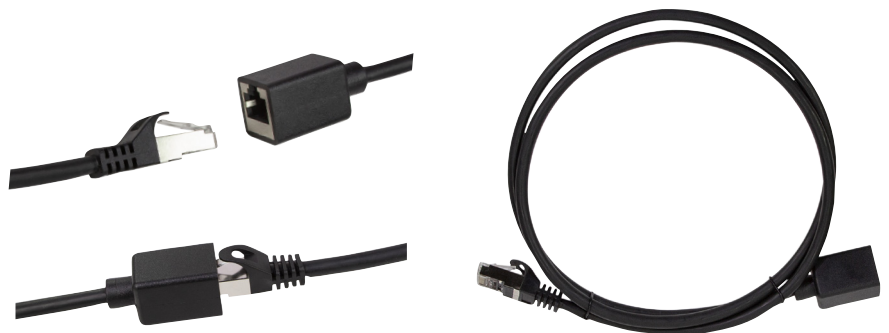

Length	White	EAN Code
1 m	CQX033S	4052792067927
2 m	CQX053S	4052792067934
3 m	CQX063S	4052792067941
5 m	CQX073S	4052792067958
10 m	CQX093S	4052792067965

Package Content

1x Cat.6A S/FTP Patch Cable Extension

Packaging Information

Art-No.	Packing Dimension	Packing Weight	Carton Dimension	Carton Q'ty	Carton Weight
CQX033S	200 x 230 x 20 mm	0,05 kg	400 x 300 x 350 mm	200 pcs	12,2 kg
CQX053S	200 x 230 x 25 mm	0,084 kg	400 x 300 x 300 mm	100 pcs	10 kg
CQX063S	200 x 230 x 30 mm	0,117 kg	400 x 300 x 400 mm	100 pcs	13,2 kg
CQX073S	230 x 260 x 40 mm	0,184 kg	400 x 300 x 300 mm	50 pcs	10,8 kg
CQX093S	230 x 260 x 55 mm	0,35 kg	400 x 300 x 300 mm	30 pcs	11,4 kg