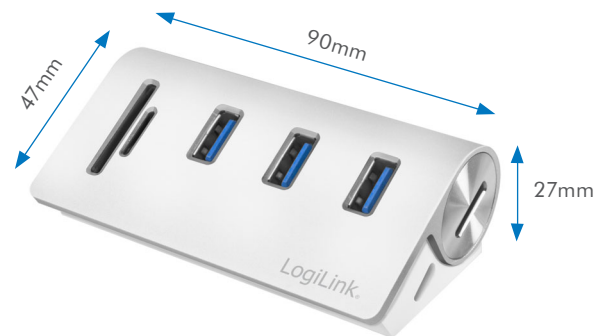

LogiLink®

USB3.0 3-Port Hub with Card Reader

Art. No.: CR0045

Instant 3 USB ports and SD/MicroSD card readers expansion to your computer.

Features:

- » Light-weighted and compact, perfect companion for work or traveling
- » Sleek aluminum housing
- » 3 easy accessible USB3.0 ports, data transfer rate up to 5Gbps
- » 1 SD and 1 MicroSD media card slot
- » Plug and Play, no driver needed
- » Extra power through Micro USB port (cable not included)
- » Compatible with Windows/Mac OS/Linux

Reinforced anti-slip design

Stylish aluminum design

Micro USB port for extra power input

For data transfer and power

CR0045

Made in China

* The specifications and pictures are subject to change without notice.
* All trade names referenced are the registered trademark of their respective owners.

Best Connectivity

LogiLink®

USB3.0 3-Port Hub with Card Reader

Art. No.: CR0045

Compatible Devices:

Standard	USB3.0 specification compliant
Interface	3 x USB3.0 ports; 1 x SD/MicroSD slot
Data Transfer Rate	5Gbps
Casing Material	Aluminium
Casing Color	White
Power Source	Bus-powered
Supported OS	XP/Vista/7/8/10; Mac OS
Dimension	90 x 47 x 27mm

Package Contents:

- » 1 x USB3.0 3-Port Hub with Card Reader
- » 1 x USB Cable
- » 1 x User Manual

Package Information:

- » Packing Dimension: mm
- » Packing Weight: kg
- » Carton Dimension: mm
- » Carton Q'ty: pcs
- » Carton Weight: kg