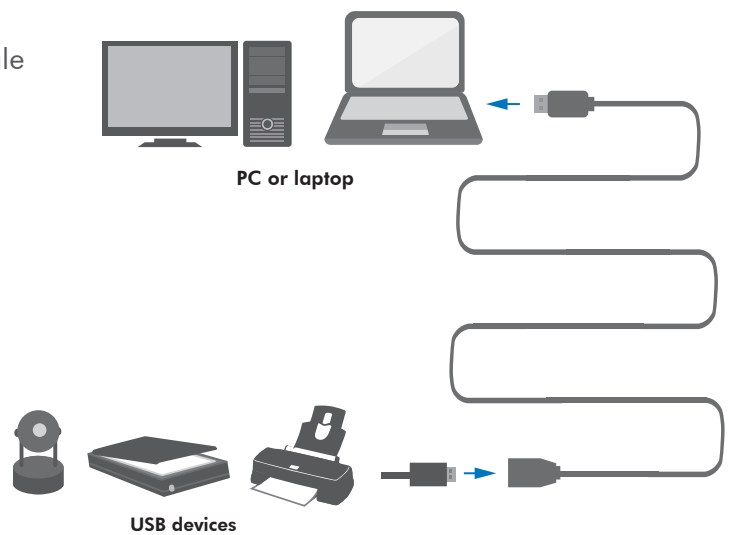

LogiLink®

USB2.0 Cable

Art. No.: CU0120
CU0121
CU0122

CU0123
CU0124
CU0125

The Micro-USB-B extension cable extends your charging and data cable and transfers data at a transfer rate of up to 480 Mbps.

Features:

- » USB2.0 Micro B Male to Micro B Female
- » 100% Quality Testing
- » Color Black

Best Connectivity

* The specifications and pictures are subject to change without notice.
*All trade names referenced are the registered namework of their respective owners.

Made in China