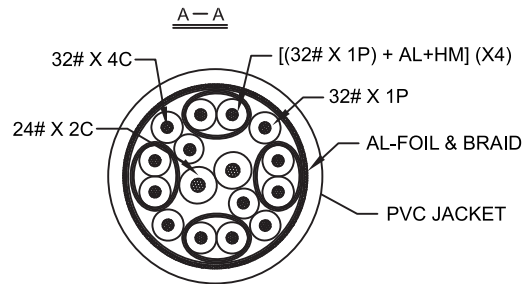

## USB-C Sync & Charging Cable

Art. No.: CU0130  
CU0131

USB 3.1 Gen2 connection cable with transmission rates up to 10 Gbps. Ideal to connect your external USB devices to your PC or Notebook.

### Features:

- » USB-C male to USB-C male
- » USB 3.1 Gen2
- » Max. current: 3A
- » Max. power: 60W @ 20V / 15W @ 5V
- » White

Art-No.	Cable Length	EAN Code
CU0130	0.5m	4052792050462
CU0131	1m	4052792050479