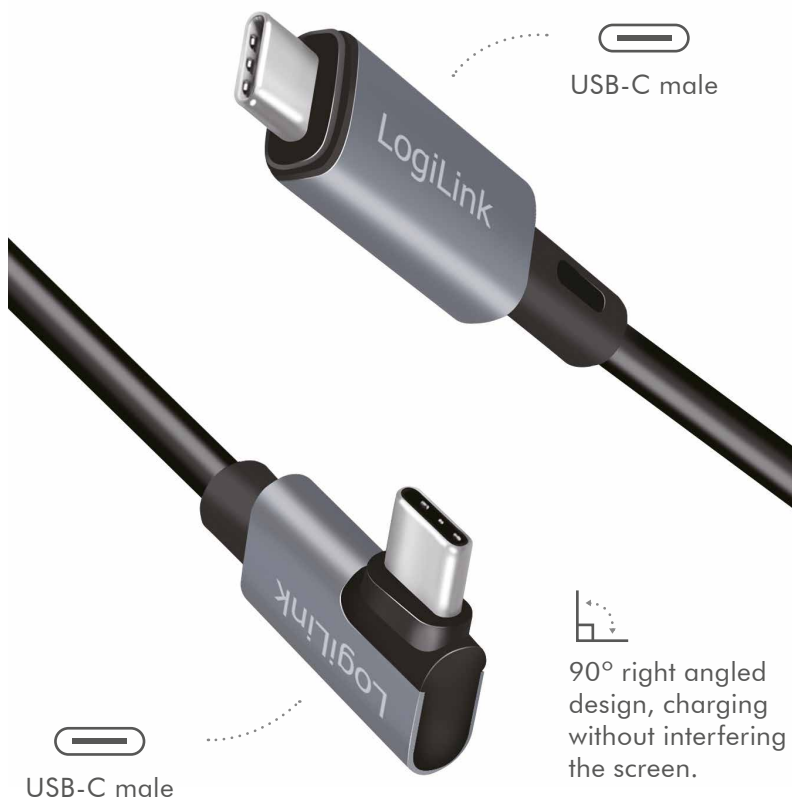

LogiLink®

USB-C™ PD Fast Charging Cable with E-Mark

90° Angled Plug

Art. No.: CU0182
CU0183
CU0184

Premium USB-C 100 W PD fast charging cable with E-mark can charge any USB-C devices like smart-phone, tablet or computer. With 90° angled plug convenient for playing games or watching video while charging phones, it will not block your hand to operate the phone screen.

Features:

- » Supports Power Delivery 3.0 up to 100 W (20 V/5 A); provide reliable power to USB-C devices with an E-mark chipset at the fastest possible speed
- » High-quality aluminum alloy housing and copper wire
- » Suitable for all USB-C gadgets

Specifications:

Connection 1	USB-C male
Connection 2	USB-C male, angled plug
Power Delivery	Up to 20 V/ 5 A (100 W max.)
E-Mark Chipset	Equipped
Connector Housing	Aluminum
Cable Material	PVC
Cable Color	Black

Art-No.	Cable Length	EAN Code
CU0182	1 m	4052792068849
CU0183	2 m	4052792068856
CU0184	3 m	4052792068863

Package Contents:

- » 1 x USB-C PD Fast Charging Cable
- » 1 x User Manual

Package Information:

- » Packing Dimension: mm
- » Packing Weight: kg
- » Carton Dimension: mm
- » Carton Q'ty: pcs
- » Carton Weight: kg