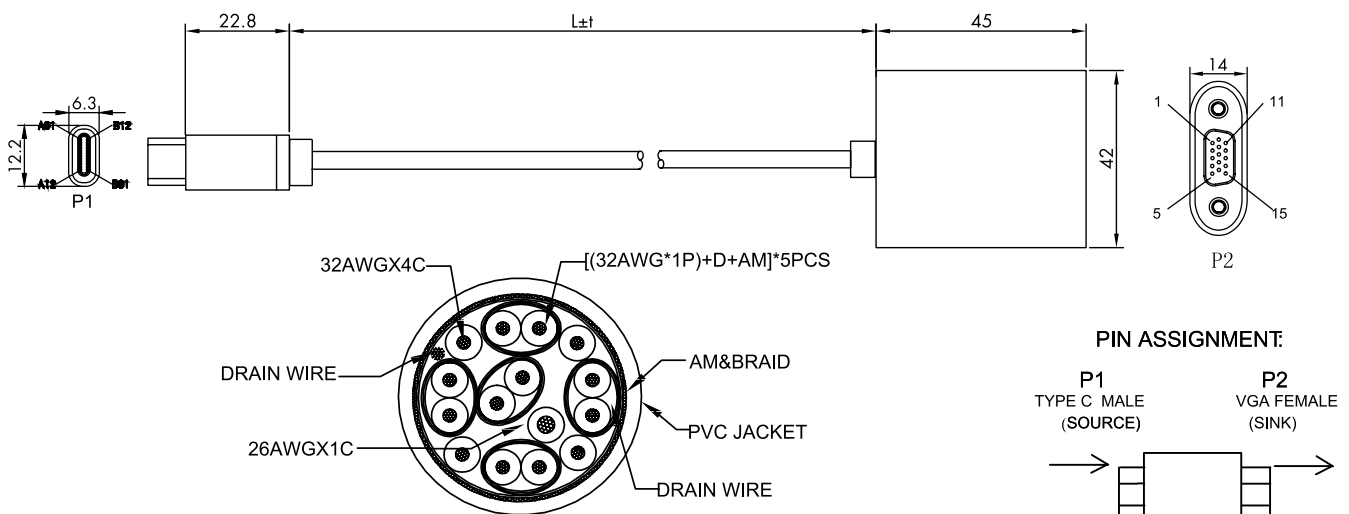

### Specifications:

Connection 1	USB-C 3.2 Gen 1, male
Connection 2	VGA 15pin, female
Connector Material	Gold-Plated
Max. Resolution	1920x1200 and 1080p@60 Hz
Cable Length	0.15 m
Color	Black/Grey