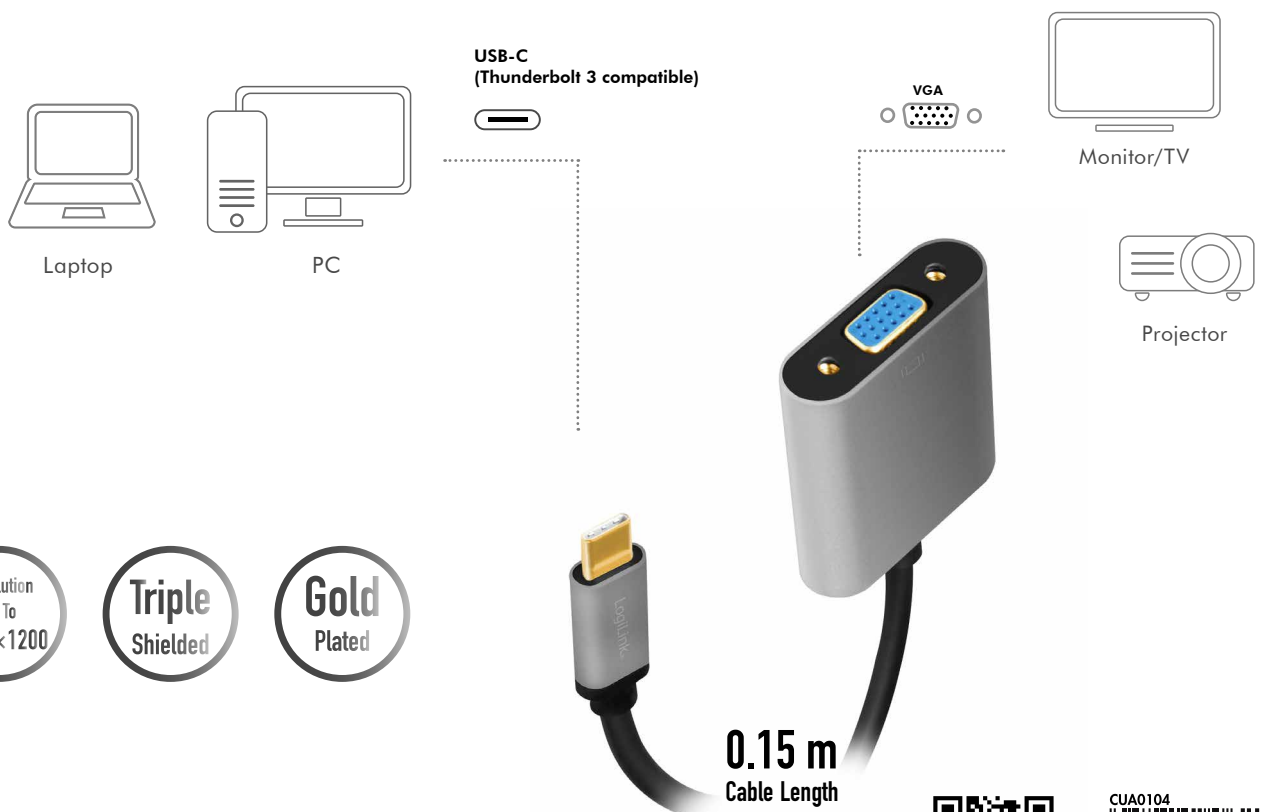

## USB-C™ 3.2 Gen 1 to VGA Adapter, 0.15 m

Art. No.: CUA0104

This USB 3.2 Gen 1 to VGA adapter allows you to connect your USB-C equipped laptop, tablet or computer to a VGA display, by using your normal VGA connection cable; supports video resolution up to Full HD 1080p (1920x1200 dpi).

- » Connect your USB-C equipped desktop/laptop to a monitor or projector with VGA input
- » Compliant to USB 3.2 Gen 1 Specification and backward compatible with earlier USB versions
- » Supports reversible USB-C connector
- » Compatible with Thunderbolt 3
- » Works for source devices with USB-C or Thunderbolt 3 port interfaces that support the alternative DisplayPort mode ( DP Alt mode )
- » Supports video resolutions up to 1920x1200 and 1080p@60 Hz
- » Gold-plated connectors resist corrosion, provide durability and improve the signal transmission
- » Slim and Elegant design with aluminum alloy body and unibody structure
- » No software or driver installation needed

### Specifications:

Connection 1	USB-C 3.2 Gen 1, male
Connection 2	VGA 15pin, female
Connector Material	Gold-Plated
Max. Resolution	1920x1200 and 1080p@60 Hz
Cable Length	0.15 m
Color	Black/Grey

### Package Content:

» 1x USB-C 3.2 Gen 1 to VGA Adapter