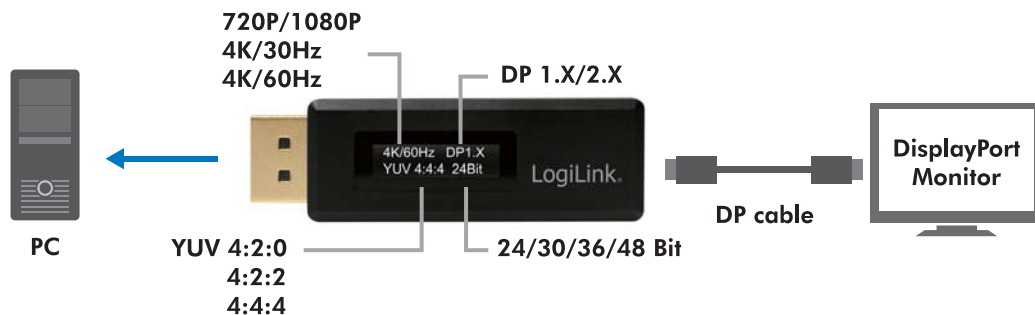

LogiLink®

DisplayPort Testing Meter with DisplayPort Extension Cable

Art. No.: CV0112

Portable DisplayPort Testing Meter to detect DisplayPort Resolution and Color Space.

Features:

- » Compliant with DisplayPort 1.2 / 1.4
- » Compliant with VESA standard
- » Detect resolution up to 4K2K@60Hz
- » Detect DisplayPort Link Training Result
- » Detect DisplayPort HDCP version for 1.X or 2.X
- » Detect color space 4:4:4, 4:2:2 or 4:2:0
- » Compact size, easy to carry

Displays:

Page 1 DisplayPort Information

Page 2 DisplayPort Link Training Result

*The screen switches every 8 seconds between Page 1 and Page 2.

CV0112

Made in China

* The specifications and pictures are subject to change without notice.
*All trade names referenced are the registered trademark of their respective owners.

Best Connectivity

LogiLink®

DisplayPort Testing Meter with DisplayPort Extension Cable

Art. No.: CV0112

Package Contents:

- » 1 x DisplayPort Testing Meter
- » 1 x DisplayPort Extension Cable
- » 1 x User Manual

Package Informations:

- » Packing Dimension: 163 x 75 x 25mm
- » Packing Weight: kg
- » Carton Dimension: mm
- » Carton Q'ty: pcs
- » Carton Weight: kg

DisplayPort extension cable included

Best Connectivity