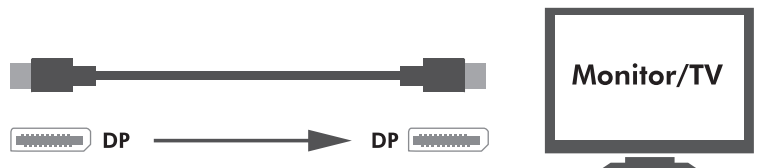

* The specifications and pictures are subject to change without notice.

*All trade names referenced are the registered namework of their respective owners.

Made in China