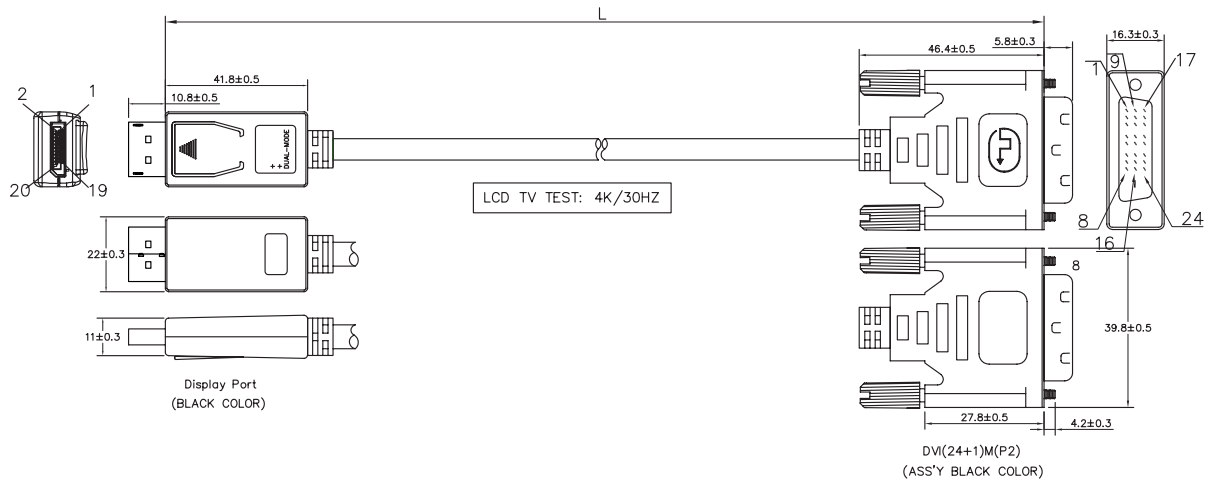

Specifications:

Connection 1	DisplayPort 20pin, male
Connection 2	DVI 24+1pin, male
Connector Material	Gold-Plated
Max. Resolution	1920 x 1080@60Hz
Color	Black

RoHS
compliant

* The specifications and pictures are subject to change without notice.
*All trade names referenced are the registered namework of their respective owners.

Made in China

Best Connectivity

LogiLink®

DisplayPort™ to DVI Cable

Art. No.: CV0130
CV0131
CV0132
CV0133

Technical Drawing:

Art-No.	Cable Length	EAN Code
CV0130	1.0m	4052792052473
CV0131	2.0m	4052792052480
CV0132	3.0m	4052792052497
CV0133	5.0m	4052792052503

Package Content:

» 1 x DisplayPort to DVI Cable

Packaging Information:

Art-No.	Packing Dimension	Packing Weight	Carton Dimension	Carton Q'ty	Carton Weight
CV0130	240 x 256 x 18mm	0.088kg	450 x 340 x 280mm	100pcs	9.5kg
CV0131	240 x 256 x 18mm	0.13kg	450 x 340 x 330mm	100pcs	14kg
CV0132	240 x 256 x 19mm	0.172kg	450 x 340 x 280mm	50pcs	9.3kg
CV0133	330 x 341 x 22mm	0.345kg	450 x 340 x 330mm	40pcs	14.6kg