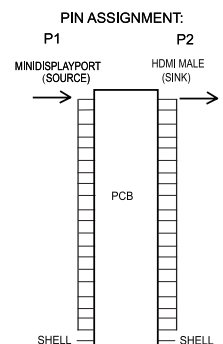

LogiLink®

4K Mini DisplayPort™ to HDMI™ Cable

Art. No.: CV0056
CV0134

Specifications:

Connection 1	HDMI A type 19pin, male
Connection 2	Mini DisplayPort 20pin, male
Connector Material	Gold-Plated
Max. Resolution	4K x 2K@30Hz
Cable Type	UL 20276 80C 30V VW-1
Cable OD	5.0 + 0.1mm
Color	White

Technical Drawing:

Art-No.	Cable Length	EAN Code
CV0056	2m	4052792002737
CV0134	3m	4052792052947

Package Content:

» 1 x Mini DisplayPort to HDMI Cable

Package Information:

Art-No.	Packing Dimension	Packing Weight	Carton Dimension	Carton Q'ty	Carton Weight
CV0056	240 x 255 x 20mm	0.08kg	390 x 290 x 350mm	100pcs	8.5kg
CV0134	240 x 255 x 23mm	0.1kg	390 x 290 x 360mm	80pcs	9.3kg