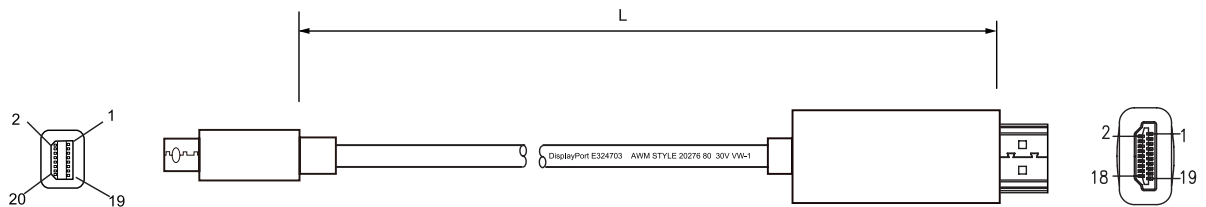

LogiLink®

4K Mini DisplayPort™ to HDMI™ Cable

Art. No.: CV0056
CV0134

Specifications:

Connection 1	HDMI A type 19pin, male
Connection 2	Mini DisplayPort 20pin, male
Connector Material	Gold-Plated
Max. Resolution	4K x 2K@30Hz
Cable Type	UL 20276 80C 30V VW-1
Cable OD	5.0 + 0.1mm
Color	White

Technical Drawing:

Art-No.	Cable Length	EAN Code
CV0056	2m	4052792002737
CV0134	3m	4052792052947

Package Content:

» 1 x Mini DisplayPort to HDMI Cable

Package Information:

Art-No.	Packing Dimension	Packing Weight	Carton Dimension	Carton Q'ty	Carton Weight
CV0056	240 x 255 x 20mm	0.08kg	390 x 290 x 350mm	100pcs	8.5kg
CV0134	240 x 255 x 23mm	0.1kg	390 x 290 x 360mm	80pcs	9.3kg