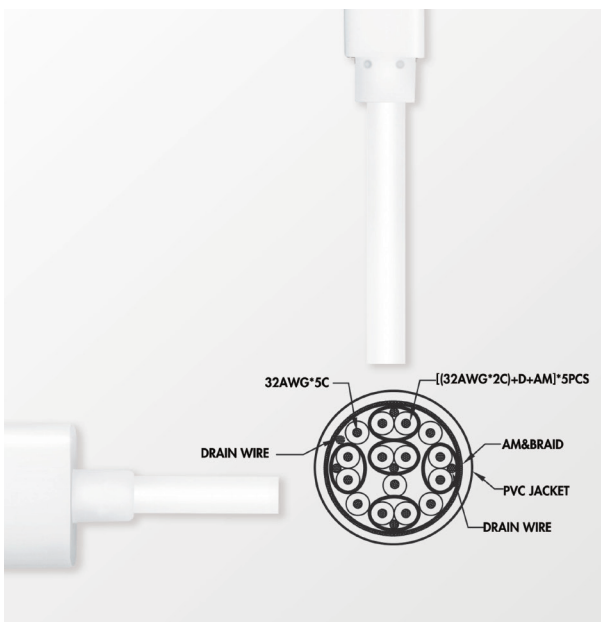

* The specifications and pictures are subject to change without notice.
*All trade names referenced are the registered namework of their respective owners.

Made in China

Best Connectivity

LogiLink®

4K Mini DisplayPort™ to HDMI™ Cable

Art. No.: CV0056
CV0134

Gold Plated Connectors

Gold-plated connectors resist corrosion, ensuring maximum conductivity and efficient audio transmission.

with Dust Cover

Double Shield

Ensure the stable signal transmission.

LogiLink®

4K Mini DisplayPort™ to HDMI™ Cable

Art. No.: CV0056
CV0134

Specifications:

Connection 1	HDMI A type 19pin, male
Connection 2	Mini DisplayPort 20pin, male
Connector Material	Gold-Plated
Max. Resolution	4K x 2K@30Hz
Cable Type	UL 20276 80C 30V VW-1
Cable OD	5.0 + 0.1mm
Color	White