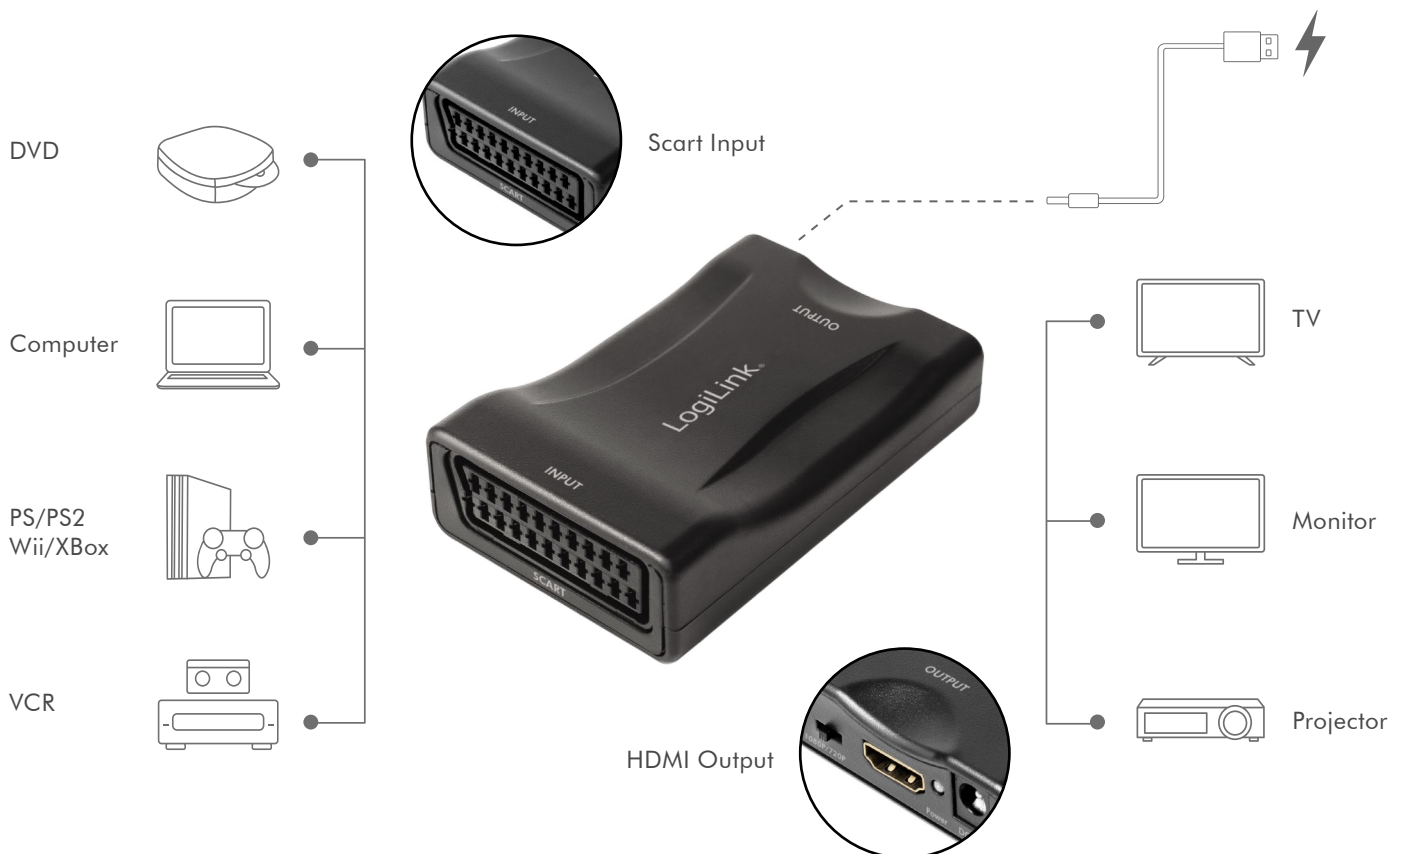

LogiLink®

Scart to HDMI™ Converter

Art. No.: CV0160

The Scart to HDMI adapter converts analog scart composite video and FL/FR stereo audio signal into an HDMI signal to display it on a HDTV, projector or monitor with HDMI port, delivering the sharpest, most realistic HD visuals available.

Features:

- » Converts analog SCART composite video and FL/FR stereo audio signal into a HDMI signal and display on a HDTV, projector or monitor with HDMI port
- » Supports PAL, NTSC3.58, NTSC4.43, SECAM, PAL/M, PAL/N standard TV formats input, and HDMI 1080P or 720P output
- » Compatible with HDMI 1.3 standard
- » Power from PC/TV's USB port or 5 V power adapter
- » Plug and play, no need to install device drivers
- » Easily to view VCR, DVD player, set-top box and old game console such as PS, PS2, Wii, XBox with HD display

LogiLink®

Scart to HDMI™ Converter

Art. No.: CV0160

Specifications:

Input Connector	Scart Female
Output Connector	HDMI-A/F
HDMI Version	HDMI 1.3
HDCP Version	HDCP 1.0/1.1/1.2/1.2a/1.4
SCART input Format	PAL, NTSC3.58, NTSC4.43, SECAM, PAL/M, PAL/N
Output Resolution	Up to 1080P
Power by	DC 5 V/1 A
Operating Temperature	-10–55 °C
Operating Humidity	10–90 %RH (non-condensing)
Color	Black
Cable Length	78 cm
Housing Material	ABS
Dimensions	8,89 x 5,85 x 2,5 cm
Weight	47,5 g