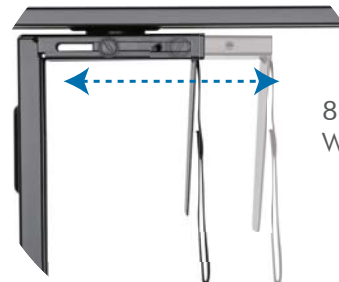

LogiLink®

Adjustable Under Desk CPU Mount

Art. No.: EO0004

Designed to mount the computer under the desk to save more space in the working area.

Features:

- » Fits the CPU up to 10kg
- » Sturdy and simple design
- » 360° rotate
- » Sliding mechanism for greater accessibility