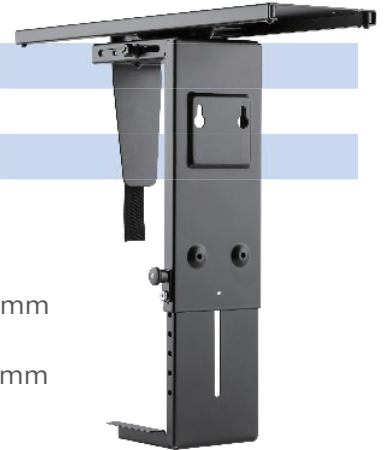

LogiLink®

Adjustable Under Desk CPU Mount

Art. No.: EO0004

Designed to mount the computer under the desk to save more space in the working area.

Features:

- » Fits the CPU up to 10kg
- » Sturdy and simple design
- » 360° rotate
- » Sliding mechanism for greater accessibility

LogiLink®

Adjustable Under Desk CPU Mount

Art. No.: EO0004

1

2

3

Specification:

Rated Load	10kg (22lbs)
Sliding Range	325mm
Height Adjustable	300-533mm
Width Adjustable	88-203mm
Rotation	360°

Package Contents:

- » 1 x CPU Mount
- » 1 x Screw Pack
- » 1 x User Manual

Package Informations:

- » Packing Dimension: 518 x 172 x 210mm
- » Packing Weight: 4.35kg
- » Carton Dimension: 540 x 370 x 460mm
- » Carton Q'ty: 4pcs
- » Carton Weight: 20kg