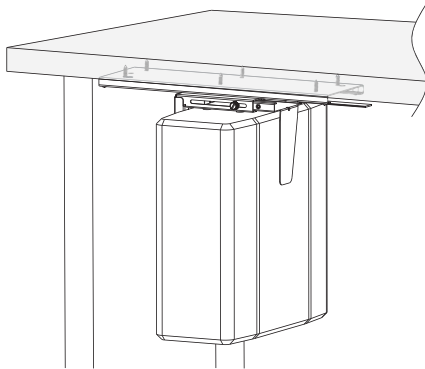

LogiLink®

Adjustable Under Desk CPU Mount

Art. No.: EO0004

1

2

3

Specification:

Rated Load	10kg (22lbs)
Sliding Range	325mm
Height Adjustable	300-533mm
Width Adjustable	88-203mm
Rotation	360°

Package Contents:

- » 1 x CPU Mount
- » 1 x Screw Pack
- » 1 x User Manual

Package Informations:

- » Packing Dimension: 518 x 172 x 210mm
- » Packing Weight: 4.35kg
- » Carton Dimension: 540 x 370 x 460mm
- » Carton Q'ty: 4pcs
- » Carton Weight: 20kg