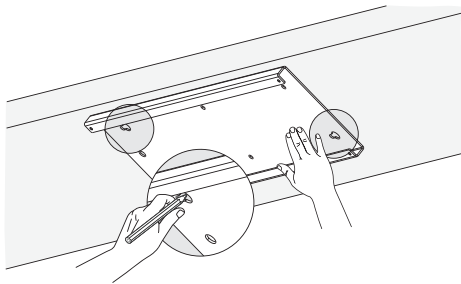

LogiLink®

Adjustable Under Desk CPU Mount

Art. No.: EO0004

1

2

3

Specification:

Rated Load	10kg (22lbs)
Sliding Range	325mm
Height Adjustable	300-533mm
Width Adjustable	88-203mm
Rotation	360°

Package Contents:

- » 1 x CPU Mount
- » 1 x Screw Pack
- » 1 x User Manual

Package Informations:

- » Packing Dimension: 518 x 172 x 210mm
- » Packing Weight: 4.35kg
- » Carton Dimension: 540 x 370 x 460mm
- » Carton Q'ty: 4pcs
- » Carton Weight: 20kg