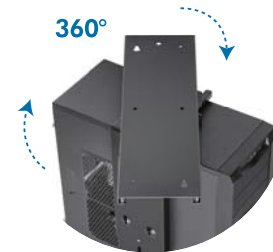

LogiLink®

Adjustable Under Desk CPU Mount

Art. No.: EO0004

Designed to mount the computer under the desk to save more space in the working area.

Features:

- » Fits the CPU up to 10kg
- » Sturdy and simple design
- » 360° rotate
- » Sliding mechanism for greater accessibility

LogiLink®

Adjustable Under Desk CPU Mount

Art. No.: EO0004

1

2

3

Specification:

Rated Load	10kg (22lbs)
Sliding Range	325mm
Height Adjustable	300-533mm
Width Adjustable	88-203mm
Rotation	360°