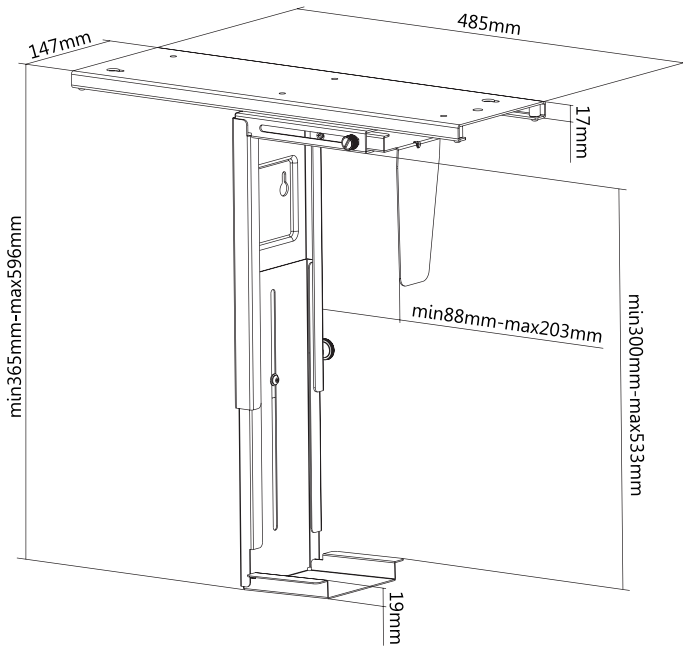

LogiLink®

Adjustable Under Desk CPU Mount

Art. No.: EO0004

Designed to mount the computer under the desk to save more space in the working area.

Features:

- » Fits the CPU up to 10kg
- » Sturdy and simple design
- » 360° rotate
- » Sliding mechanism for greater accessibility

LogiLink®

Adjustable Under Desk CPU Mount

Art. No.: EO0004

1

2

3

Specification:

Rated Load	10kg (22lbs)
Sliding Range	325mm
Height Adjustable	300-533mm
Width Adjustable	88-203mm
Rotation	360°

Package Contents:

- » 1 x CPU Mount
- » 1 x Screw Pack
- » 1 x User Manual

Package Informations:

- » Packing Dimension: 518 x 172 x 210mm
- » Packing Weight: 4.35kg
- » Carton Dimension: 540 x 370 x 460mm
- » Carton Q'ty: 4pcs
- » Carton Weight: 20kg