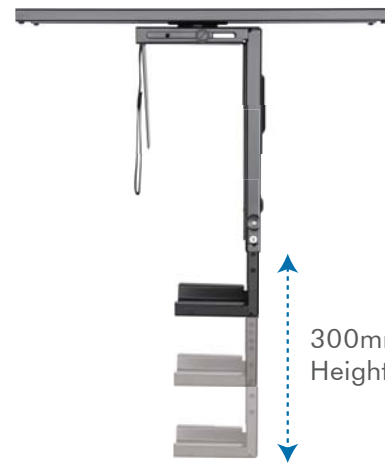

LogiLink®

Adjustable Under Desk CPU Mount

Art. No.: EO0004

Designed to mount the computer under the desk to save more space in the working area.

Features:

- » Fits the CPU up to 10kg
- » Sturdy and simple design
- » 360° rotate
- » Sliding mechanism for greater accessibility

LogiLink®

Adjustable Under Desk CPU Mount

Art. No.: EO0004

1

2

3

Specification:

Rated Load	10kg (22lbs)
Sliding Range	325mm
Height Adjustable	300-533mm
Width Adjustable	88-203mm
Rotation	360°