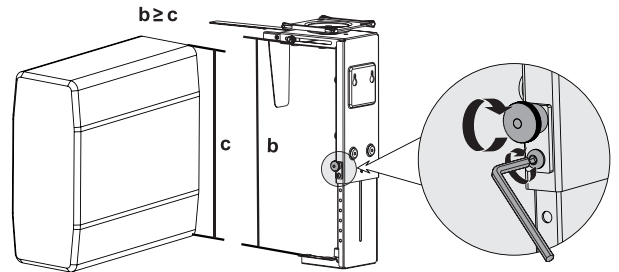

LogiLink®

Adjustable Under Desk CPU Mount

Art. No.: EO0004

1

2

3

Specification:

Rated Load	10kg (22lbs)
Sliding Range	325mm
Height Adjustable	300-533mm
Width Adjustable	88-203mm
Rotation	360°

Package Contents:

- » 1 x CPU Mount
- » 1 x Screw Pack
- » 1 x User Manual

Package Informations:

- » Packing Dimension: 518 x 172 x 210mm
- » Packing Weight: 4.35kg
- » Carton Dimension: 540 x 370 x 460mm
- » Carton Q'ty: 4pcs
- » Carton Weight: 20kg