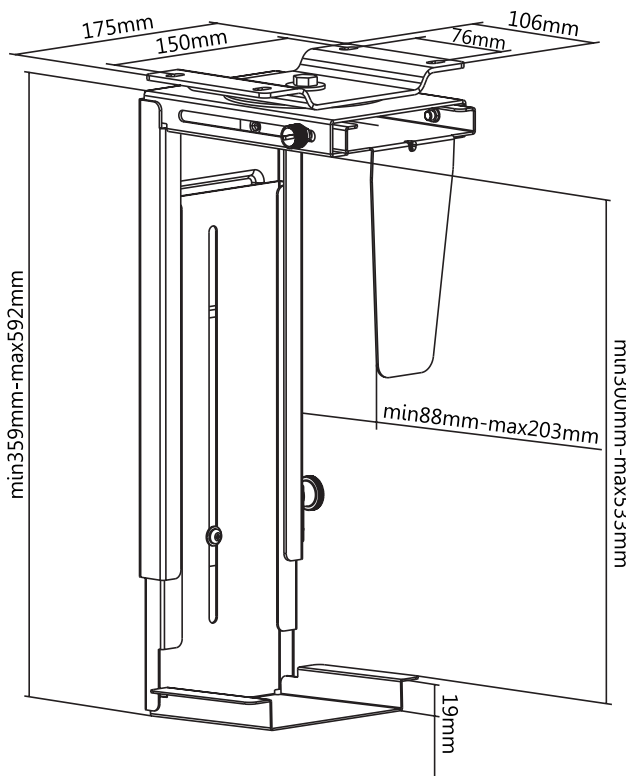

LogiLink®

Adjustable Under Desk/Wall CPU Mount

Art. No.: EO0005

Designed to mount the computer under the desk to save more space in the working area.

Features:

- » Fits the CPU up to 10kg
- » Sturdy and simple design
- » 360° rotate

Under Desk
Installation

Wall
Installation

300mm-533mm
Height Adjustable

88mm-203mm
Width Adjustable

EO0005

4 052792 048100

Made in China

RoHS
compliant

Art. No.: EO0005

Specification:

Rated Load	10kg (22lbs)
Height Adjustable	300-533mm
Width Adjustable	88-203mm
Rotation	360°

Package Contents:

- » 1 x CPU Mount
- » 1 x Screw Pack
- » 1 x User Manual

Package Informations:

- » Packing Dimension: 370 x 180 x 180mm
- » Packing Weight: 3.07kg
- » Carton Dimension: 570 x 390 x 390mm
- » Carton Q'ty: 6pcs
- » Carton Weight: 19kg

* The specifications and pictures are subject to change without notice.
*All trade names referenced are the registered namework of their respective owners.