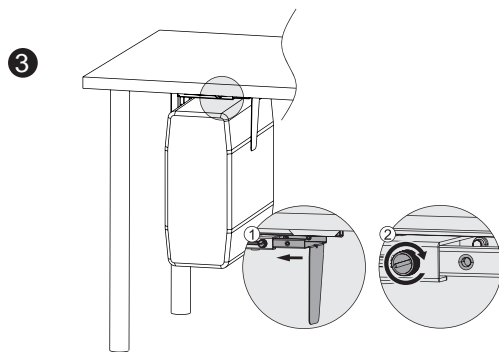

LogiLink®

Adjustable Under Desk/Wall CPU Mount

Art. No.: EO0005

Designed to mount the computer under the desk to save more space in the working area.

Features:

- » Fits the CPU up to 10kg
- » Sturdy and simple design
- » 360° rotate

Under Desk
Installation

Wall
Installation

300mm-533mm
Height Adjustable

88mm-203mm
Width Adjustable

EO0005

4 052792 048100

Made in China

RoHS
compliant

Art. No.: EO0005

Specification:

Rated Load	10kg (22lbs)
Height Adjustable	300-533mm
Width Adjustable	88-203mm
Rotation	360°

Package Contents:

- » 1 x CPU Mount
- » 1 x Screw Pack
- » 1 x User Manual

Package Informations: