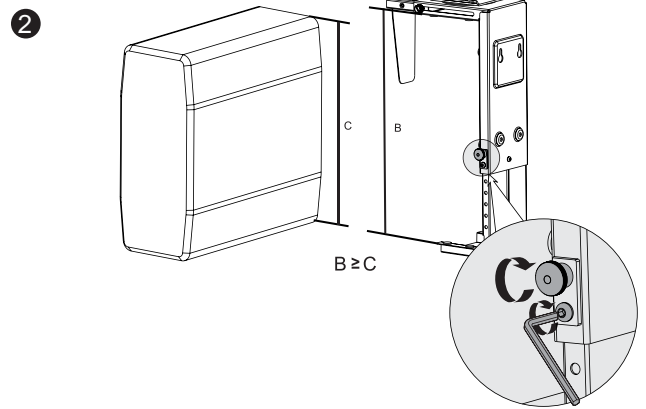

Under Desk
Installation

Wall
Installation

300mm-533mm
Height Adjustable

88mm-203mm
Width Adjustable

EO0005

4 052792 048100

Made in China

RoHS
compliant

Art. No.: EO0005

Specification:

Rated Load	10kg (22lbs)
Height Adjustable	300-533mm
Width Adjustable	88-203mm
Rotation	360°

Package Contents:

- » 1 x CPU Mount
- » 1 x Screw Pack
- » 1 x User Manual

Package Informations: