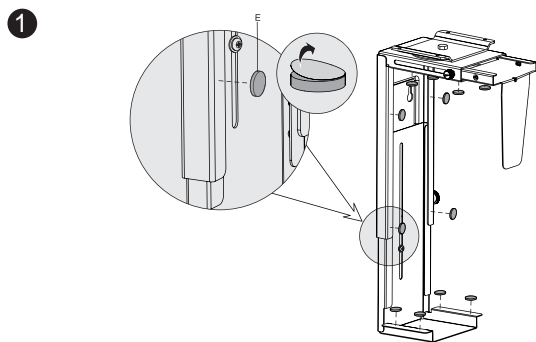

Under Desk
Installation

Wall
Installation

300mm-533mm
Height Adjustable

88mm-203mm
Width Adjustable

EO0005

4 052792 048100

Made in China

RoHS
compliant

* The specifications and pictures are subject to change without notice.
* All trade names referenced are the registered trademark of their respective owners.

Best Connectivity

LogiLink®

Adjustable Under Desk/Wall CPU Mount

Art. No.: EO0005

Specification:

Rated Load	10kg (22lbs)
Height Adjustable	300-533mm
Width Adjustable	88-203mm
Rotation	360°

Package Contents:

- » 1 x CPU Mount
- » 1 x Screw Pack
- » 1 x User Manual

Package Informations: