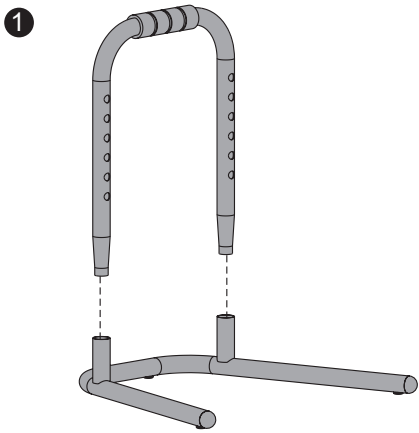

LogiLink®

Free-Standing Adjustable Footrest

Art. No.: EO0007

Improve circulation and reduce pressure on your legs from sitting long hours in the office.

Features:

- » 6 height settings accommodate most users
- » Foam pad prevents the device from scratching and accidental dropping
- » All-steel construction firmly holds the weight you put on the footrest
- » Soft grip handle is easy to carry
- » Durable product with maximum capacity of 25kg

Anti-Slip padded surface

Soft grip handle

6 height settings accommodate

* The specifications and pictures are subject to change without notice.
* All trade names referenced are the registered namework of their respective owners.

Made in China

Best Connectivity

Specification:

Rated Load	25kg (55lbs)
Angle	10°
Height Adjustment Range	153-278mm
Color	Black
Product Dimension	400 x 339 x 366mm

Package Contents:

- » 1 x Free-Standing Adjustable Footrest