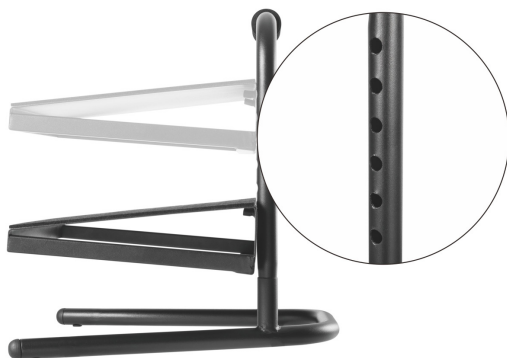

LogiLink®

Free-Standing Adjustable Footrest

Art. No.: EO0007

Improve circulation and reduce pressure on your legs from sitting long hours in the office.

Features:

- » 6 height settings accommodate most users
- » Foam pad prevents the device from scratching and accidental dropping
- » All-steel construction firmly holds the weight you put on the footrest
- » Soft grip handle is easy to carry
- » Durable product with maximum capacity of 25kg

Anti-Slip padded surface

Soft grip handle

6 height settings accommodate

* The specifications and pictures are subject to change without notice.
* All trade names referenced are the registered namework of their respective owners.

Made in China

Best Connectivity

Specification:

Rated Load	25kg (55lbs)
Angle	10°
Height Adjustment Range	153-278mm
Color	Black
Product Dimension	400 x 339 x 366mm

Package Contents:

- » 1 x Free-Standing Adjustable Footrest