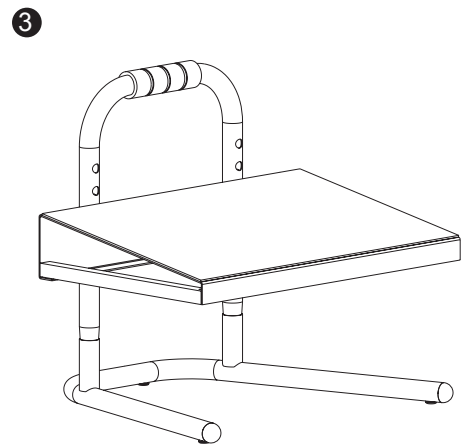

LogiLink®

Free-Standing Adjustable Footrest

Art. No.: EO0007

Improve circulation and reduce pressure on your legs from sitting long hours in the office.

Features:

- » 6 height settings accommodate most users
- » Foam pad prevents the device from scratching and accidental dropping
- » All-steel construction firmly holds the weight you put on the footrest
- » Soft grip handle is easy to carry
- » Durable product with maximum capacity of 25kg

Anti-Slip padded surface

Soft grip handle

6 height settings accommodate

* The specifications and pictures are subject to change without notice.
* All trade names referenced are the registered namework of their respective owners.

Made in China

Best Connectivity

Specification:

Rated Load	25kg (55lbs)
Angle	10°
Height Adjustment Range	153-278mm
Color	Black
Product Dimension	400 x 339 x 366mm

Package Contents:

- » 1 x Free-Standing Adjustable Footrest