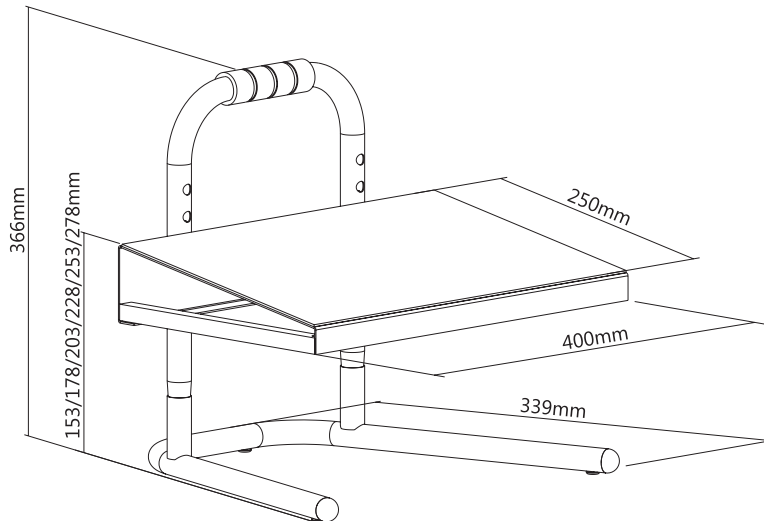

LogiLink®

Free-Standing Adjustable Footrest

Art. No.: EO0007

Improve circulation and reduce pressure on your legs from sitting long hours in the office.

Features:

- » 6 height settings accommodate most users
- » Foam pad prevents the device from scratching and accidental dropping
- » All-steel construction firmly holds the weight you put on the footrest
- » Soft grip handle is easy to carry
- » Durable product with maximum capacity of 25kg

Anti-Slip padded surface

Soft grip handle

6 height settings accommodate

* The specifications and pictures are subject to change without notice.
* All trade names referenced are the registered namework of their respective owners.

Made in China

Best Connectivity

Specification:

Rated Load	25kg (55lbs)
Angle	10°
Height Adjustment Range	153-278mm
Color	Black
Product Dimension	400 x 339 x 366mm

Package Contents:

- » 1 x Free-Standing Adjustable Footrest

Package Informations:

- » Packing Dimension: 425 x 368 x 121mm
- » Packing Weight: kg
- » Carton Dimension: 505 x 445 x 385mm
- » Carton Q'ty: 4pcs
- » Carton Weight: 15.7kg

* The specifications and pictures are subject to change without notice.
 *All trade names referenced are the registered namework of their respective owners.