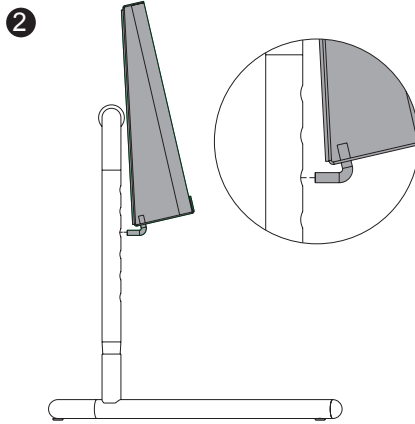

Anti-Slip padded surface

Soft grip handle

6 height settings accommodate

* The specifications and pictures are subject to change without notice.
* All trade names referenced are the registered namework of their respective owners.

Made in China

Best Connectivity

Specification:

Rated Load	25kg (55lbs)
Angle	10°
Height Adjustment Range	153-278mm
Color	Black
Product Dimension	400 x 339 x 366mm

Package Contents:

- » 1 x Free-Standing Adjustable Footrest

Package Informations:

- » Packing Dimension: 425 x 368 x 121mm
- » Packing Weight: kg
- » Carton Dimension: 505 x 445 x 385mm
- » Carton Q'ty: 4pcs
- » Carton Weight: 15.7kg

* The specifications and pictures are subject to change without notice.
 *All trade names referenced are the registered namework of their respective owners.