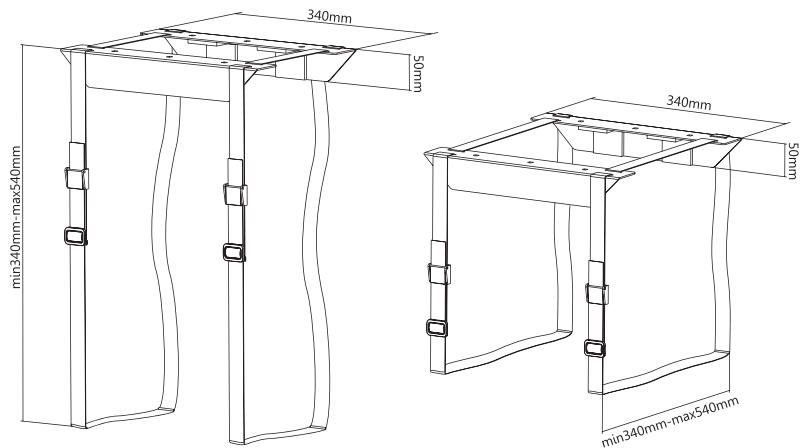

### Specification:

Material	Steel
Color	Black
Rated Load	10kg