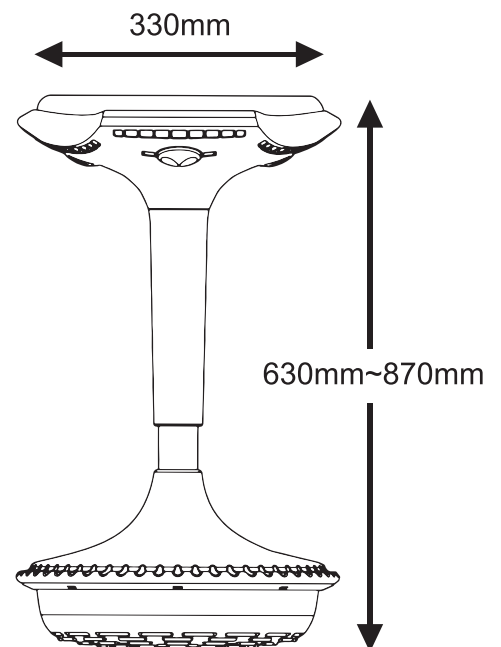

EO0011

Made in China

Best Connectivity

LogiLink®

Height Adjustable Wobble Stool

Art. No.: EO0011

Specification:

Material	Metal,Foam,Tightening cloth,ABS,Rubber
Color	Black
Dimensions	870 x 330 x 300mm
Weight Capacity	125kg
Height Range	630-870mm

Package Contents:

- » 1 x Stools
- » 1 x Screw Pack
- » 1 x User Manual

Package Information:

- » Packing Dimension: 710 x 410 x 200mm
- » Packing Weight: 14kg
- » Carton Dimension: 710 x 410 x 200mm
- » Carton Q'ty: 1pcs
- » Carton Weight: 14kg