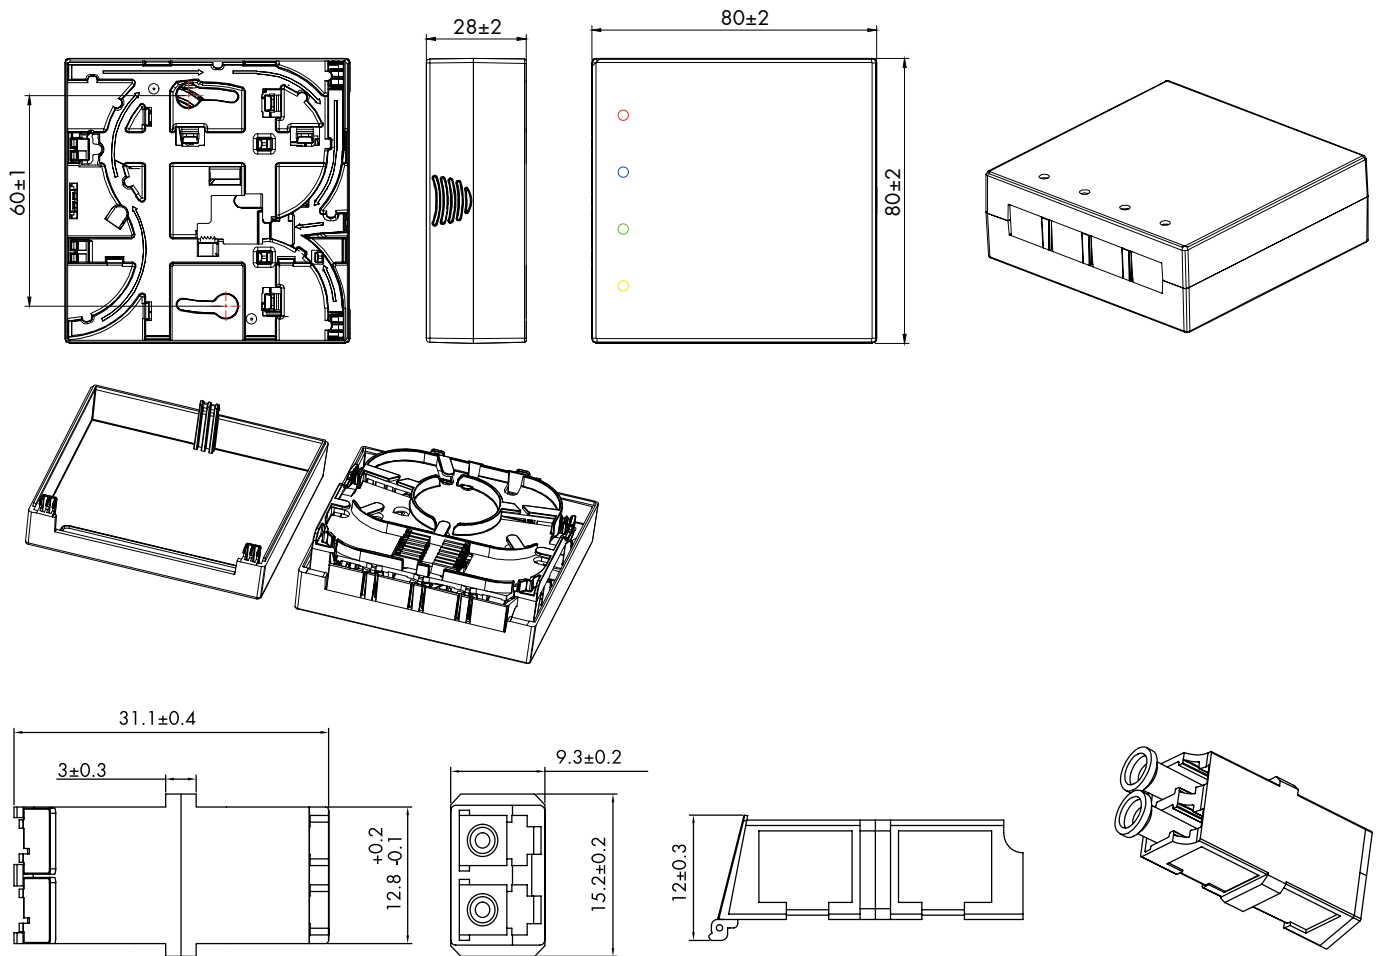

Package Content

1x FTTH Termination Box

Packaging Information

Art. No.	Packing Dimension	Packing Weight	Carton Q'ty	Packing Dimension	Packing Weight
FB2LC20	250 x 235 x 50 mm	0.33 kg	10 pcs	480 x 265 x 260 mm	3.8 kg
FB2LC30	250 x 235 x 50 mm	0.378 kg	10 pcs	480 x 265 x 260 mm	4.28 kg
FB2LC40	250 x 235 x 50 mm	0.42 kg	10 pcs	480 x 265 x 260 mm	4.7 kg
FB2LC50	250 x 235 x 50 mm	0.466 kg	10 pcs	480 x 265 x 260 mm	5.16 kg
FB2LC60	250 x 235 x 50 mm	0.518 kg	10 pcs	480 x 265 x 260 mm	5.68 kg