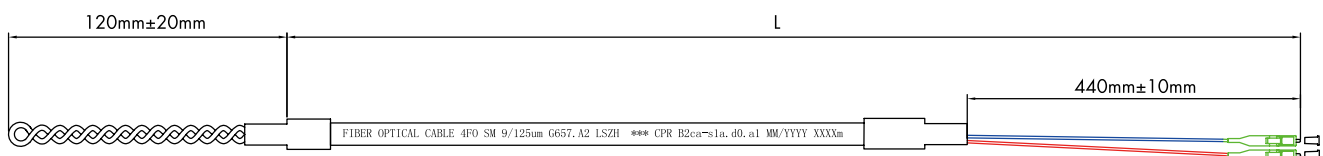

Technical Drawings

- Colored Coating Fiber: 250um±15um
- Inner jacket
- Polyester yarn
- Outerjacket: White 2.2±0.2 mm

Test:

TYPE	Single-Mode
Insertion Loss	≤0.3dB (IEC 61300-3-4)
Return Loss	APC≥60dB (IEC 61300-3-6)
Test Wavelength	1310nm

www.2direct.de

Made in China

*The specifications and pictures are subject to change without prior notice.
*All trade names referenced are the registered trademarks of their respective owners.