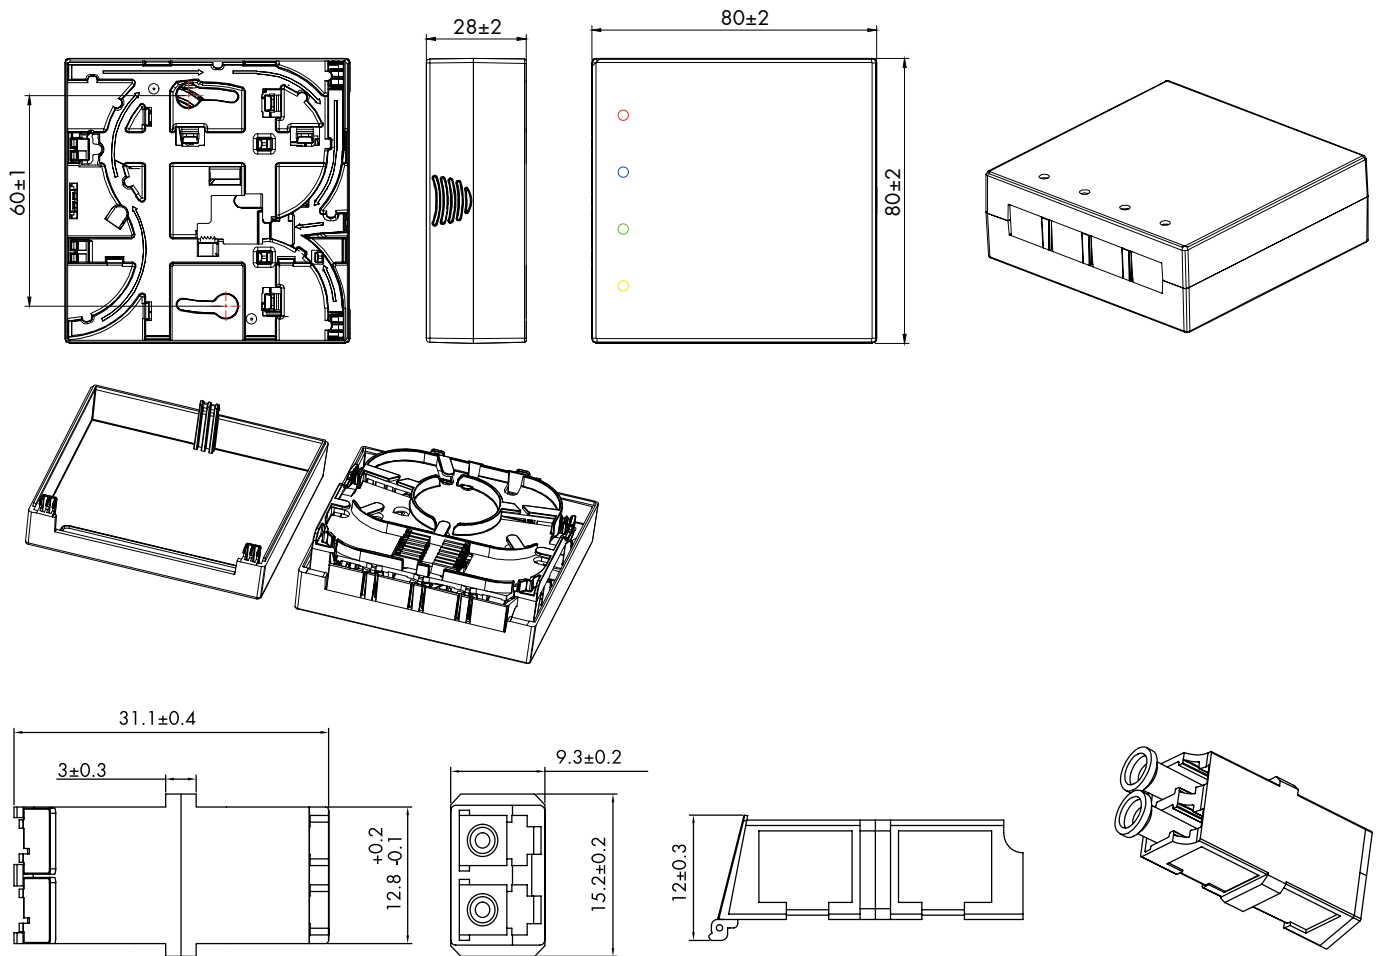

Package Content

1x FTTH Termination Box

Packaging Information

Art. No.	Packing Dimension	Packing Weight	Carton Q'ty	Packing Dimension	Packing Weight
FB4LC20	250 x 235 x 50 mm	0.336 kg	10 pcs	480 x 265 x 260 mm	3.86 kg
FB4LC30	250 x 235 x 50 mm	0.386 kg	10 pcs	480 x 265 x 260 mm	4.36 kg
FB4LC40	250 x 235 x 50 mm	0.432 kg	10 pcs	480 x 265 x 260 mm	4.82 kg
FB4LC50	250 x 235 x 50 mm	0.528 kg	10 pcs	480 x 265 x 260 mm	5.78 kg
FB4LC60	250 x 235 x 50 mm	0.48 kg	10 pcs	480 x 265 x 260 mm	5.3 kg