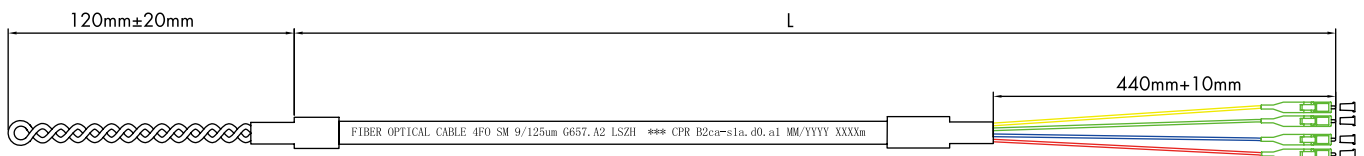

FTTH Termination Box 2 x LCD/APC with Installation Cable

Technical Features

Fiber to the home termination box, fully assembled

Box 80 x 80 mm with 2x LCD/APC adapter

With 4-core breakout cable

Prefabricated on one side with pigtail 4x LC/APC

Flame retardant and halogen-free, B2ca-s1a, d0, a1

Compliant with EN 50575:2014+A1:2016

Art No.	Length	EAN Code
FB4LC20	20 m	4052792071665
FB4LC30	30 m	4052792071672
FB4LC40	40 m	4052792071689
FB4LC50	50 m	4052792071696
FB4LC60	60 m	4052792071702

Technical Drawings

Colored Coating Fiber: 250µm±1.5µm

Inner Jacket

Polyester yarn

Outer Jacket: White 2.2mm±0.2mm

Test:

TYPE	Single-Mode
Insertion Loss	≤0.3dB (IEC 61300-3-4)
Return Loss	APC ≥60dB (IEC 61300-3-6)
Test Wavelength	1310nm

1x FTTH Termination Box

Packaging Information

Art. No.	Packing Dimension	Packing Weight	Carton Q'ty	Packing Dimension	Packing Weight
FB4LC20	250 x 235 x 50 mm	0.336 kg	10 pcs	480 x 265 x 260 mm	3.86 kg
FB4LC30	250 x 235 x 50 mm	0.386 kg	10 pcs	480 x 265 x 260 mm	4.36 kg
FB4LC40	250 x 235 x 50 mm	0.432 kg	10 pcs	480 x 265 x 260 mm	4.82 kg
FB4LC50	250 x 235 x 50 mm	0.528 kg	10 pcs	480 x 265 x 260 mm	5.78 kg
FB4LC60	250 x 235 x 50 mm	0.48 kg	10 pcs	480 x 265 x 260 mm	5.3 kg